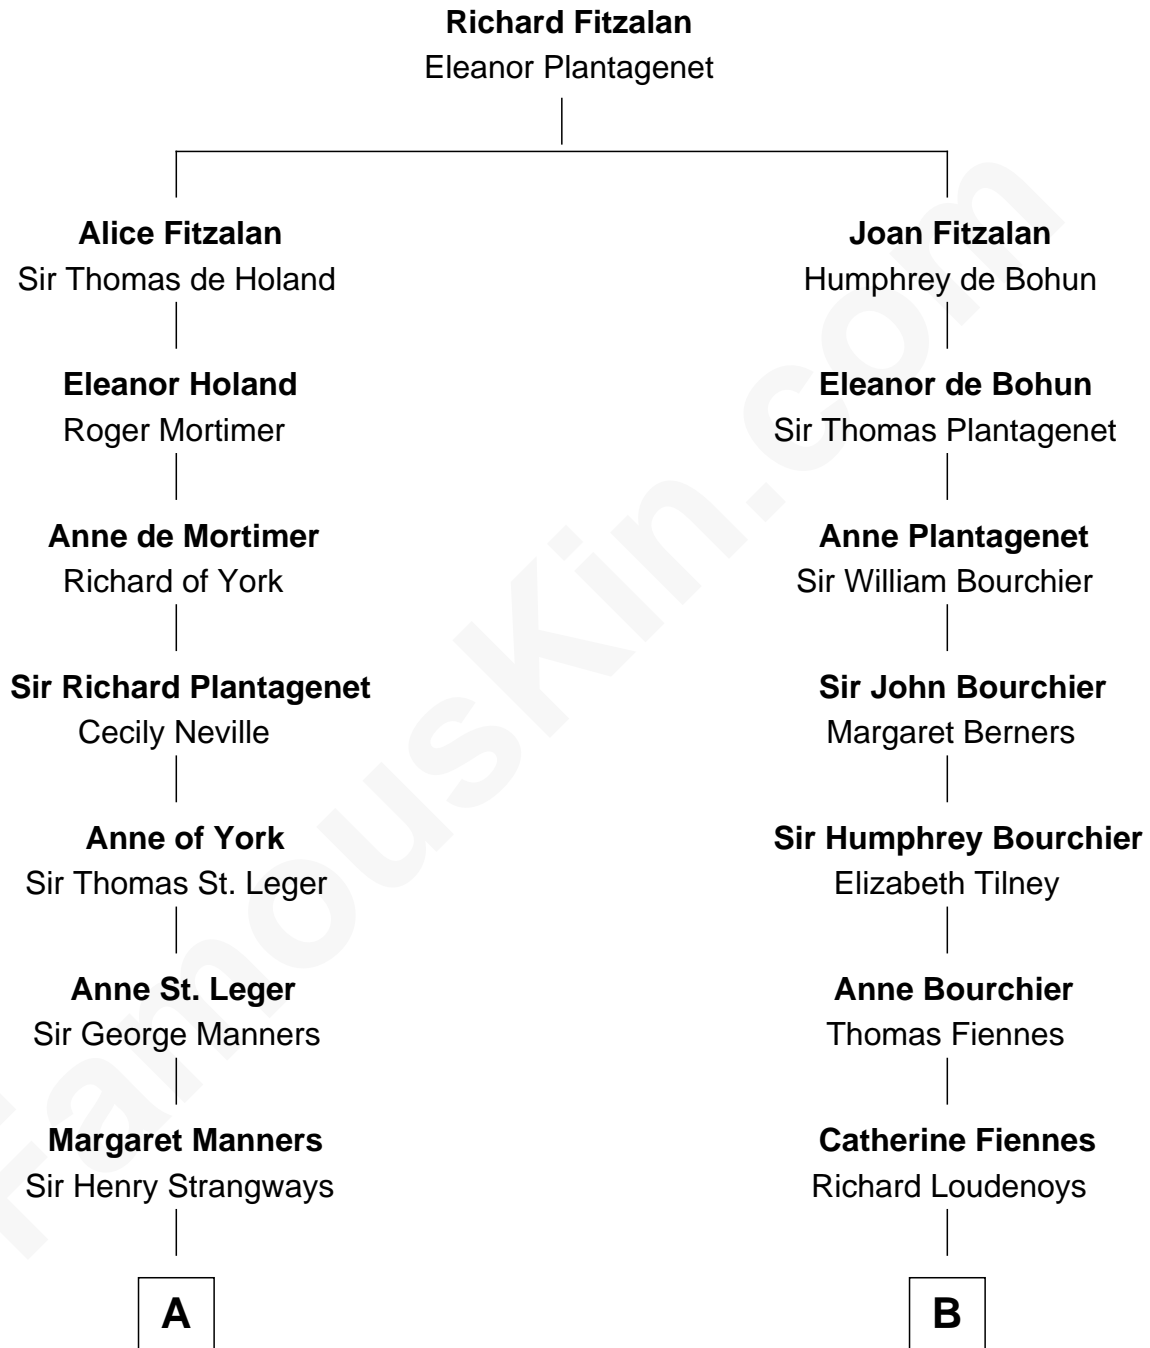

# FamousKin.com Relationship Chart of

**James C. Jones**

*10th Governor of Tennessee*

15th cousin 5 times removed of

**Ali Wentworth**

*TV Actress and Comedienne*

**C**

Howard Elliott

Janet January

Janet January Elliott

Richard Bryant Hobart

Mable Bryant Hobart

Eric Bartlett Wentworth

**Ali Wentworth**

*TV Actress and Comedienne*