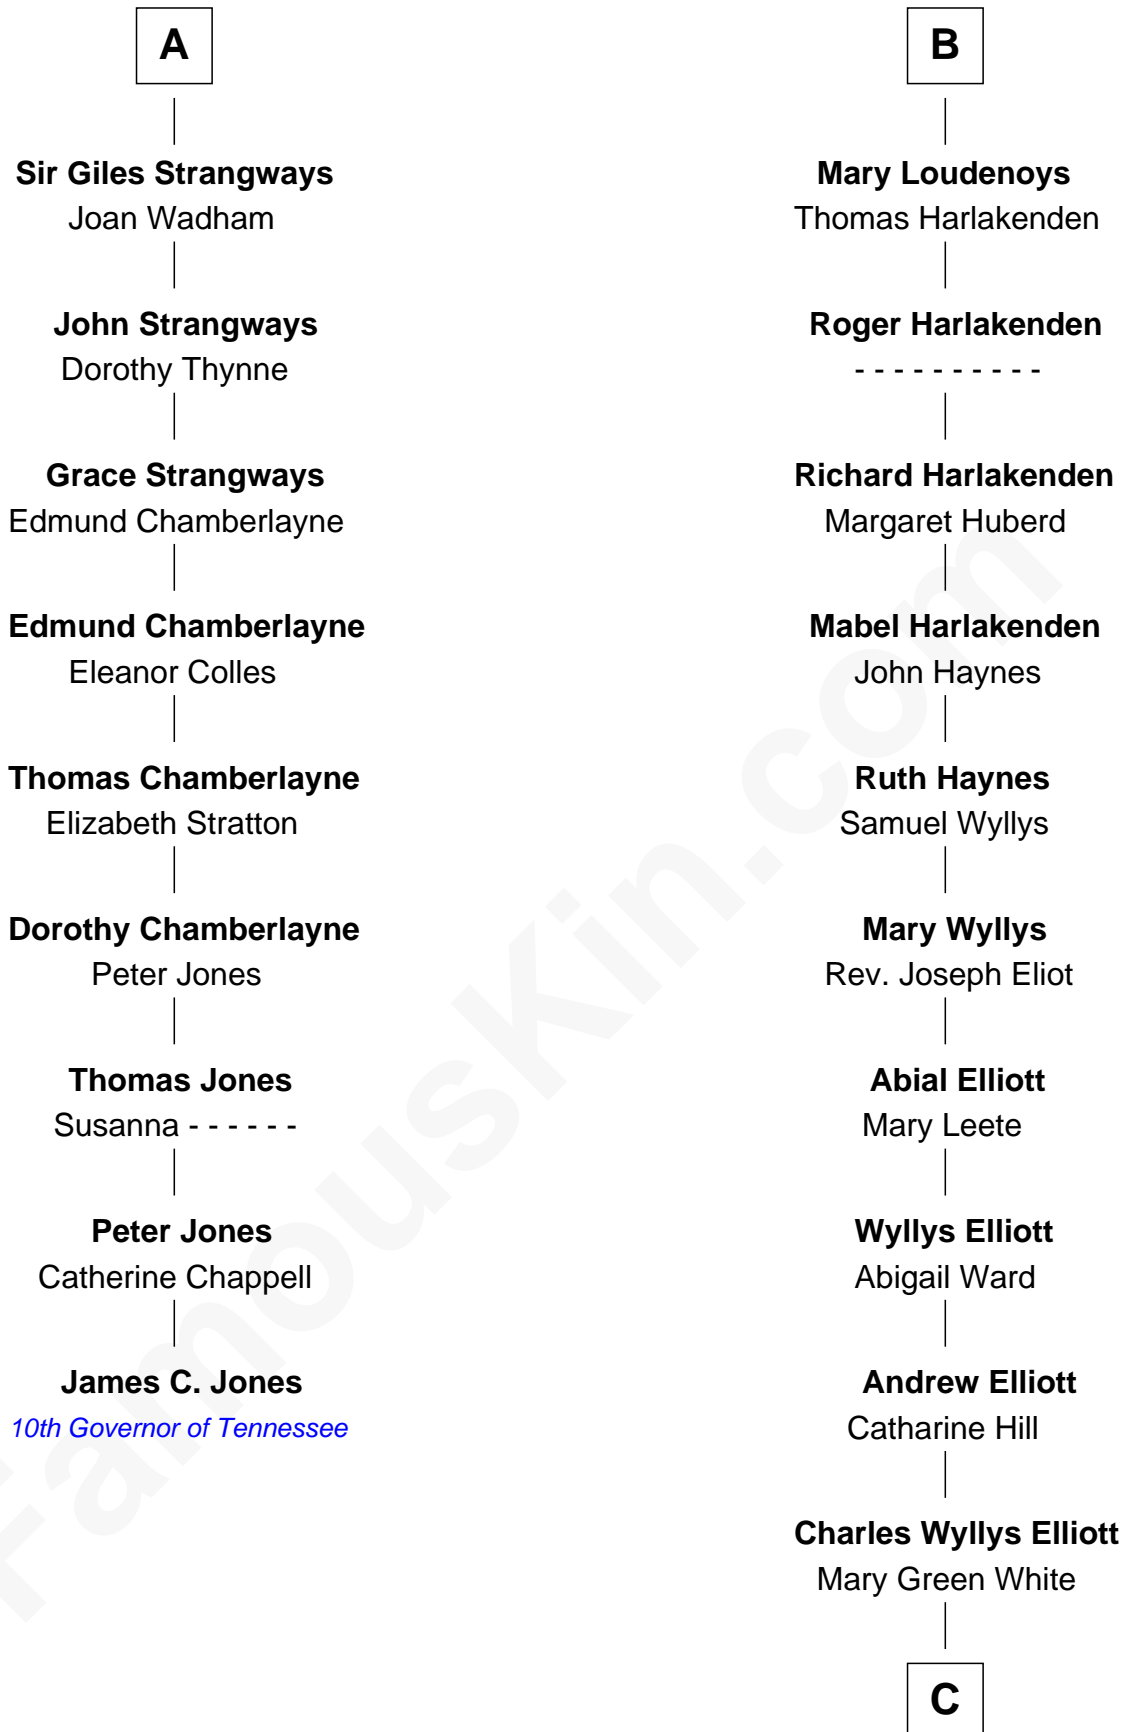

# FamousKin.com Relationship Chart of

**James C. Jones**

*10th Governor of Tennessee*

15th cousin 5 times removed of

**Ali Wentworth**

*TV Actress and Comedienne*

**C**

Howard Elliott

Janet January

Janet January Elliott

Richard Bryant Hobart

Mable Bryant Hobart

Eric Bartlett Wentworth

**Ali Wentworth**

*TV Actress and Comedienne*