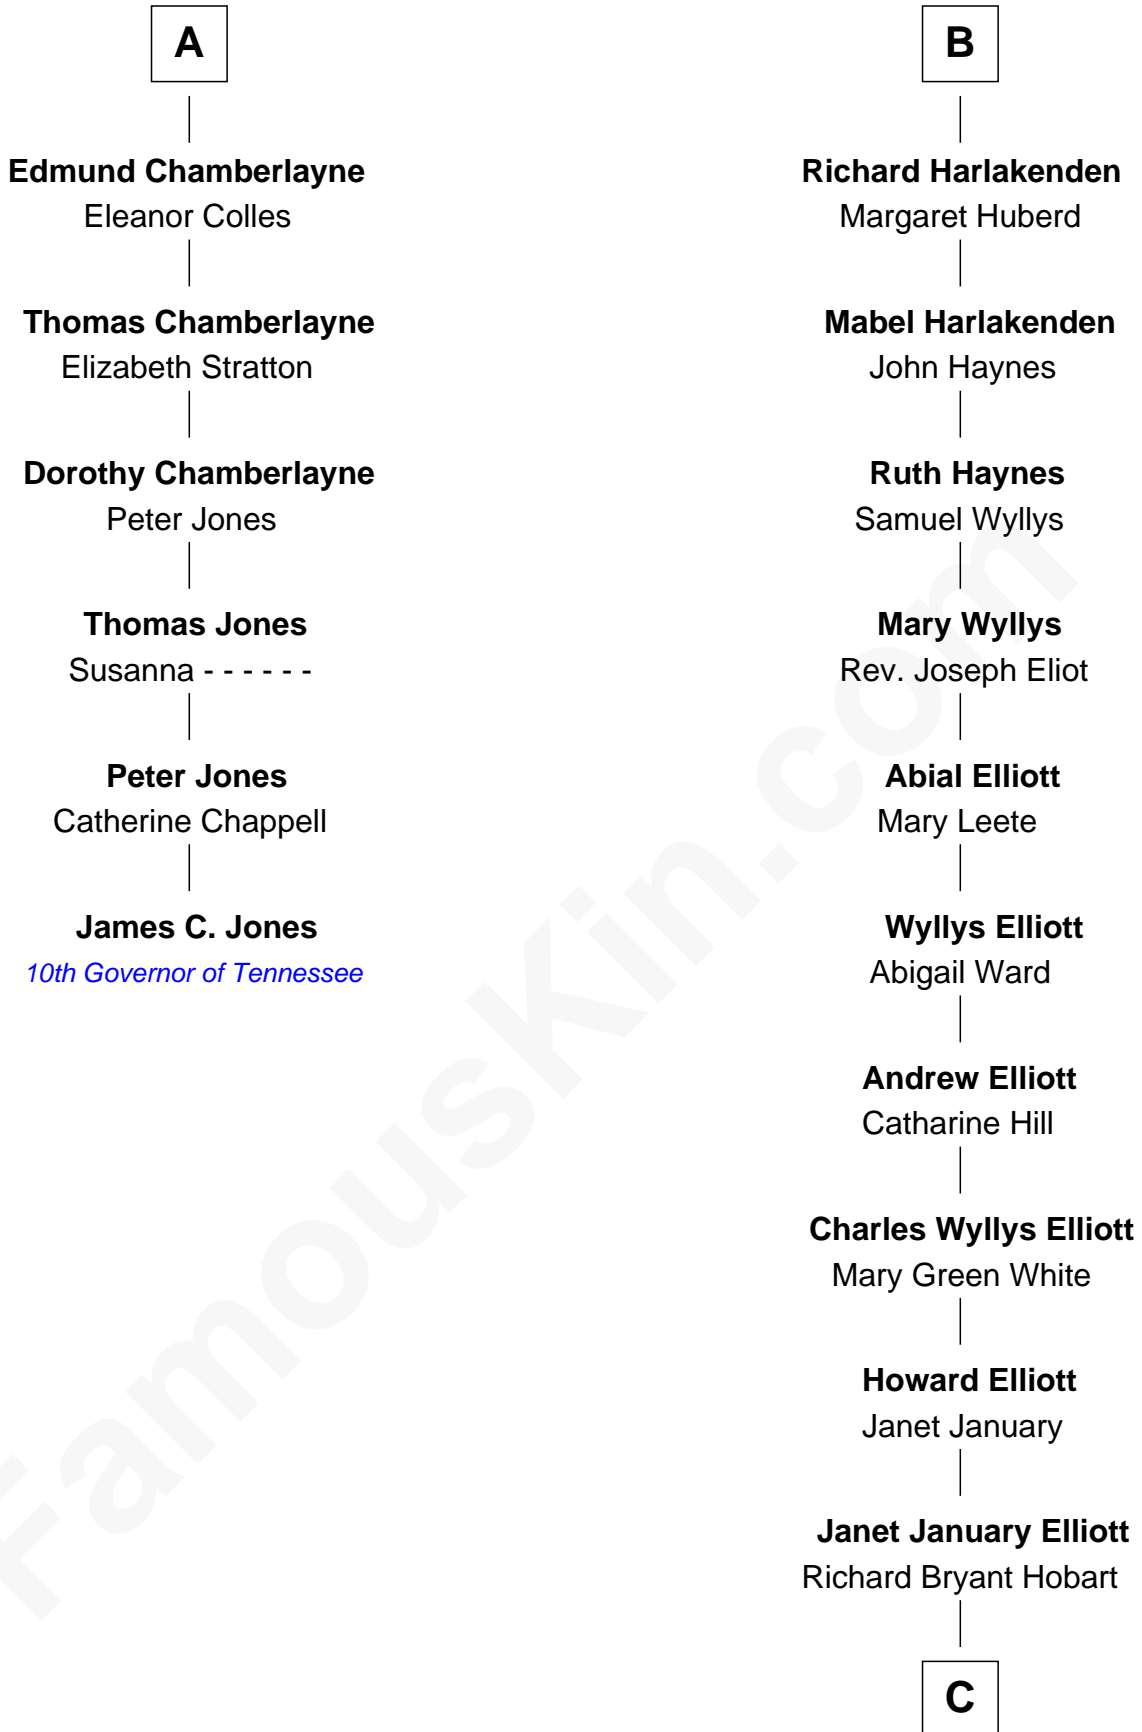

# FamousKin.com Relationship Chart of

**James C. Jones**

*10th Governor of Tennessee*

12th cousin 6 times removed of

**Ali Wentworth**

*TV Actress and Comedienne*

**Sir Ralph Neville**

Joan Beaufort

C

**Mable Bryant Hobart**  
Eric Bartlett Wentworth

**Ali Wentworth**  
*TV Actress and Comedienne*

FamousKin.com