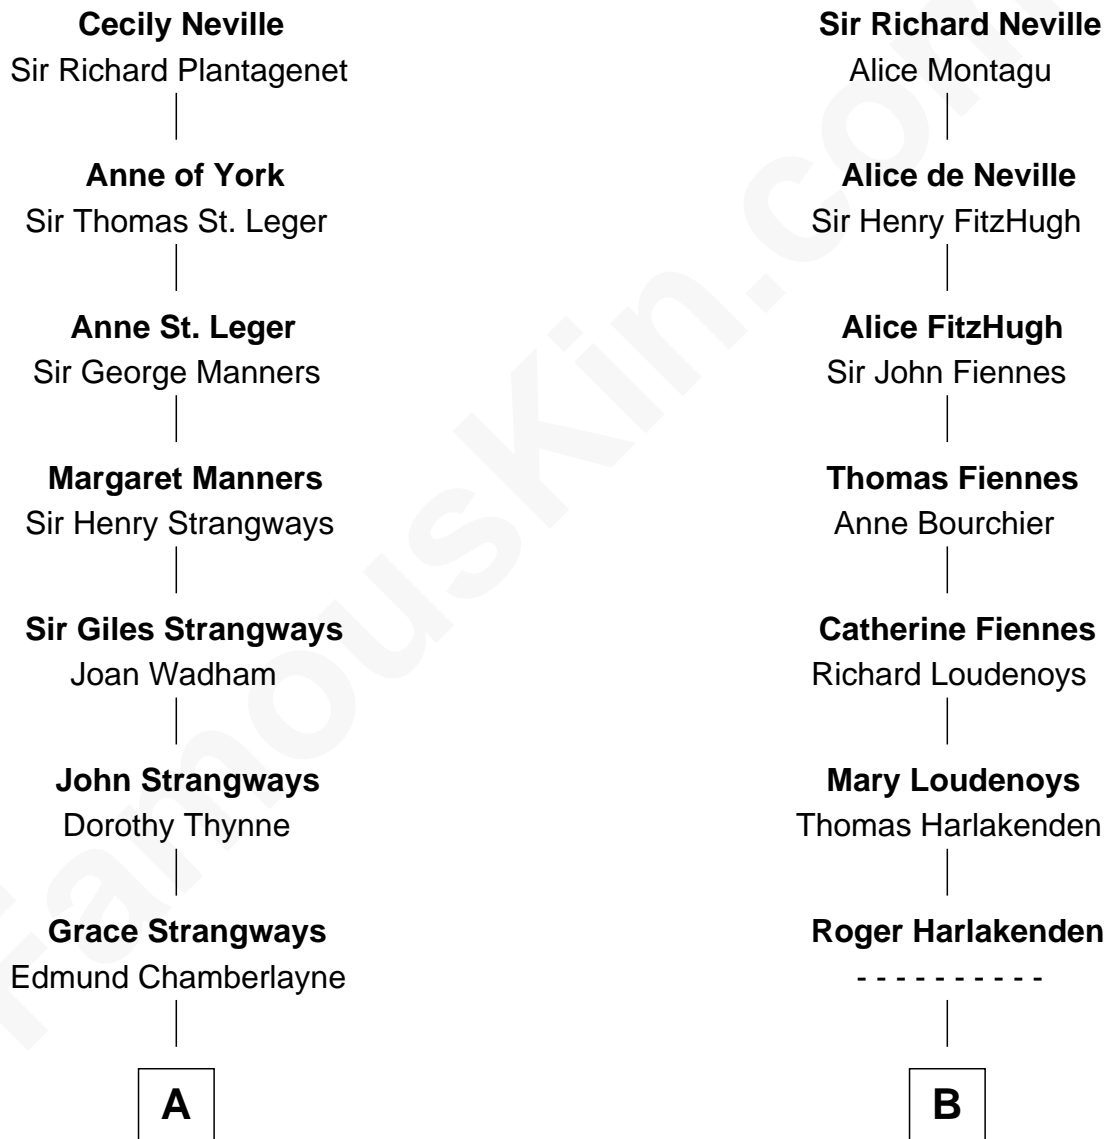

# FamousKin.com Relationship Chart of

**James C. Jones**

*10th Governor of Tennessee*

12th cousin 6 times removed of

**Ali Wentworth**

*TV Actress and Comedienne*

**Sir Ralph Neville**

Joan Beaufort

C

**Mable Bryant Hobart**  
Eric Bartlett Wentworth

**Ali Wentworth**  
*TV Actress and Comedienne*

FamousKin.com