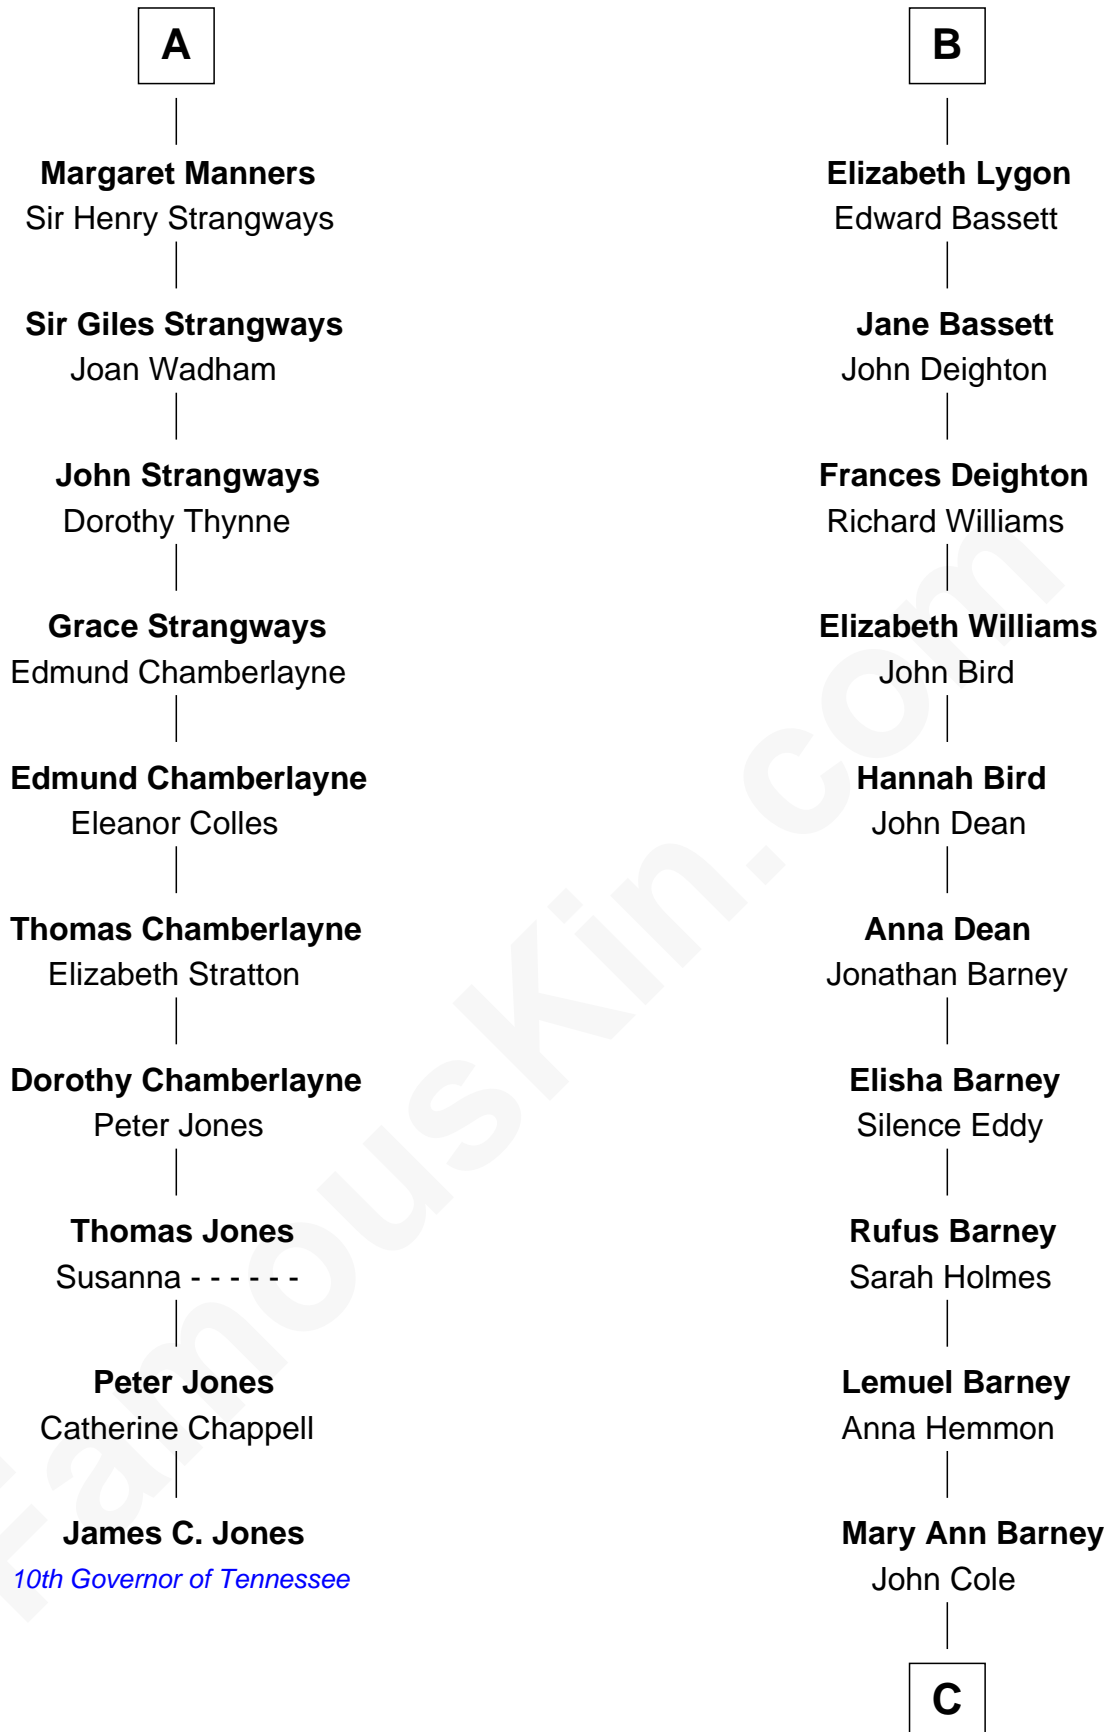

# FamousKin.com Relationship Chart of

**James C. Jones**

*10th Governor of Tennessee*

16th cousin 5 times removed of

**Michael Lookinland**

*TV Actor*

**Elizabeth de Badlesmere**

*with husband*  
*Sir Edmund Mortimer*

*with husband*  
*Sir William de Bohun*

**C**

**Rufus Lemuel Cole**

Matilda M. Hall

**Nellie M. Cole**

John Andrew Lookinland

**Orrin Paul Lookinland**

Madeline Tait