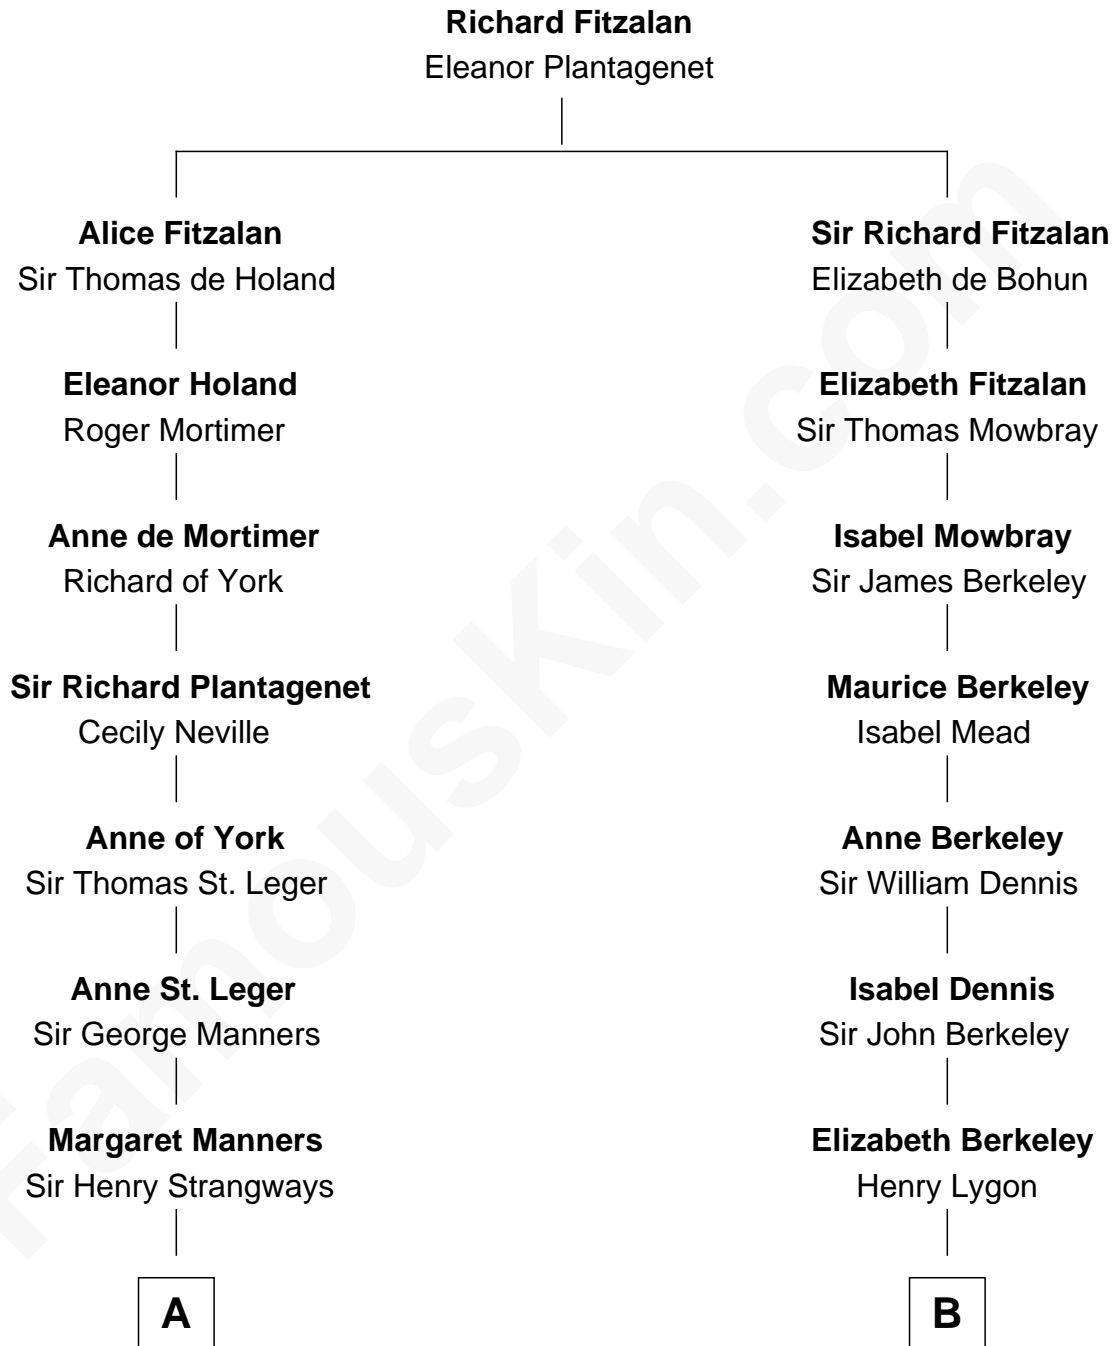

# FamousKin.com Relationship Chart of

**James C. Jones**

*10th Governor of Tennessee*

15th cousin 6 times removed of

**Michael Lookinland**

*TV Actor*

**C**

**Rufus Lemuel Cole**

Matilda M. Hall

**Nellie M. Cole**

John Andrew Lookinland

**Orrin Paul Lookinland**

Madeline Tait

**Paul Russell Lookinland**

Karen Ruth McKinney

**Michael Lookinland**

*TV Actor*