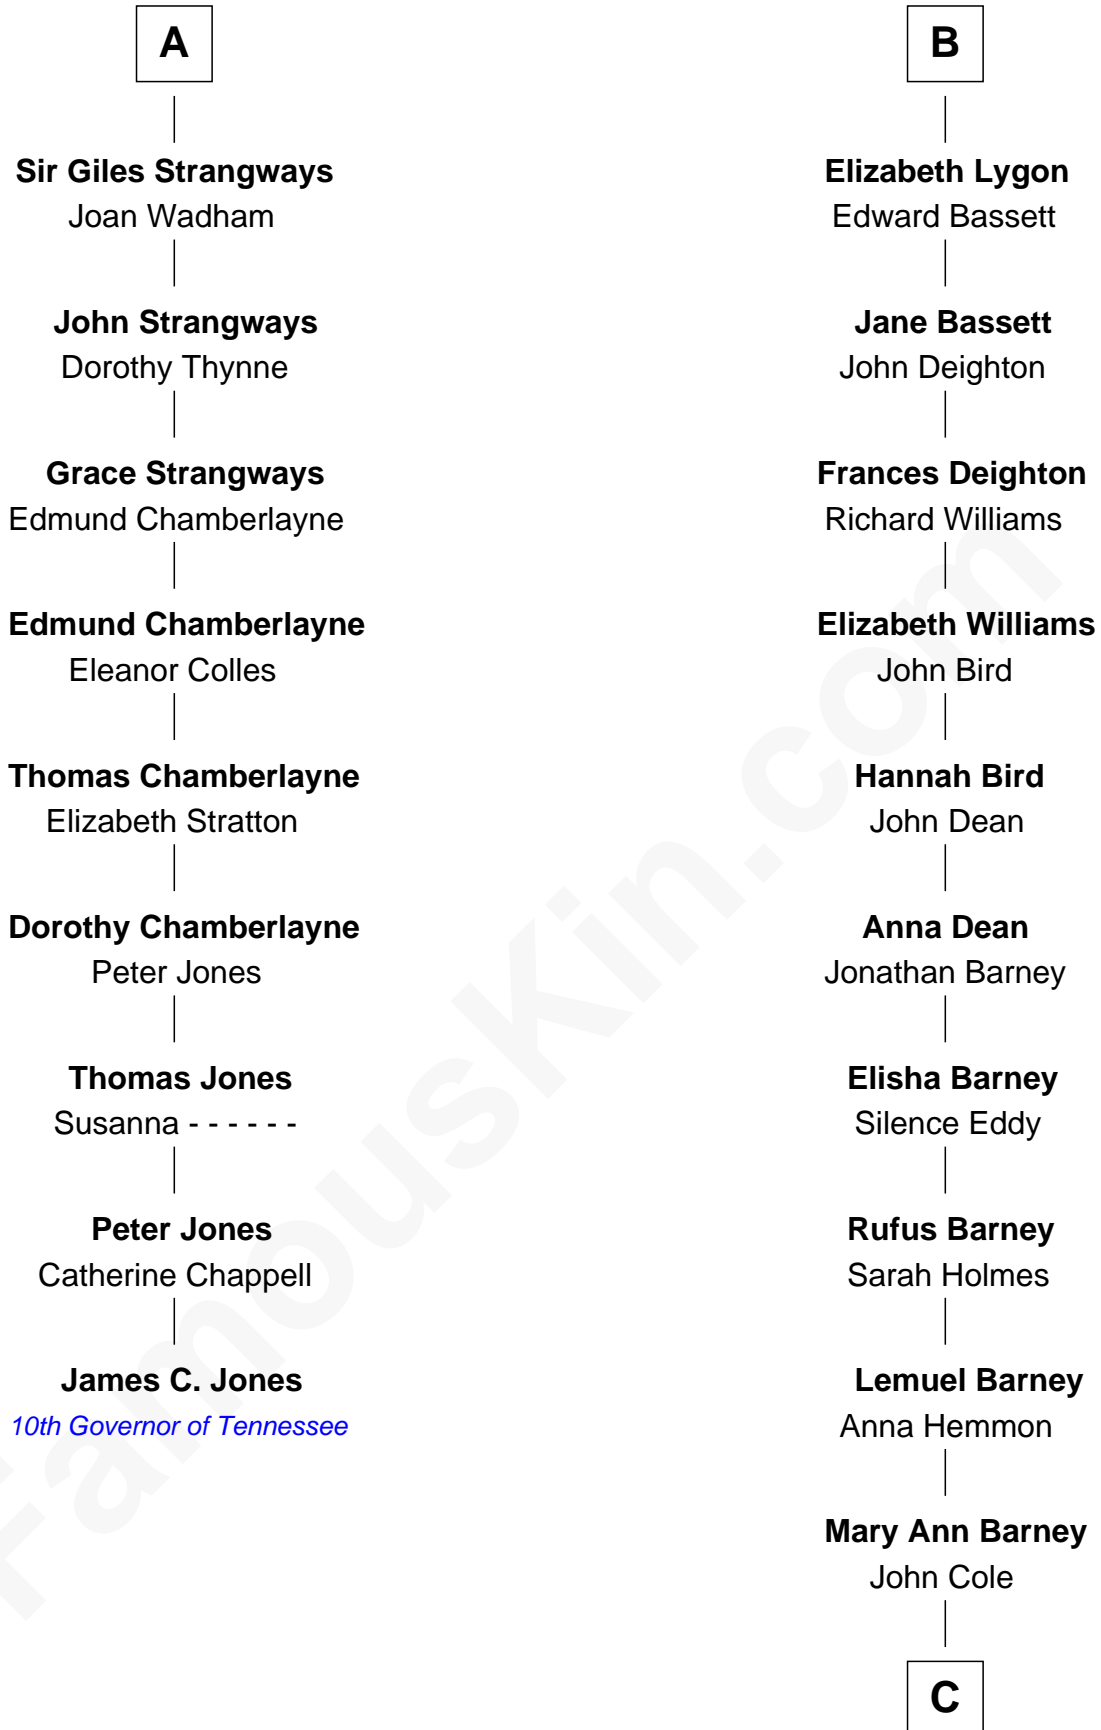

# FamousKin.com Relationship Chart of

**James C. Jones**

*10th Governor of Tennessee*

15th cousin 6 times removed of

**Michael Lookinland**

*TV Actor*

**C**

**Rufus Lemuel Cole**

Matilda M. Hall

**Nellie M. Cole**

John Andrew Lookinland

**Orrin Paul Lookinland**

Madeline Tait

**Paul Russell Lookinland**

Karen Ruth McKinney

**Michael Lookinland**