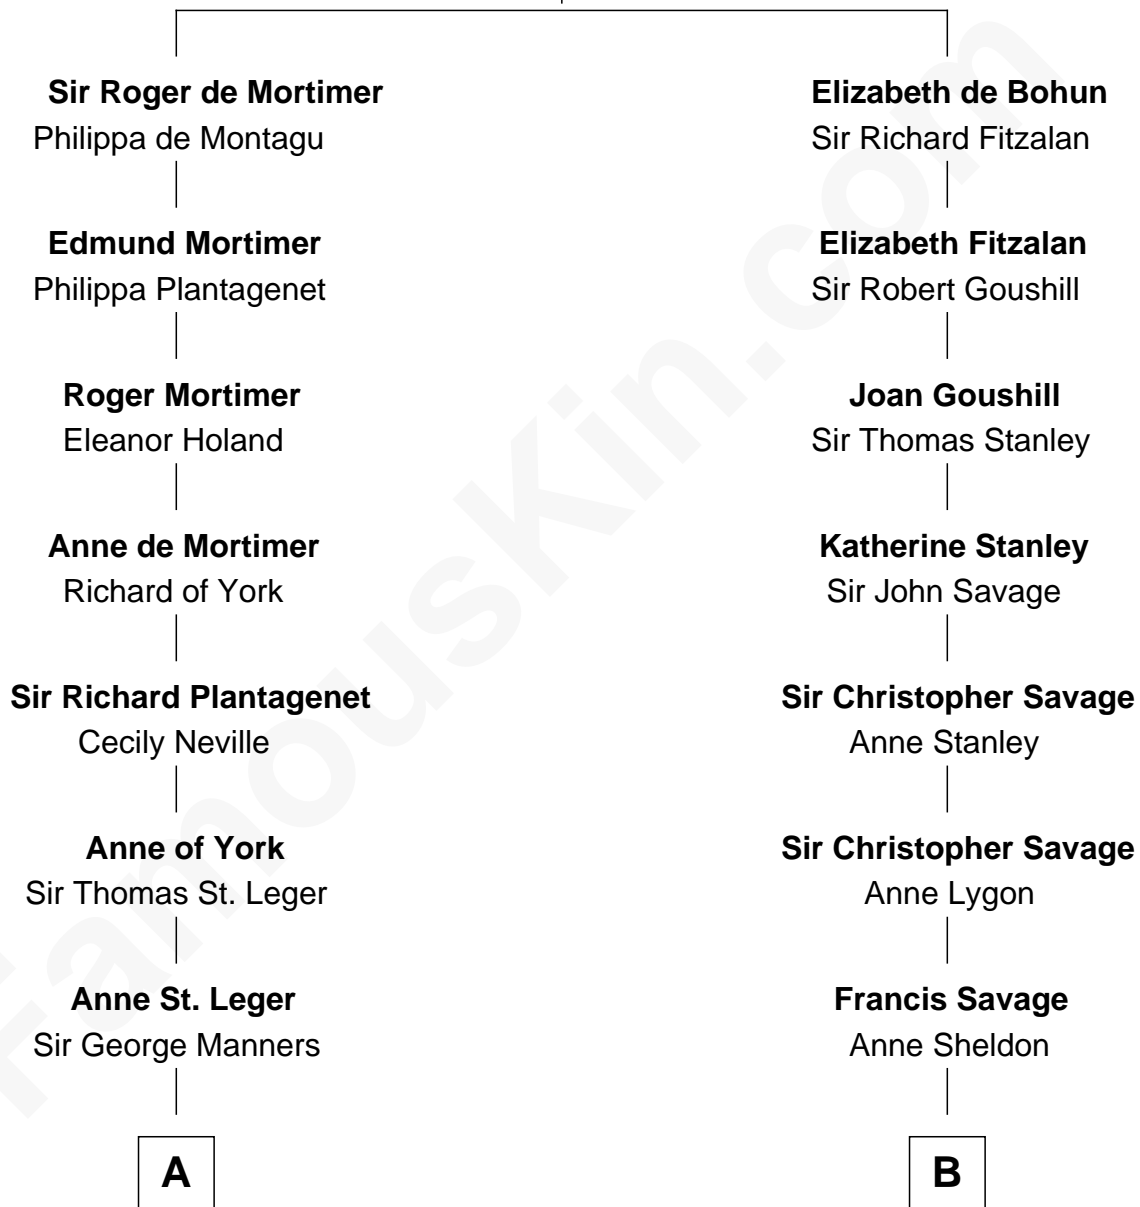

FamousKin.com Relationship Chart of

James C. Jones

10th Governor of Tennessee

16th cousin 4 times removed of

Parker Stevenson

TV and Movie Actor

Elizabeth de Badlesmere

with husband
Sir Edmund Mortimer

with husband
Sir William de Bohun

C

Evelyn Taylor

Eli Kirk Price

Philip Price

Sarah Meade Harrison

Sarah Meade Price

Richard Stevenson Parker