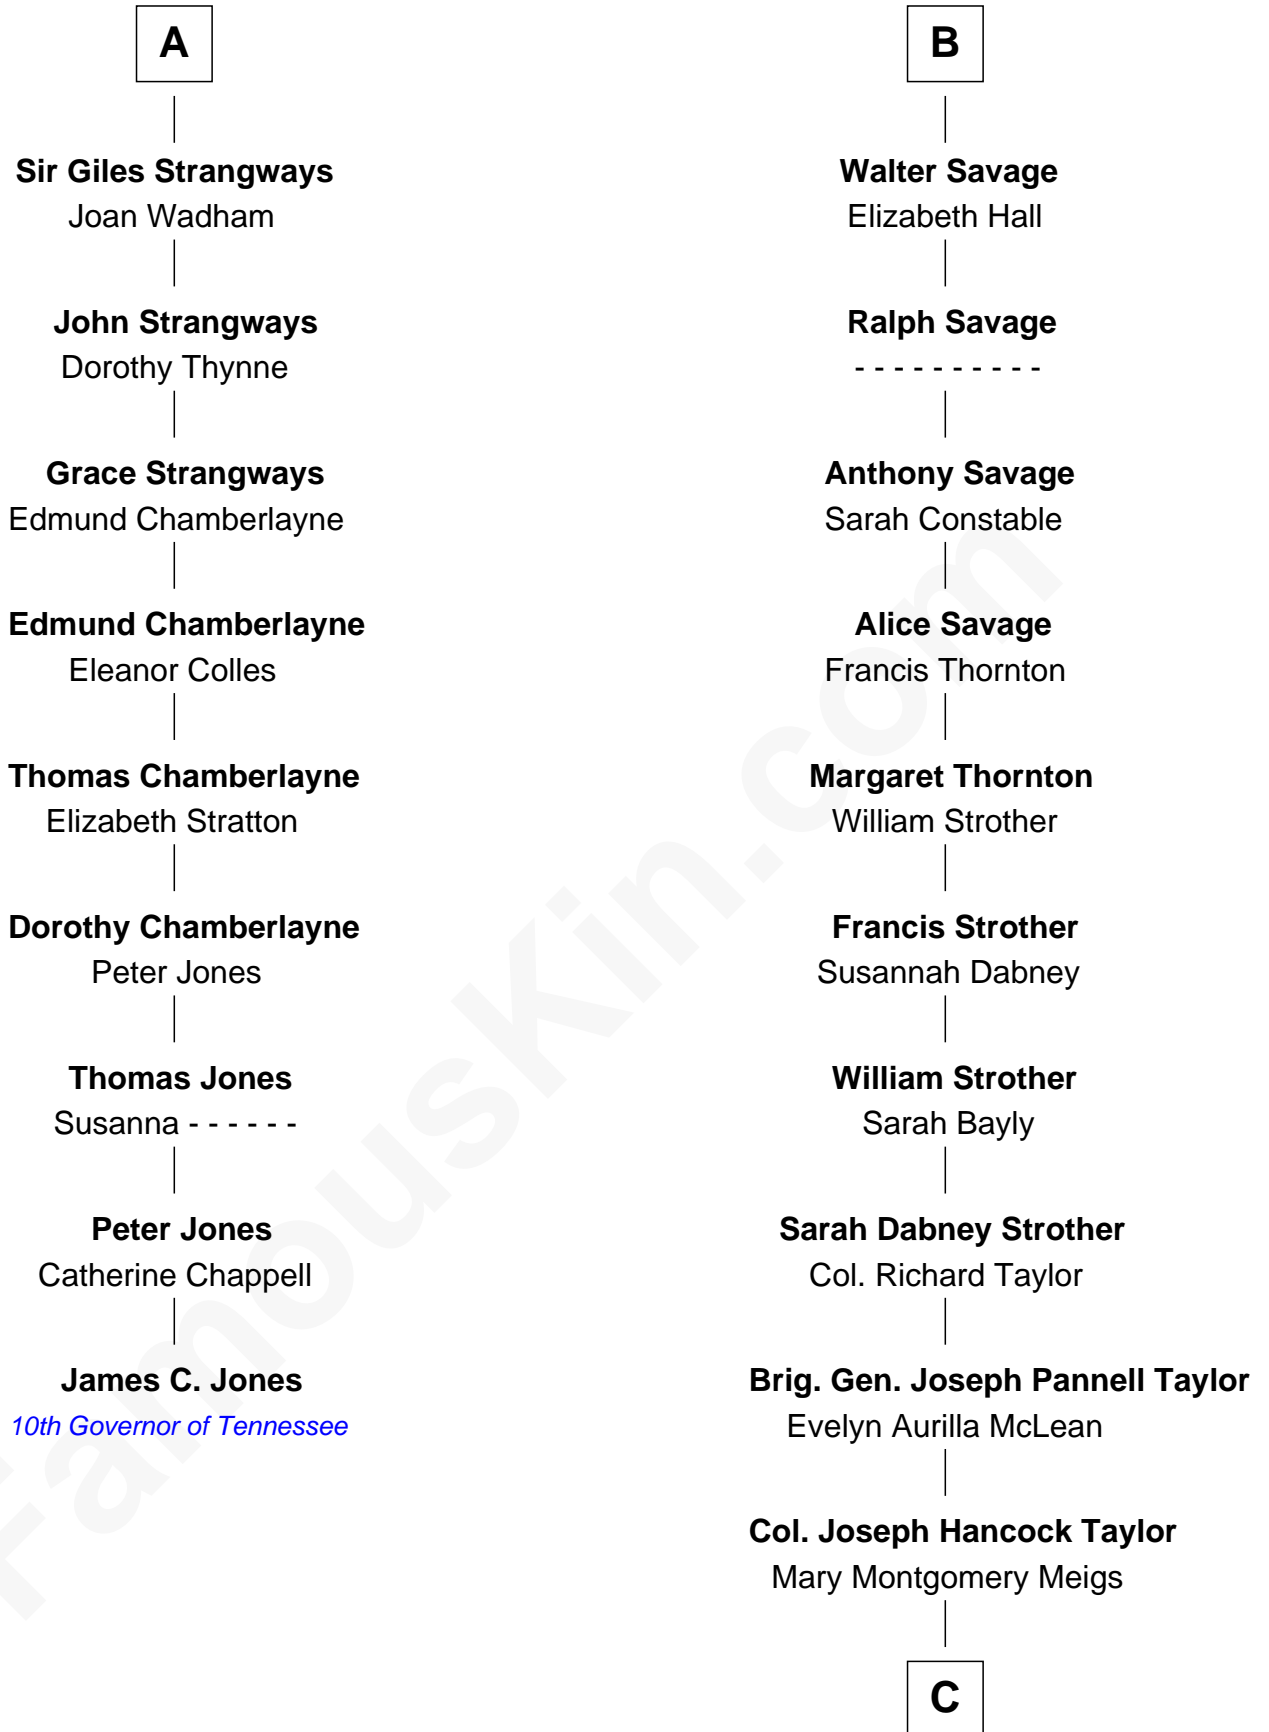

FamousKin.com Relationship Chart of

James C. Jones

10th Governor of Tennessee

15th cousin 5 times removed of

Parker Stevenson

TV and Movie Actor

Richard Fitzalan
Eleanor Plantagenet

Alice Fitzalan
Sir Thomas de Holand

Eleanor Holand
Roger Mortimer

Anne de Mortimer
Richard of York

Sir Richard Plantagenet
Cecily Neville

Anne of York
Sir Thomas St. Leger

Anne St. Leger
Sir George Manners

Margaret Manners
Sir Henry Strangways

A

Sir Richard Fitzalan
Elizabeth de Bohun

Elizabeth Fitzalan
Sir Robert Goushill

Joan Goushill
Sir Thomas Stanley

Katherine Stanley
Sir John Savage

Sir Christopher Savage
Anne Stanley

Sir Christopher Savage
Anne Lygon

Francis Savage
Anne Sheldon

B

C

Evelyn Taylor

Eli Kirk Price

Philip Price

Sarah Meade Harrison

Sarah Meade Price