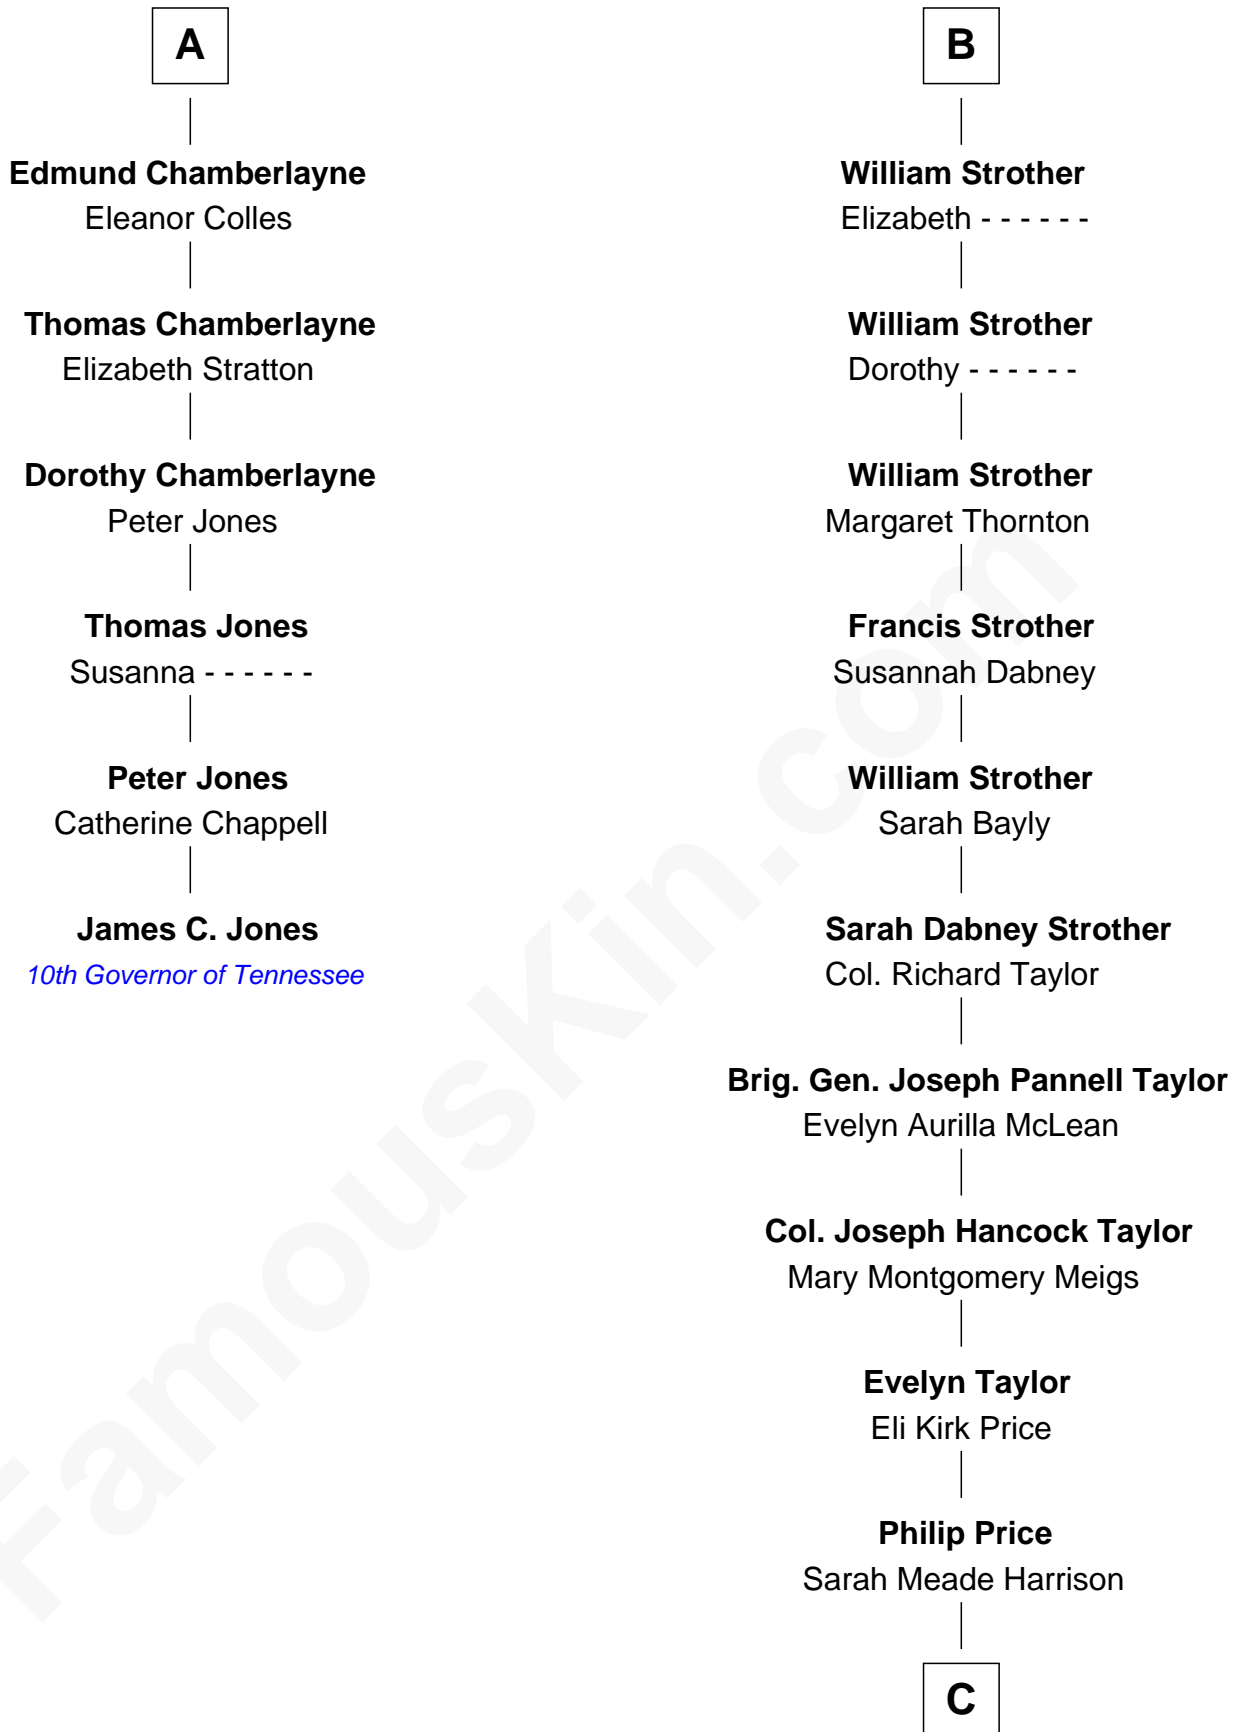

# FamousKin.com Relationship Chart of

**James C. Jones**

*10th Governor of Tennessee*

12th cousin 6 times removed of

**Parker Stevenson**

*TV and Movie Actor*

**Sir Ralph Neville**

Joan Beaufort

**C**

**Sarah Meade Price**  
Richard Stevenson Parker

**Parker Stevenson**  
*TV and Movie Actor*

FamousKin.com