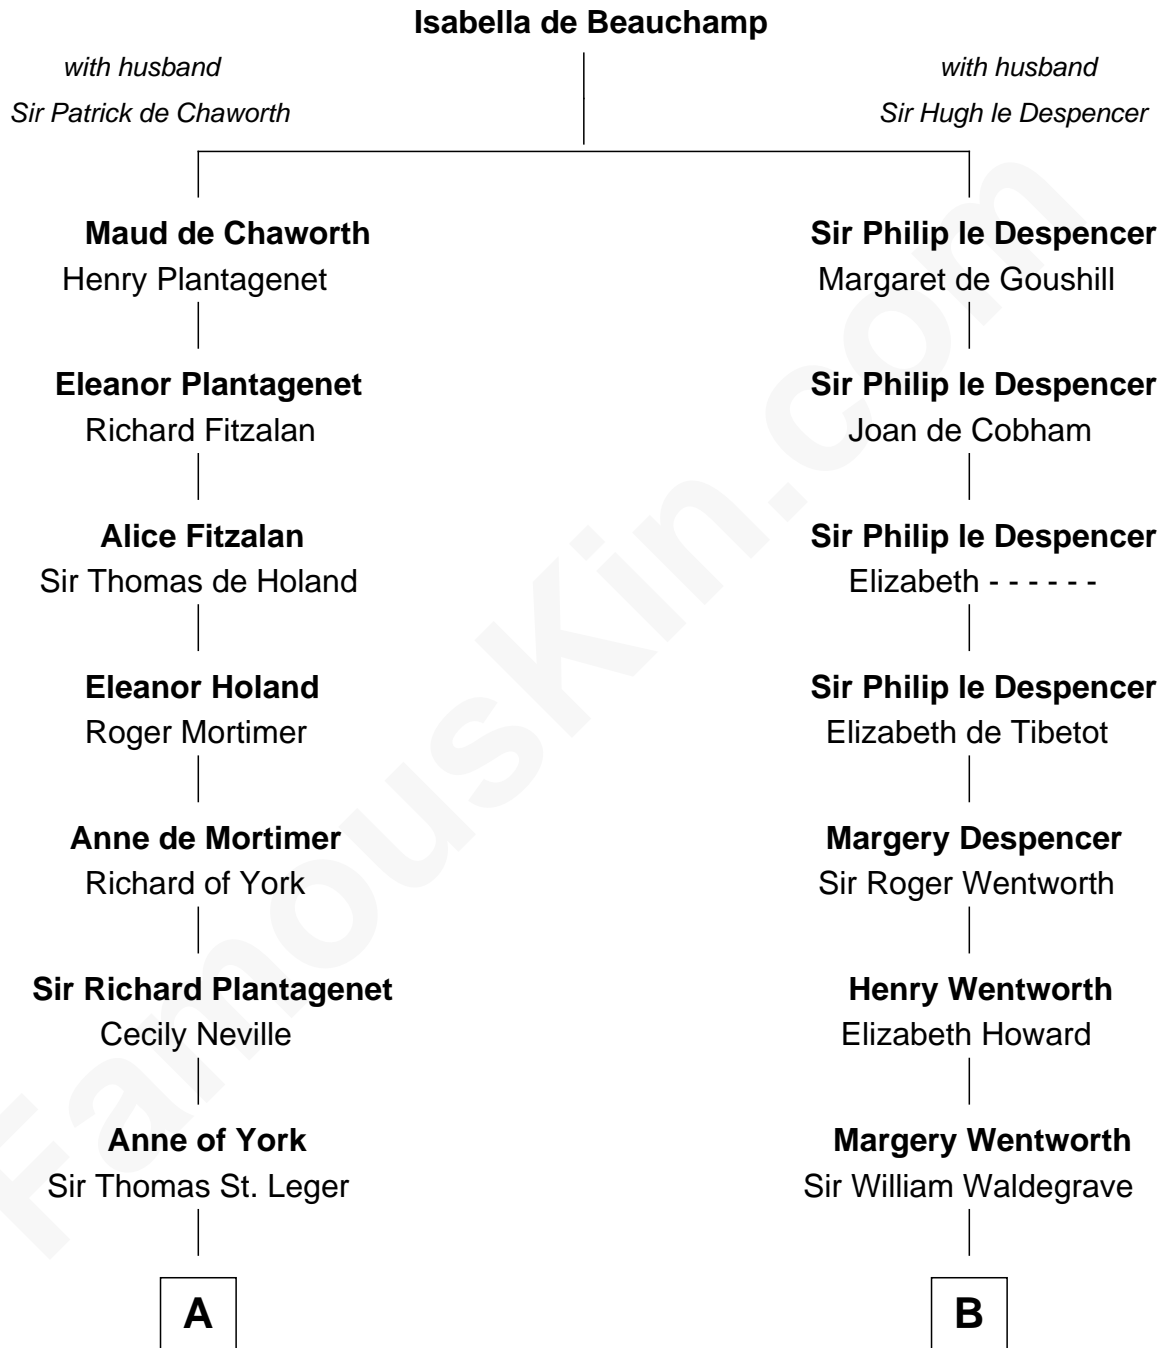

FamousKin.com Relationship Chart of

James C. Jones

10th Governor of Tennessee

17th cousin 4 times removed of

Bob Moore

Co-Founder, Bob's Red Mill

C

Morris Fox

Sarah A. Smith

Violette Fox

Daniel Francis Learnard

Clinton Morris Learnard

Gertrude Maud Yost

Doris Dell Learnard

Kenneth Earl Moore

Bob Moore

Co-Founder, Bob's Red Mill