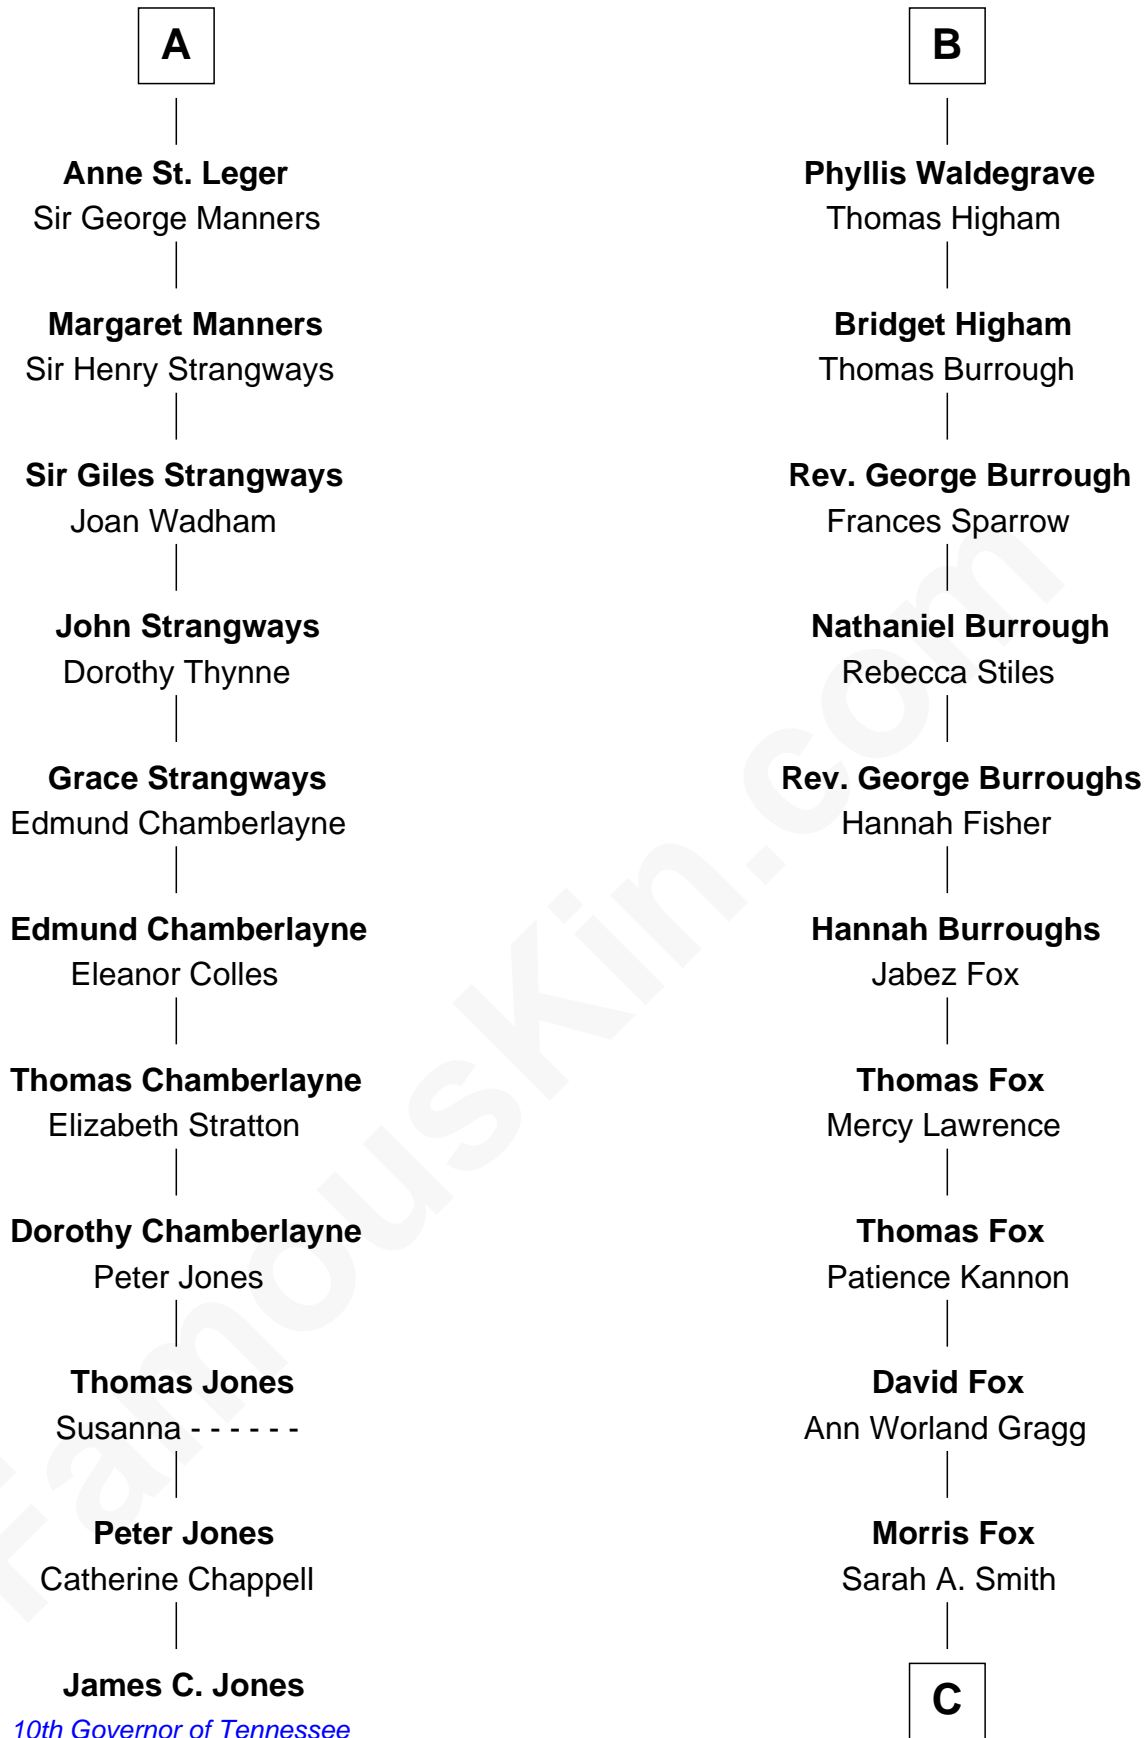

# FamousKin.com Relationship Chart of

**James C. Jones**

*10th Governor of Tennessee*

17th cousin 3 times removed of

**Bob Moore**

*Co-Founder, Bob's Red Mill*

**Bartholomew de Badlesmere**

Margaret de Clare

**Anne de Mortimer**

Richard of York

**Sir Richard Plantagenet**

Cecily Neville

**Anne of York**

Sir Thomas St. Leger

**A**

**Margaret de Badlesmere**

Sir John de Tivetot

**Sir Robert de Tivetot**

Margaret Deincourt

**Elizabeth de Tivetot**

Sir Philip le Despencer

**Margery Despencer**

Sir Roger Wentworth

**Henry Wentworth**

Elizabeth Howard

**Margery Wentworth**

Sir William Waldegrave

**George Waldegrave**

Anne Drury

**B**

**C**

—  
**Violette Fox**