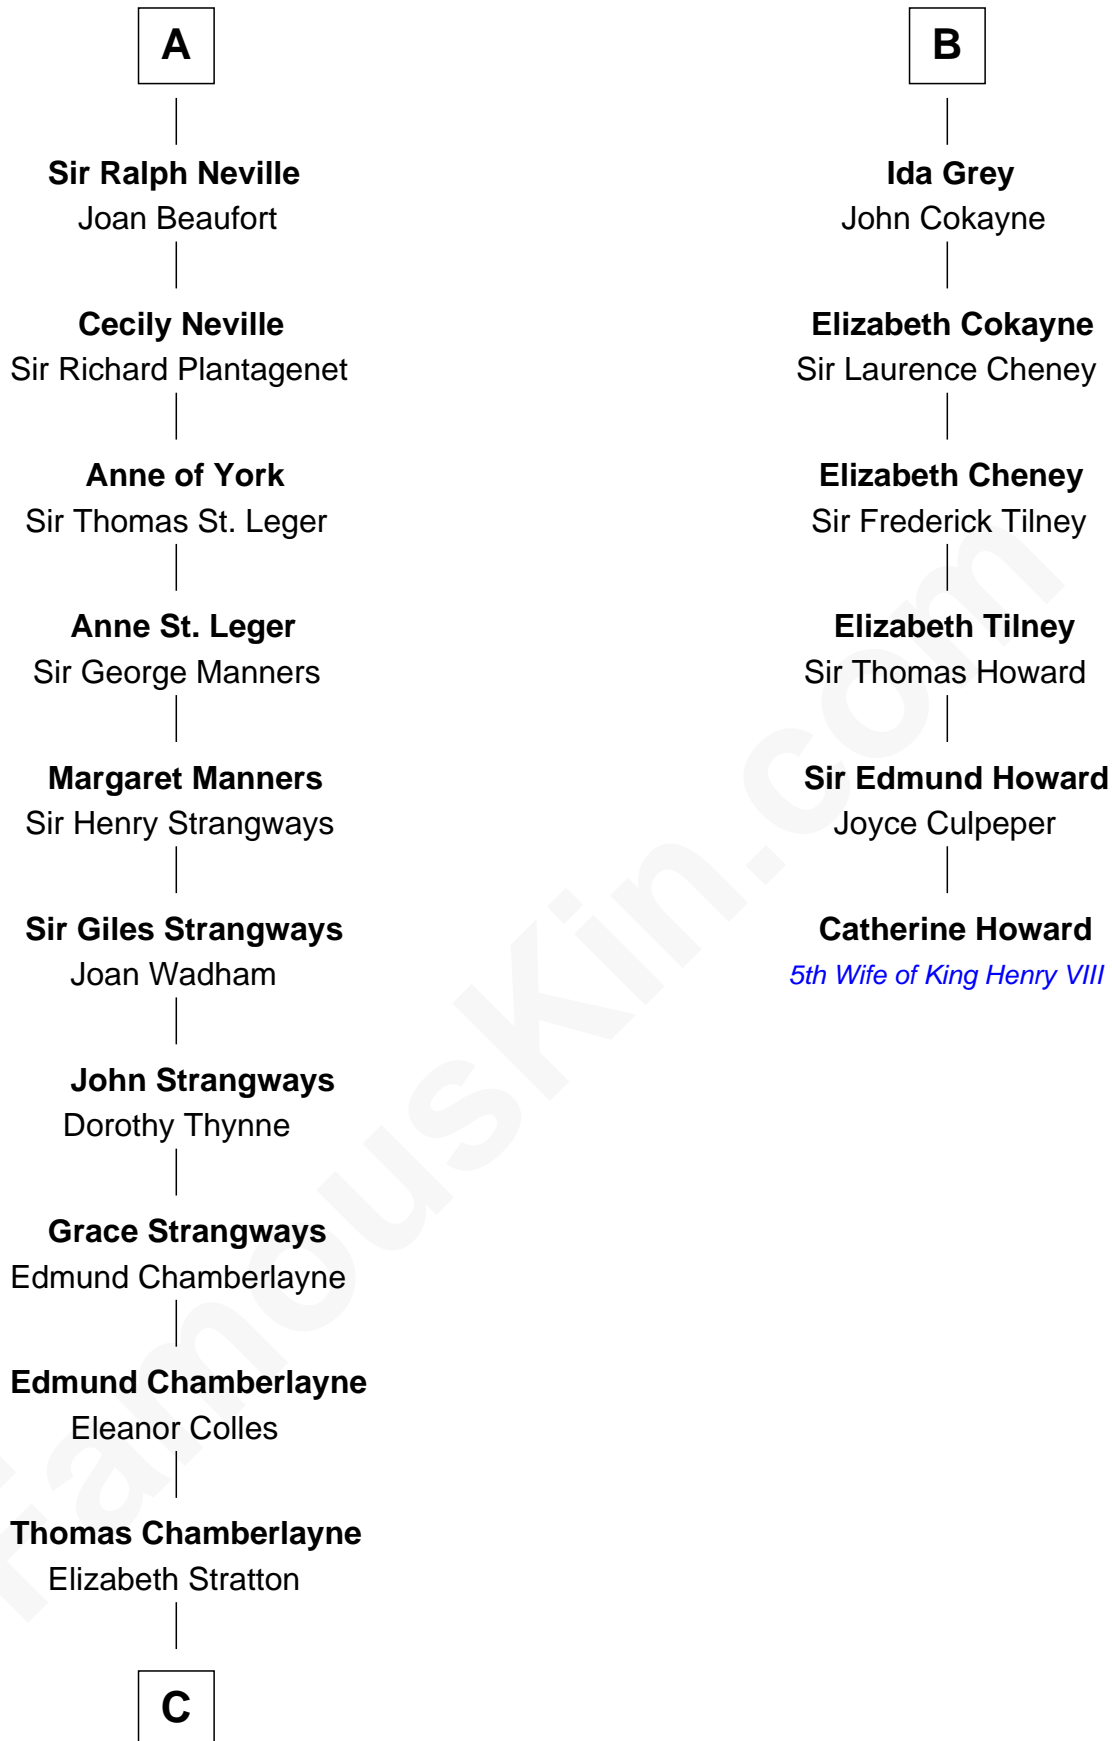

FamousKin.com Relationship Chart of

James C. Jones

10th Governor of Tennessee

12th cousin 8 times removed of

Catherine Howard

5th Wife of King Henry VIII

FamousKin.com