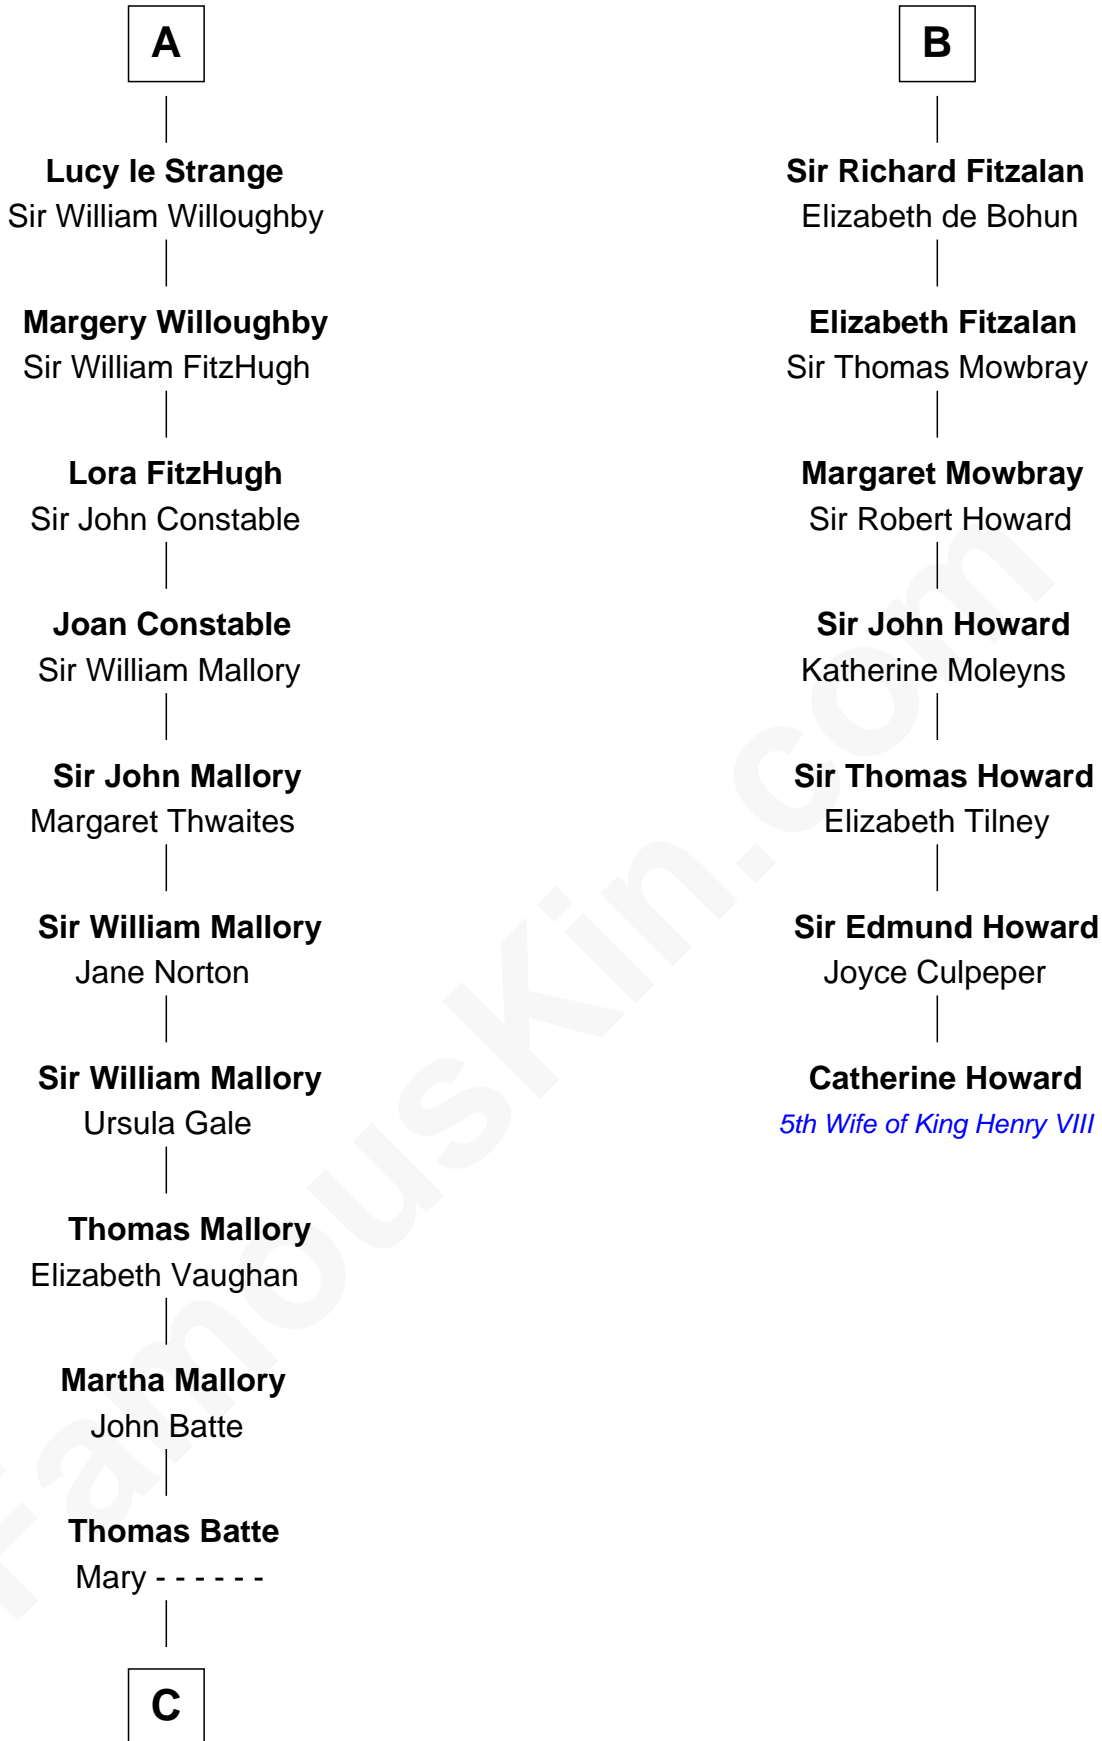

FamousKin.com Relationship Chart of

James C. Jones

10th Governor of Tennessee

13th cousin 8 times removed of

Catherine Howard

5th Wife of King Henry VIII

C

—
Mary Batte

10th Governor of Tennessee

FamousKin.com