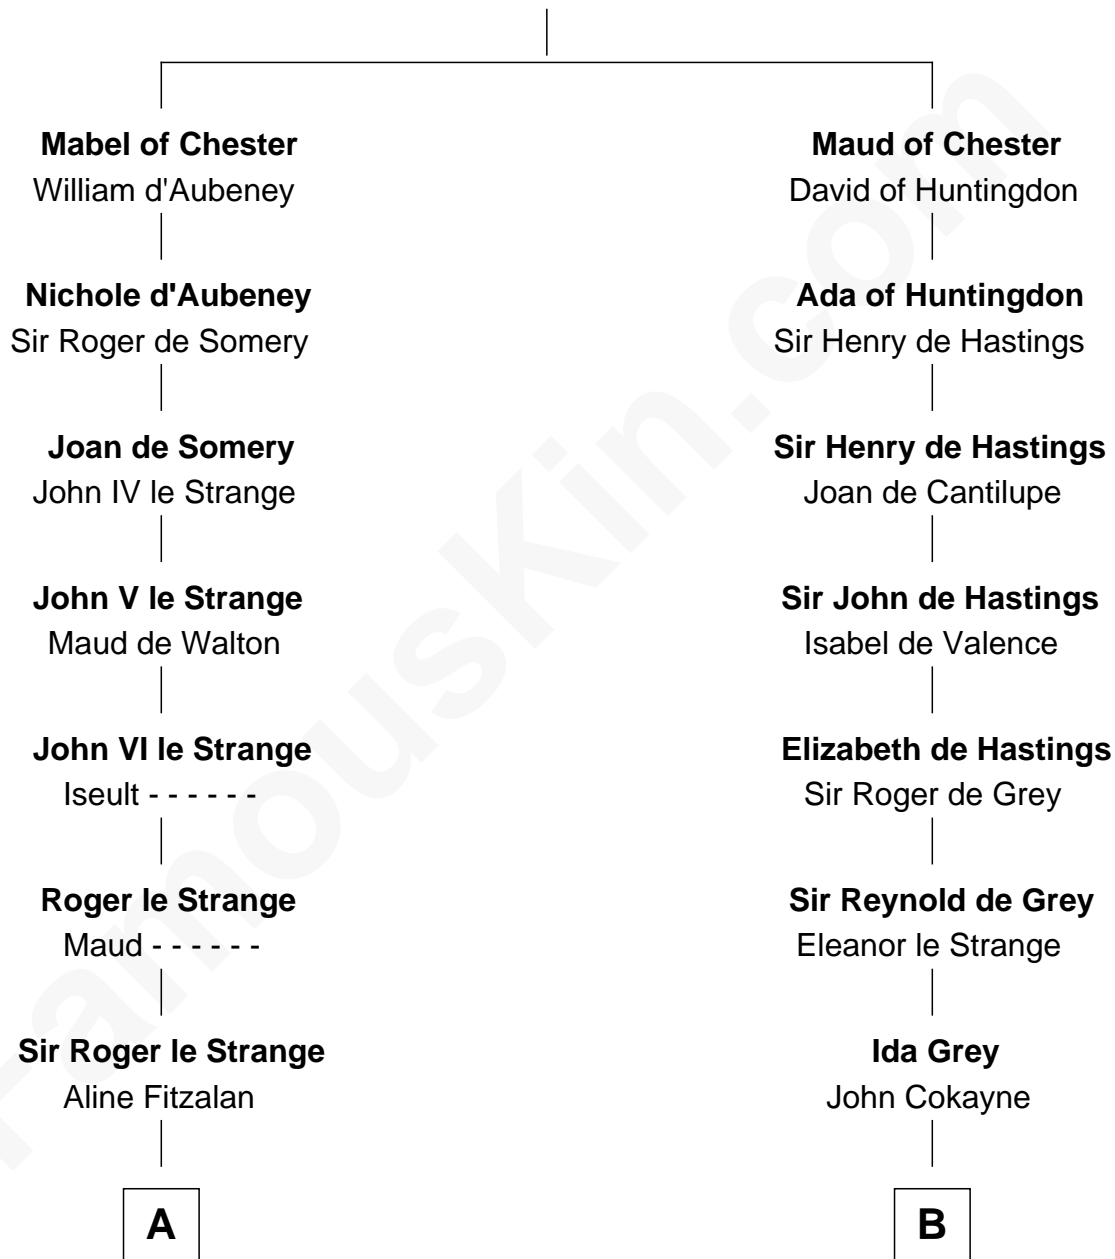

FamousKin.com Relationship Chart of

James C. Jones

10th Governor of Tennessee

11th cousin 10 times removed of

Catherine Howard

5th Wife of King Henry VIII

Bertrade de Montfort

Hugh de Kevelioc

Catherine Chappell

—
James C. Jones

10th Governor of Tennessee

FamousKin.com