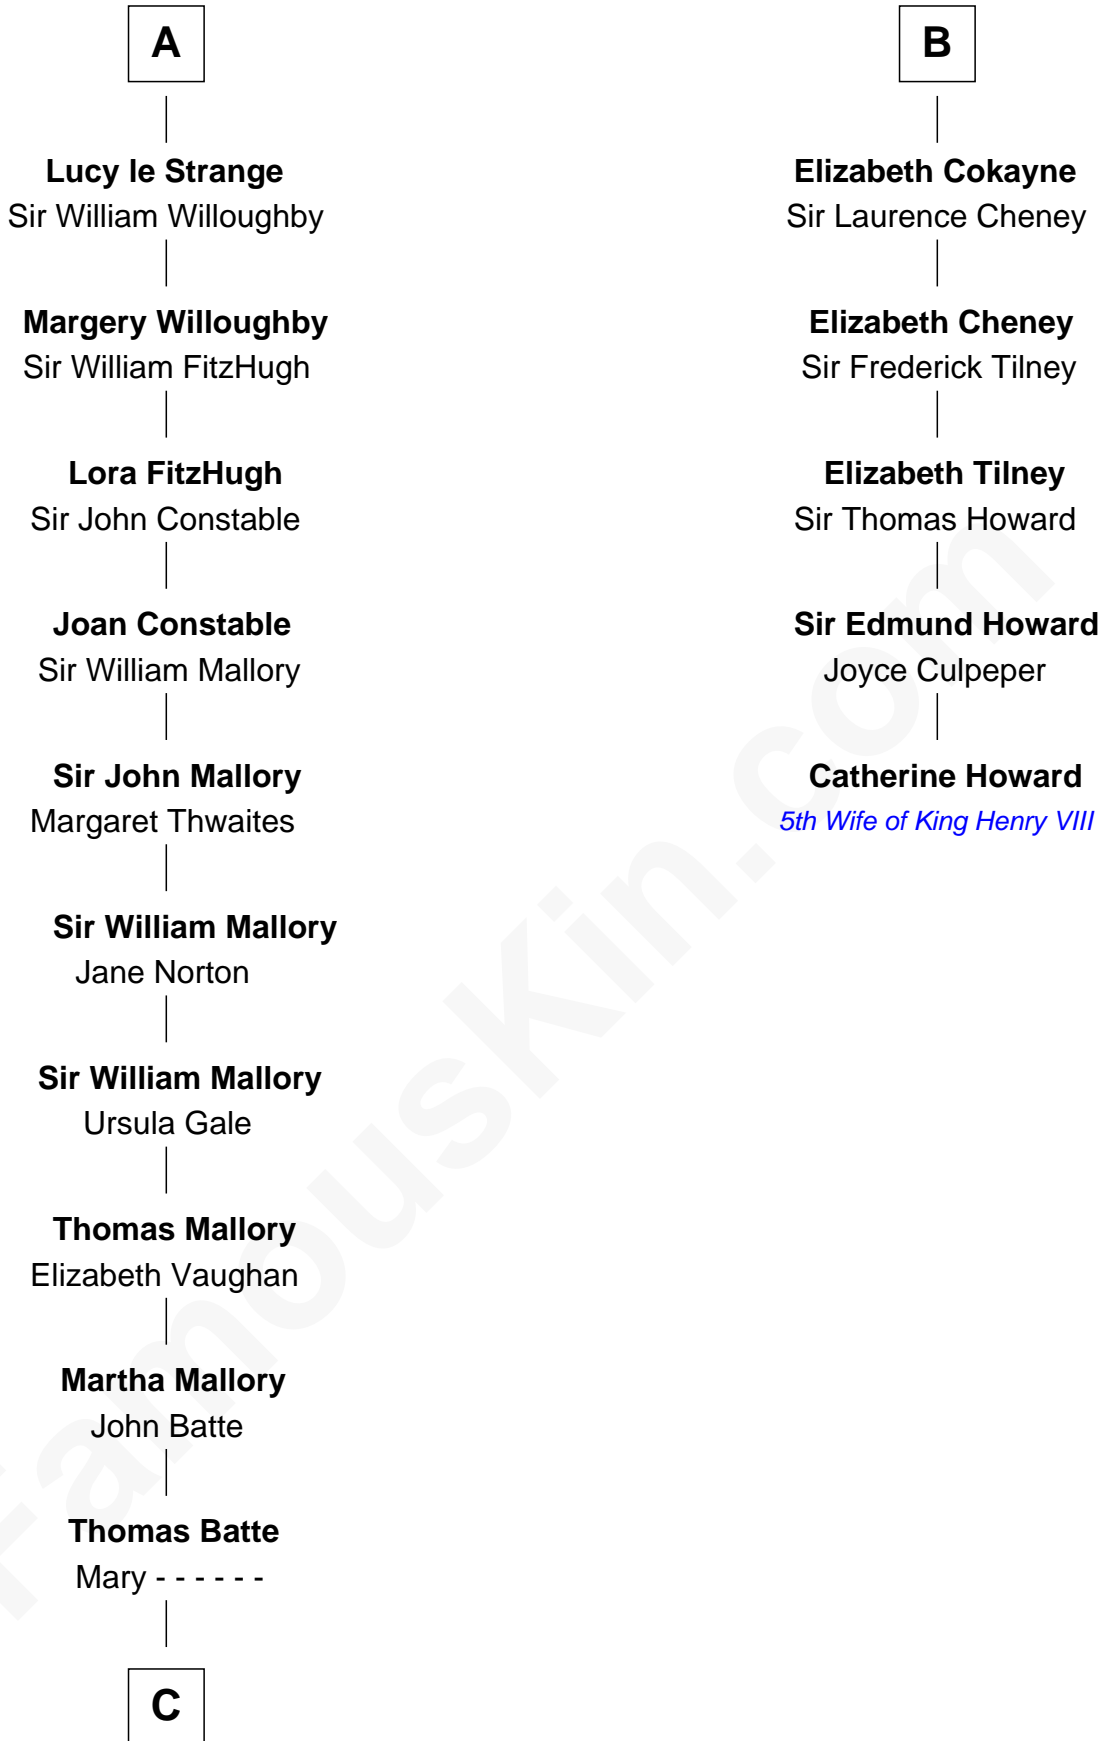

FamousKin.com Relationship Chart of

James C. Jones

10th Governor of Tennessee

11th cousin 10 times removed of

Catherine Howard

5th Wife of King Henry VIII

Bertrade de Montfort

Hugh de Kevelioc