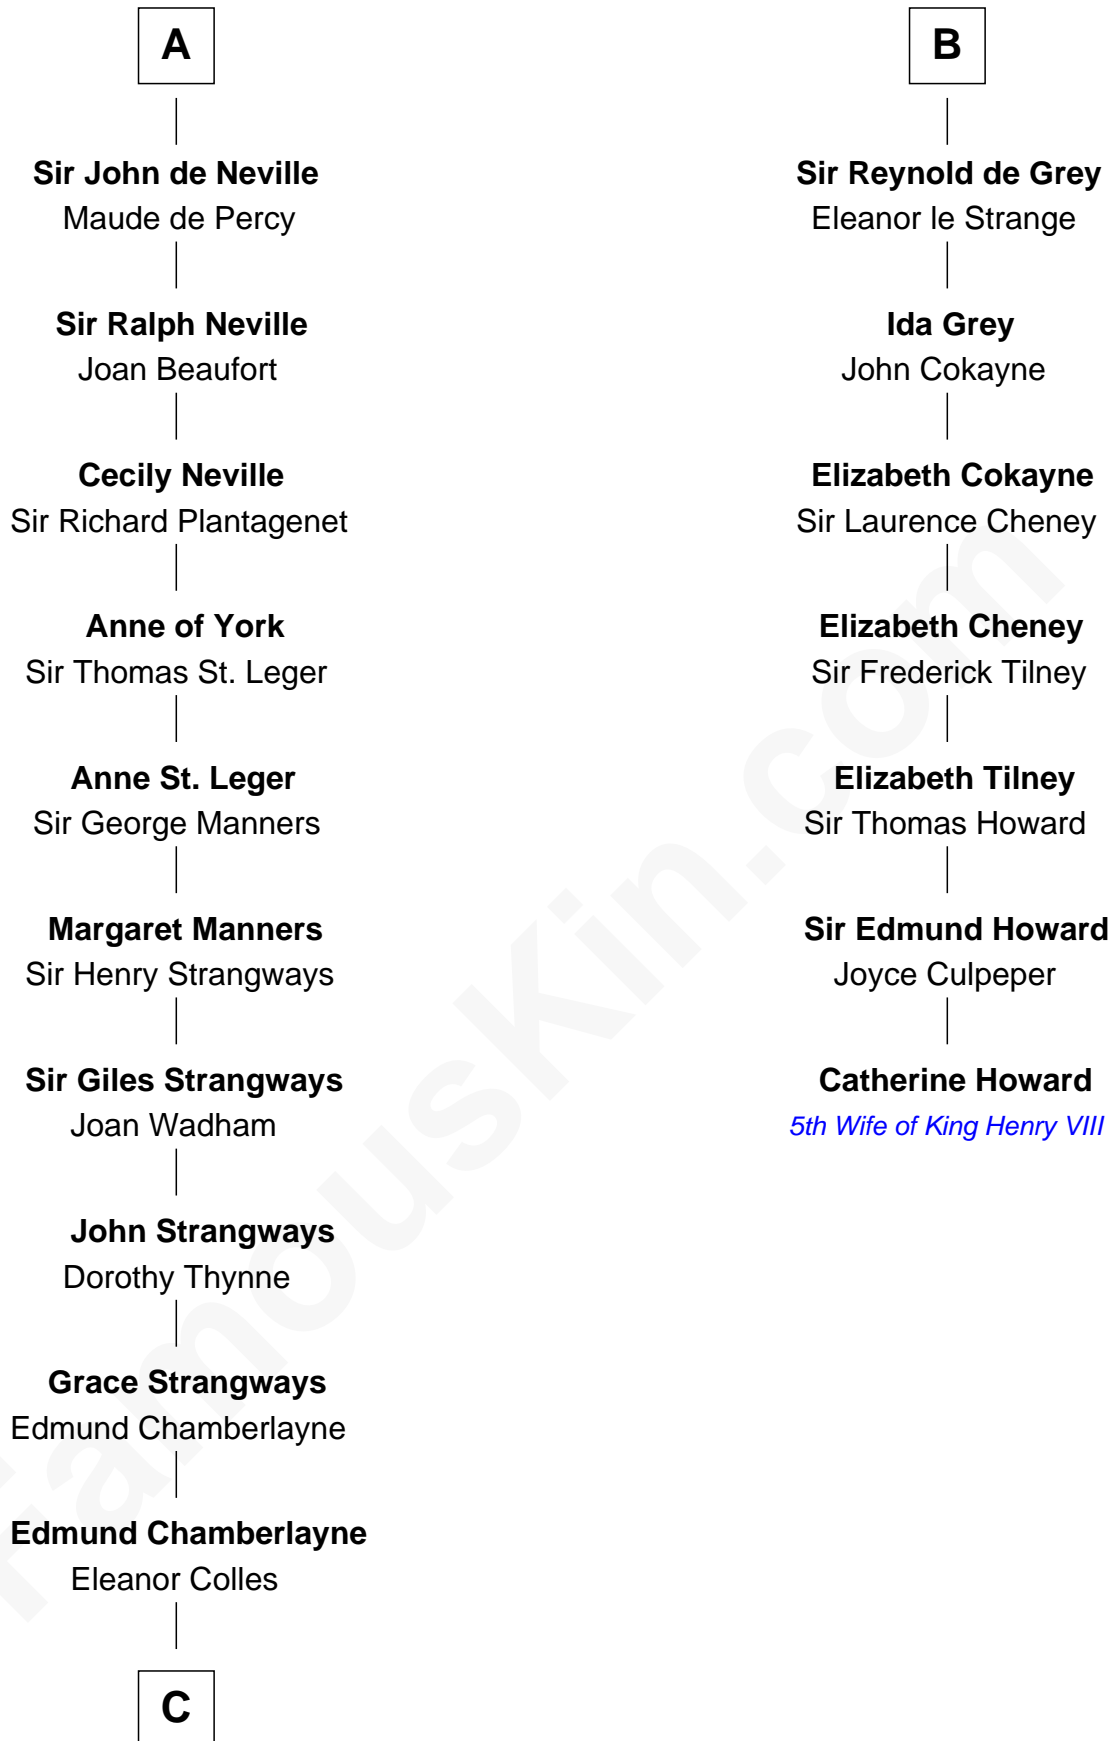

# FamousKin.com Relationship Chart of

**James C. Jones**

*10th Governor of Tennessee*

13th cousin 8 times removed of

**Catherine Howard**

*5th Wife of King Henry VIII*

**Roger de Tony**

Ida of Hainault

**Sir Ralph de Tony**

Margaret Beaumont

**Ida de Tony**

Sir Roger le Bigod

**Mary le Bigod**

Ranulph FitzRobert

**Sir Ralph FitzRanulph**

Anastasia de Percy

Margaret Beaumont

**Ida de Tony**

Sir Roger le Bigod

**Margaret le Bigod**

Sir William de Hastings

**Sir Henry de Hastings**

Ada of Huntingdon

**Sir Henry de Hastings**

Joan de Cantilupe

**Sir John de Hastings**

Isabel de Valence

**Elizabeth de Hastings**

Sir Roger de Grey

**B**

FamousKin.com