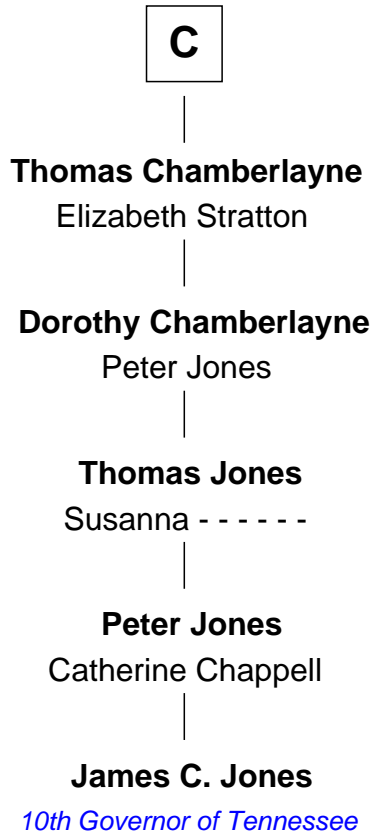

# FamousKin.com Relationship Chart of

**James C. Jones**

*10th Governor of Tennessee*

13th cousin 8 times removed of

**Catherine Howard**

*5th Wife of King Henry VIII*

**Roger de Tony**

Ida of Hainault

**Sir Ralph de Tony**

Margaret Beaumont

**Ida de Tony**

Sir Roger le Bigod

**Mary le Bigod**

Ranulph FitzRobert

**Sir Ralph FitzRanulph**

Anastasia de Percy

Margaret Beaumont

**Ida de Tony**

Sir Roger le Bigod

**Margaret le Bigod**

Sir William de Hastings

**Sir Henry de Hastings**

Ada of Huntingdon

**Sir Henry de Hastings**

Joan de Cantilupe

**Sir John de Hastings**

Isabel de Valence

**Elizabeth de Hastings**

Sir Roger de Grey

**B**

FamousKin.com