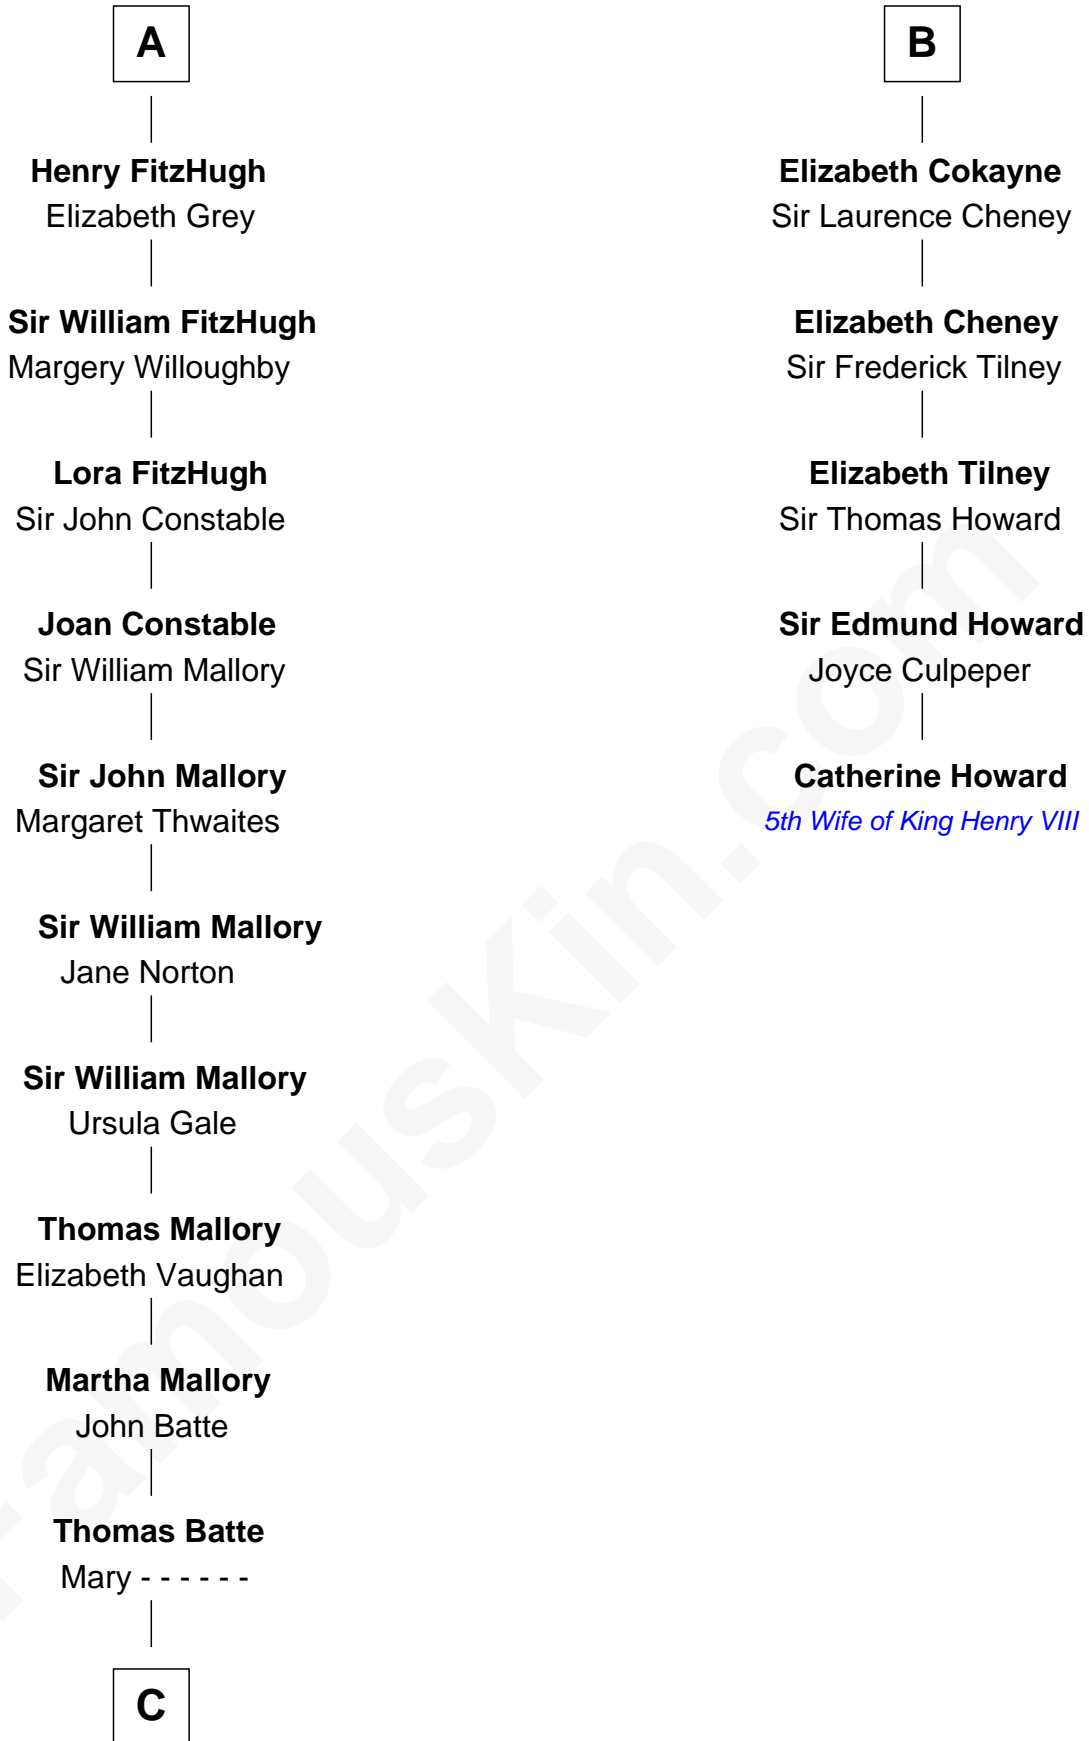

FamousKin.com Relationship Chart of

James C. Jones

10th Governor of Tennessee

11th cousin 10 times removed of

Catherine Howard

5th Wife of King Henry VIII

C

—
Mary Batte

10th Governor of Tennessee

FamousKin.com