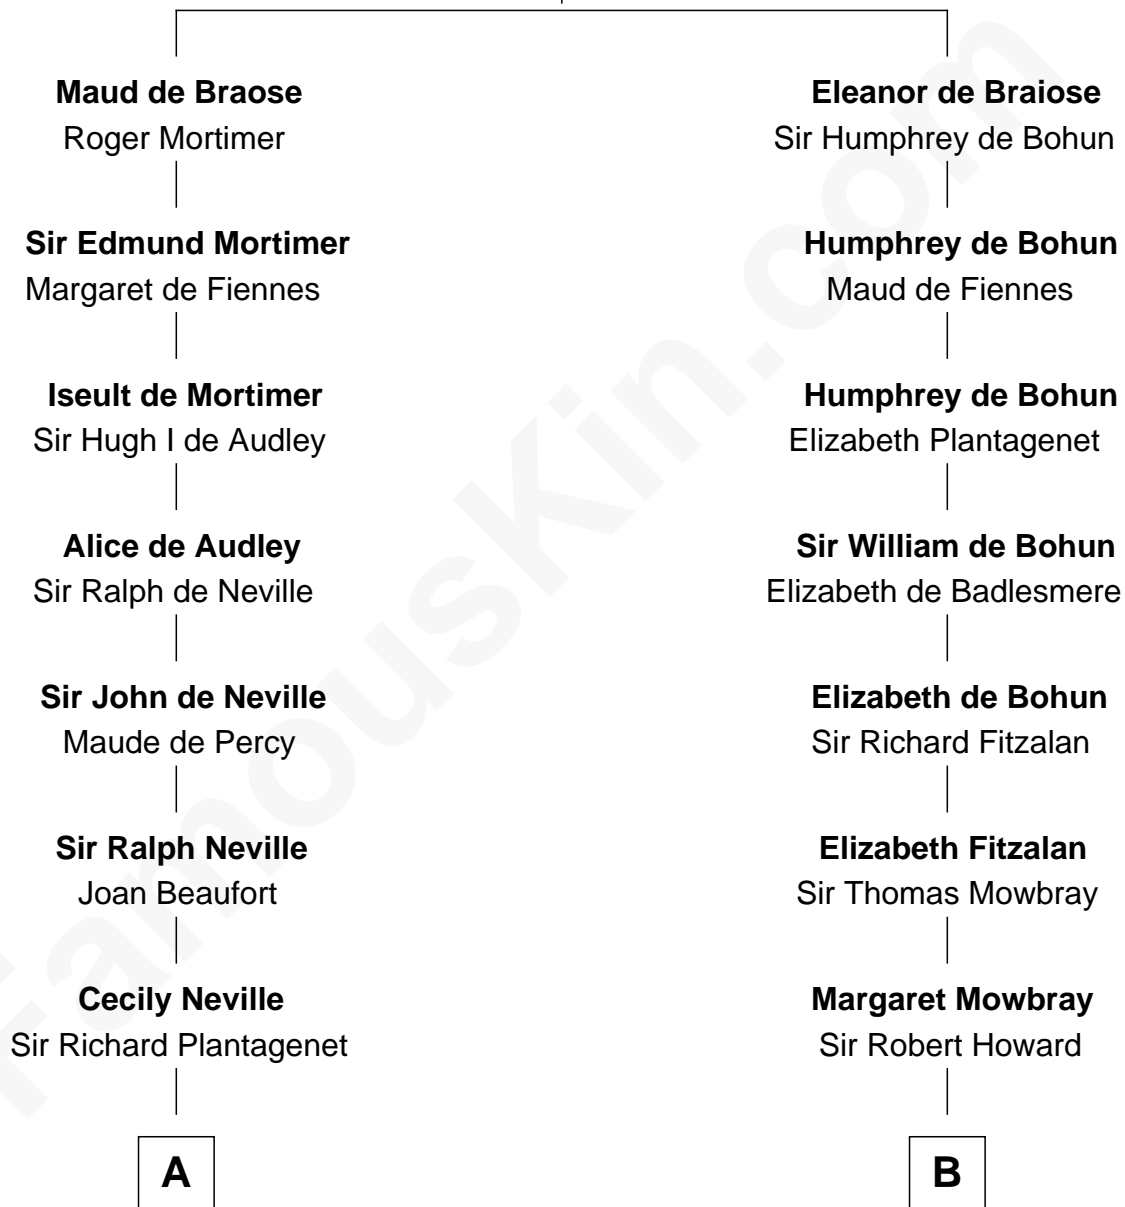

FamousKin.com Relationship Chart of

James C. Jones

10th Governor of Tennessee

10th cousin 8 times removed of

Catherine Howard

5th Wife of King Henry VIII

William de Braiose

Eva Marshal

C

—
Peter Jones
Catherine Chappell

—
James C. Jones
10th Governor of Tennessee

FamousKin.com