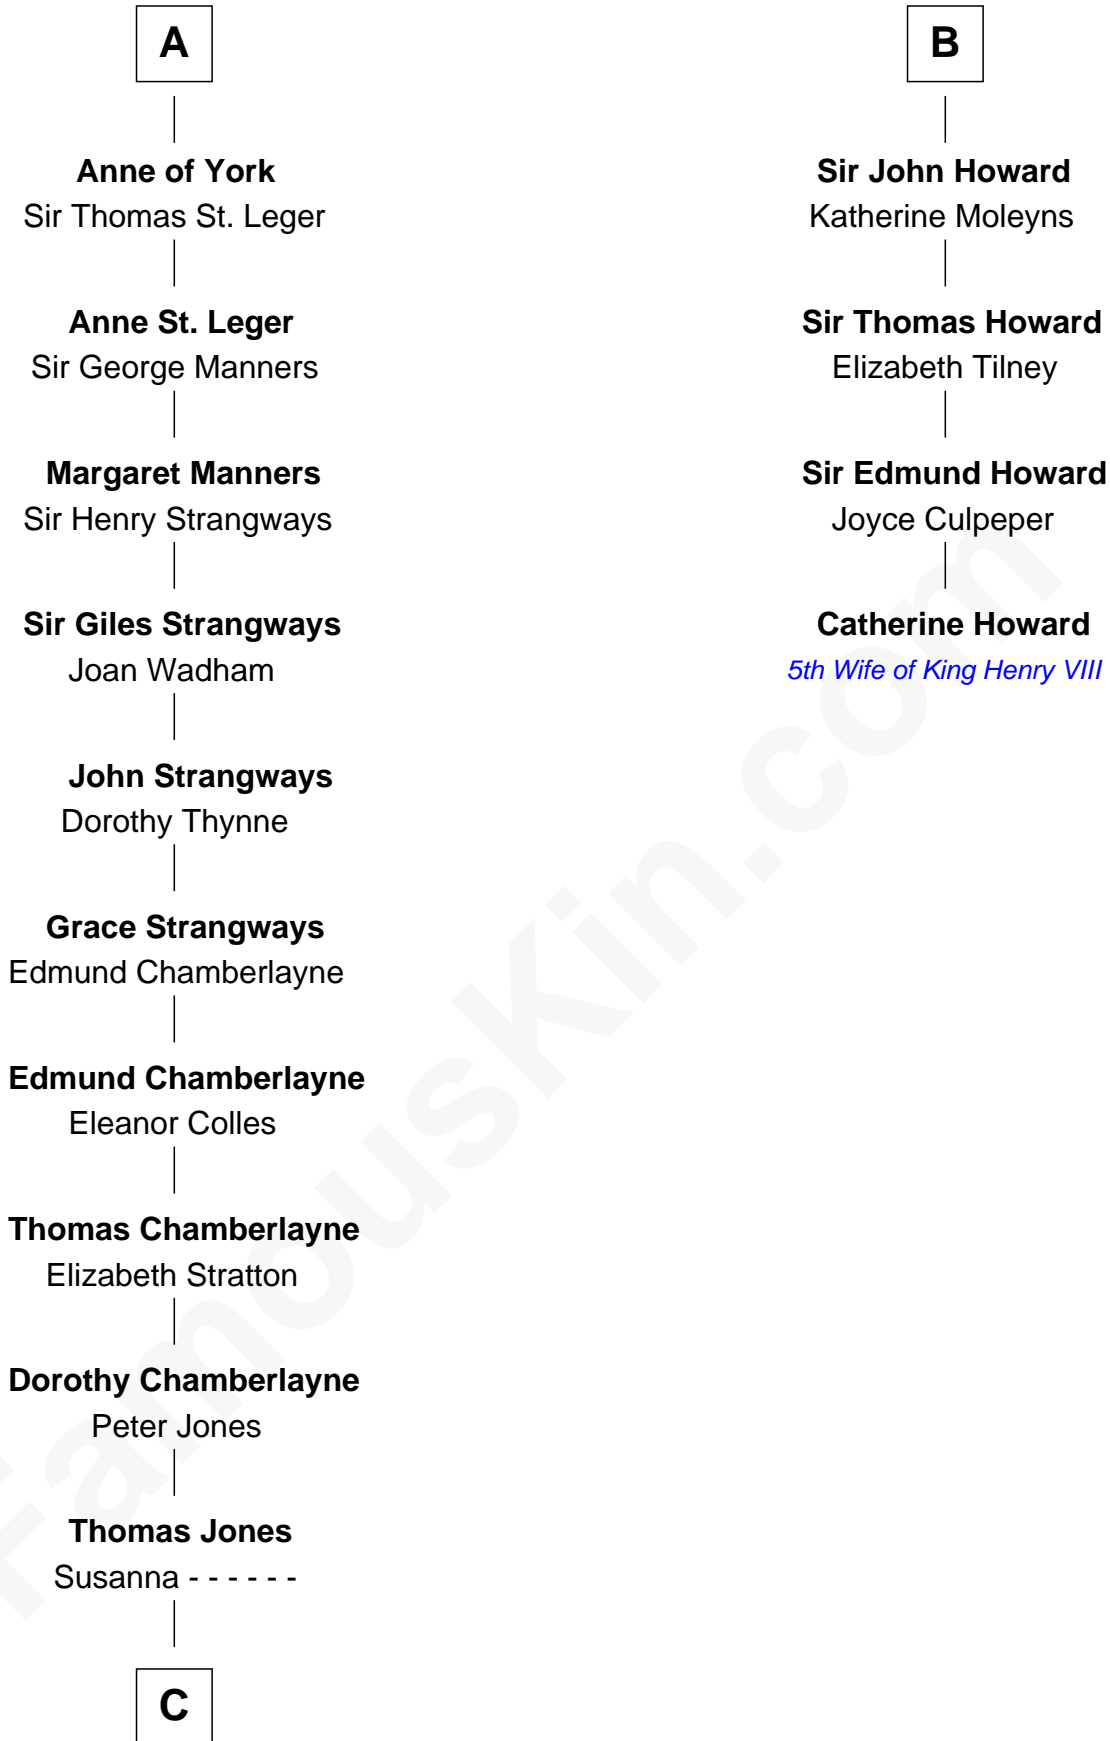

FamousKin.com Relationship Chart of

James C. Jones

10th Governor of Tennessee

10th cousin 8 times removed of

Catherine Howard

5th Wife of King Henry VIII

William de Braiose

Eva Marshal

C

—
Peter Jones
Catherine Chappell

—
James C. Jones
10th Governor of Tennessee

FamousKin.com