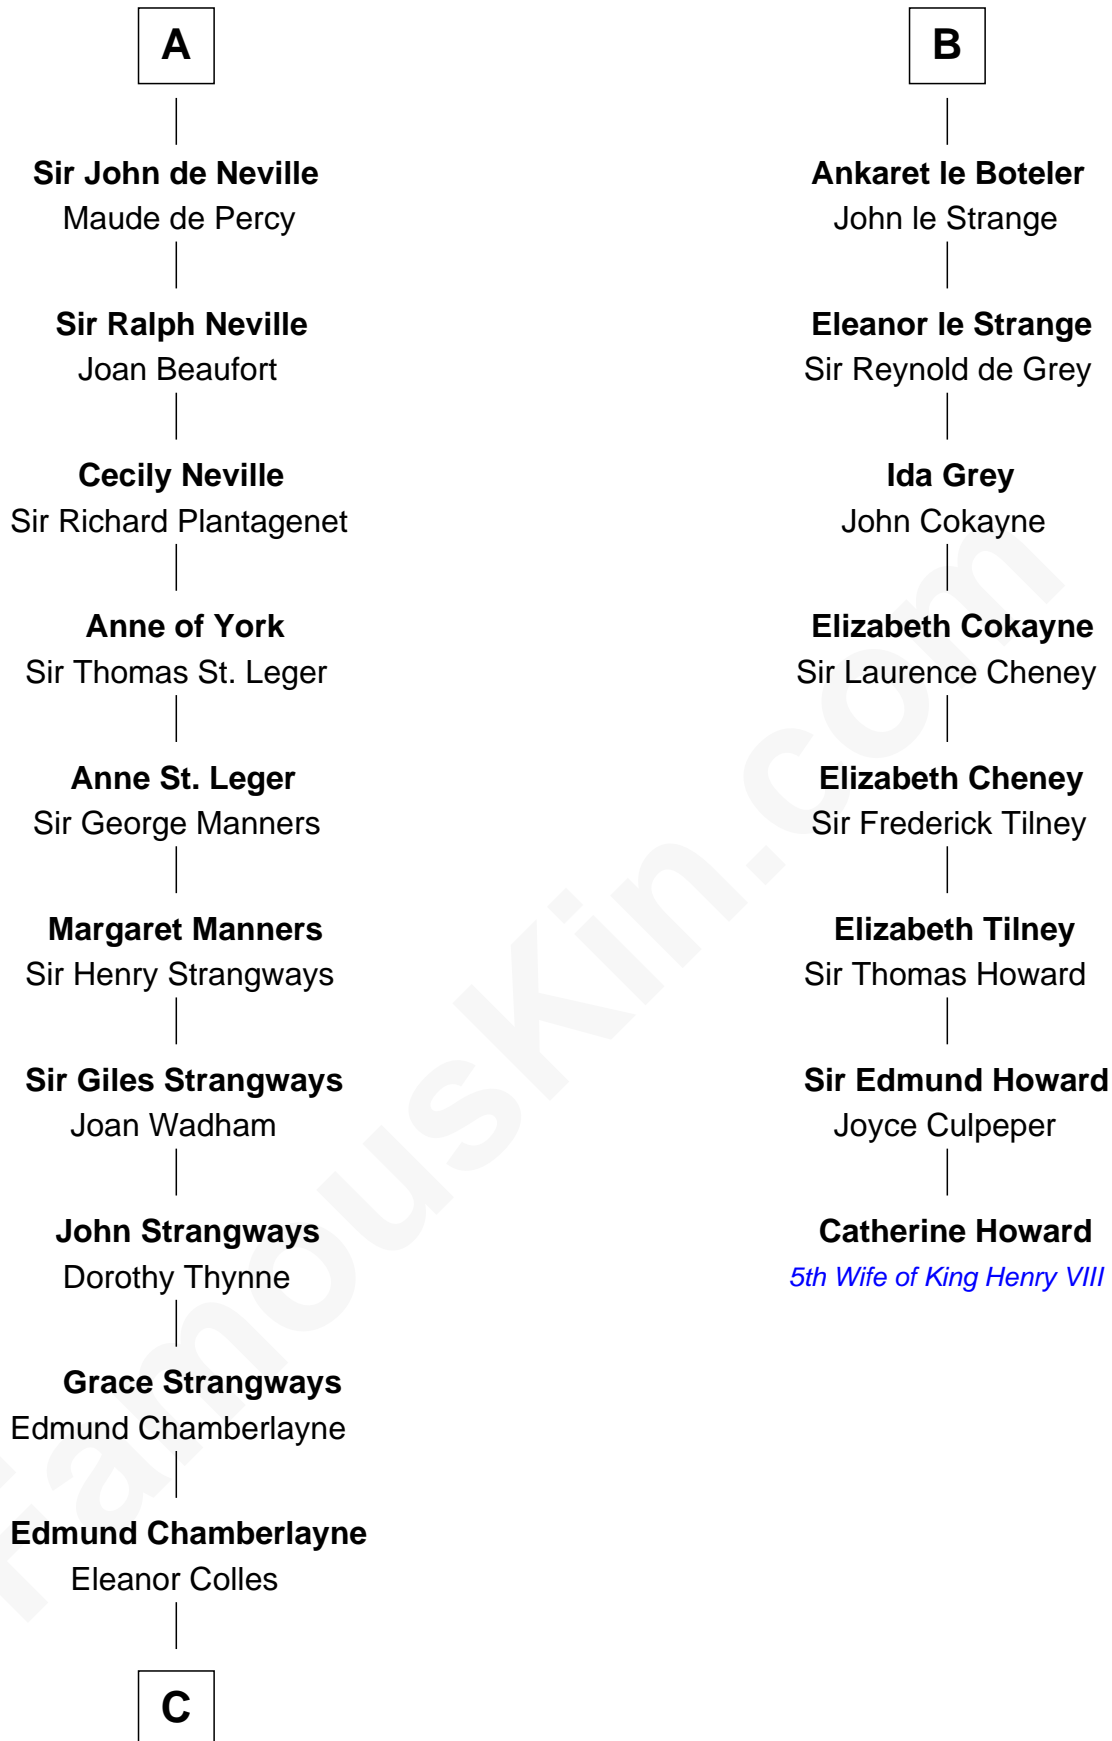

FamousKin.com Relationship Chart of

James C. Jones

10th Governor of Tennessee

14th cousin 7 times removed of

Catherine Howard

5th Wife of King Henry VIII

Walter of Salisbury

Sibilla de Chaworth

FamousKin.com