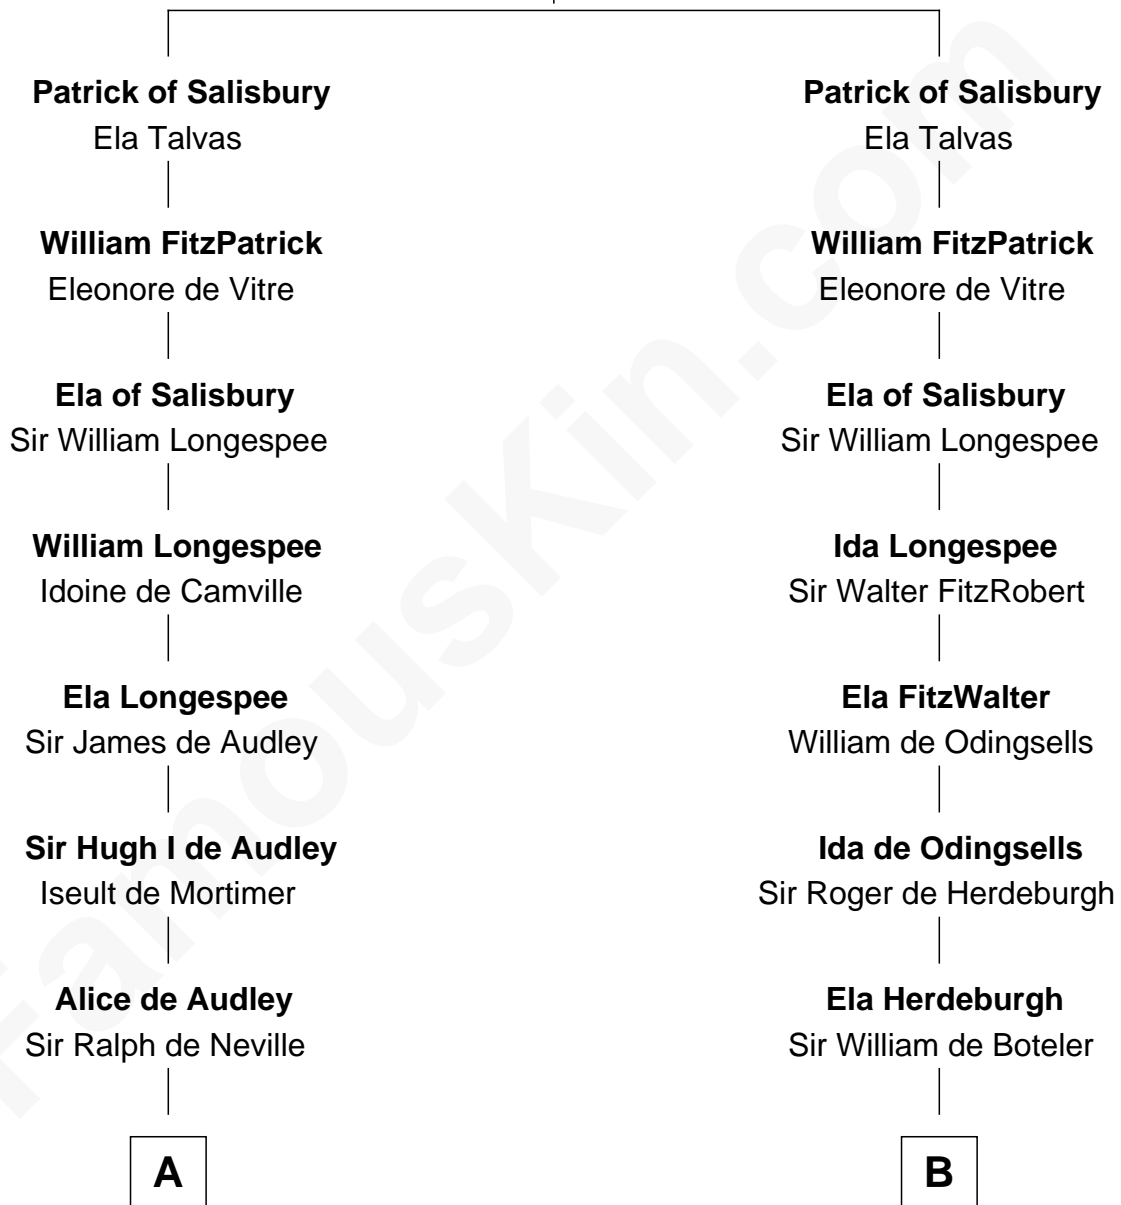

FamousKin.com Relationship Chart of

James C. Jones

10th Governor of Tennessee

14th cousin 7 times removed of

Catherine Howard

5th Wife of King Henry VIII

Walter of Salisbury

Sibilla de Chaworth

FamousKin.com