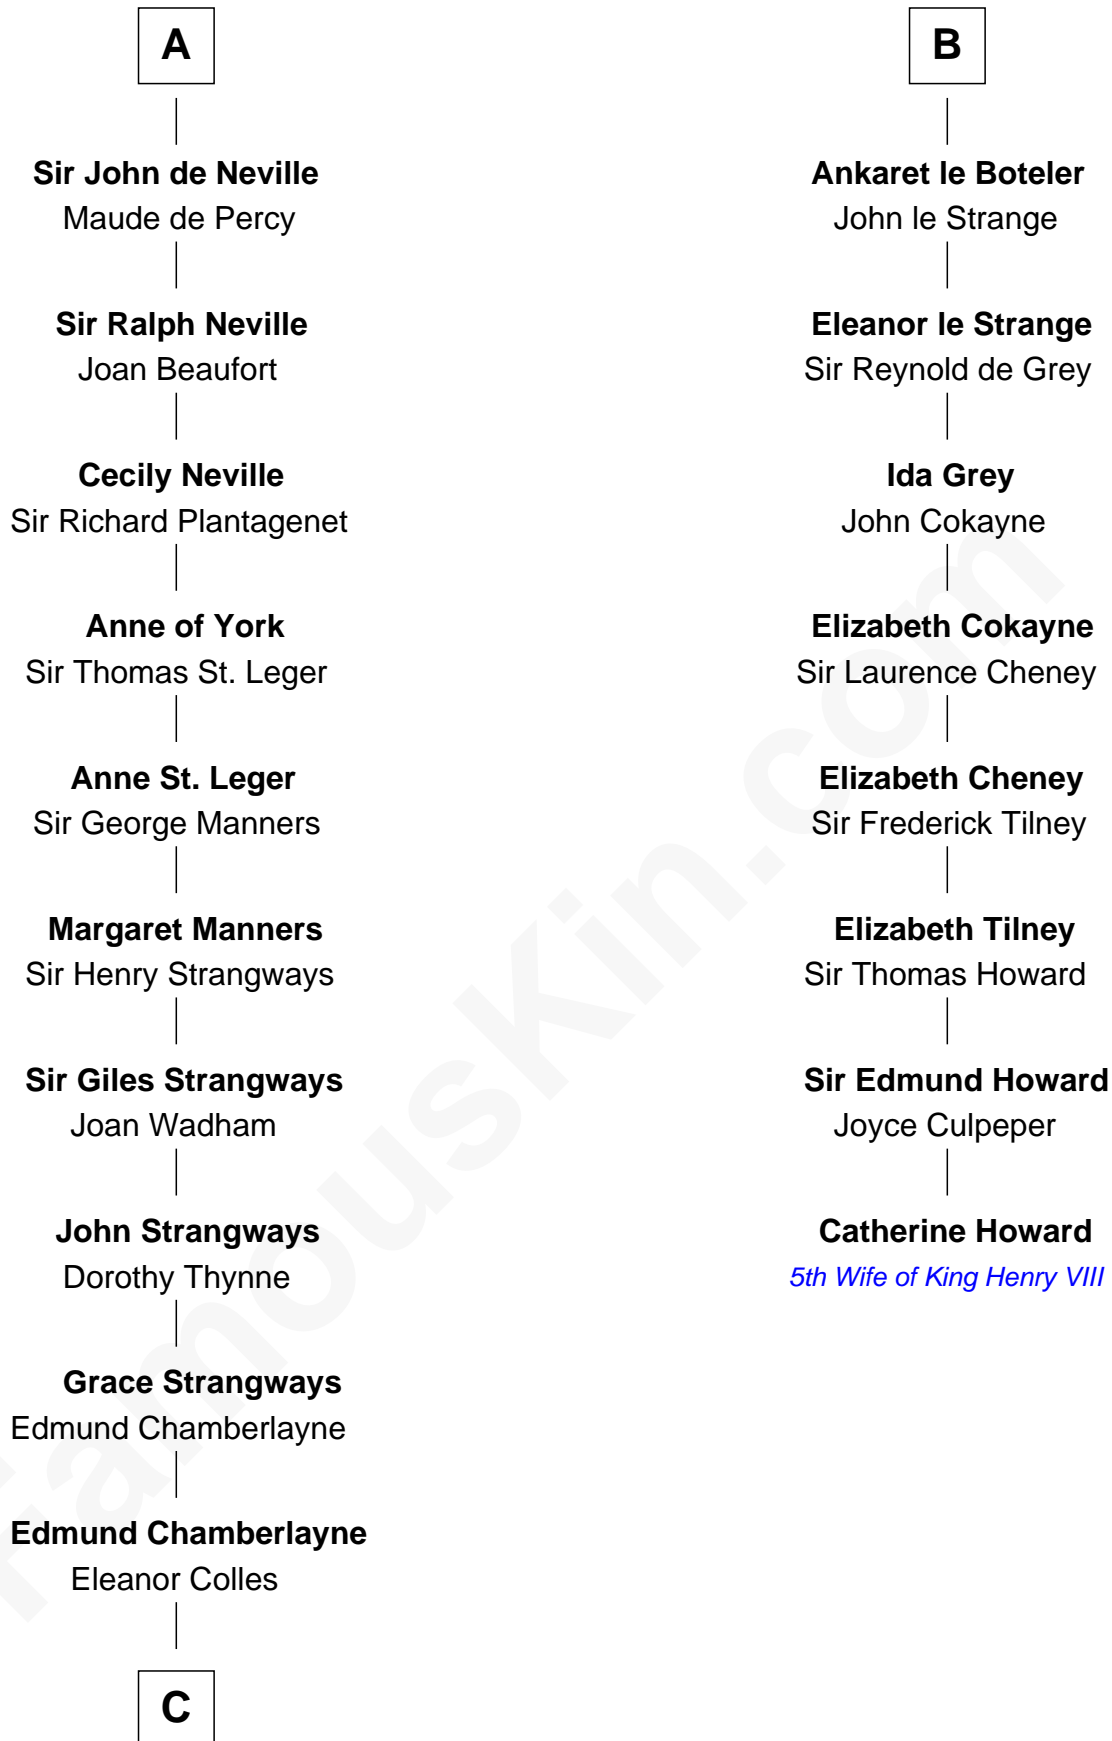

# FamousKin.com Relationship Chart of

**James C. Jones**

*10th Governor of Tennessee*

14th cousin 7 times removed of

**Catherine Howard**

*5th Wife of King Henry VIII*

**C**

Thomas Chamberlayne

*10th Governor of Tennessee*

FamousKin.com