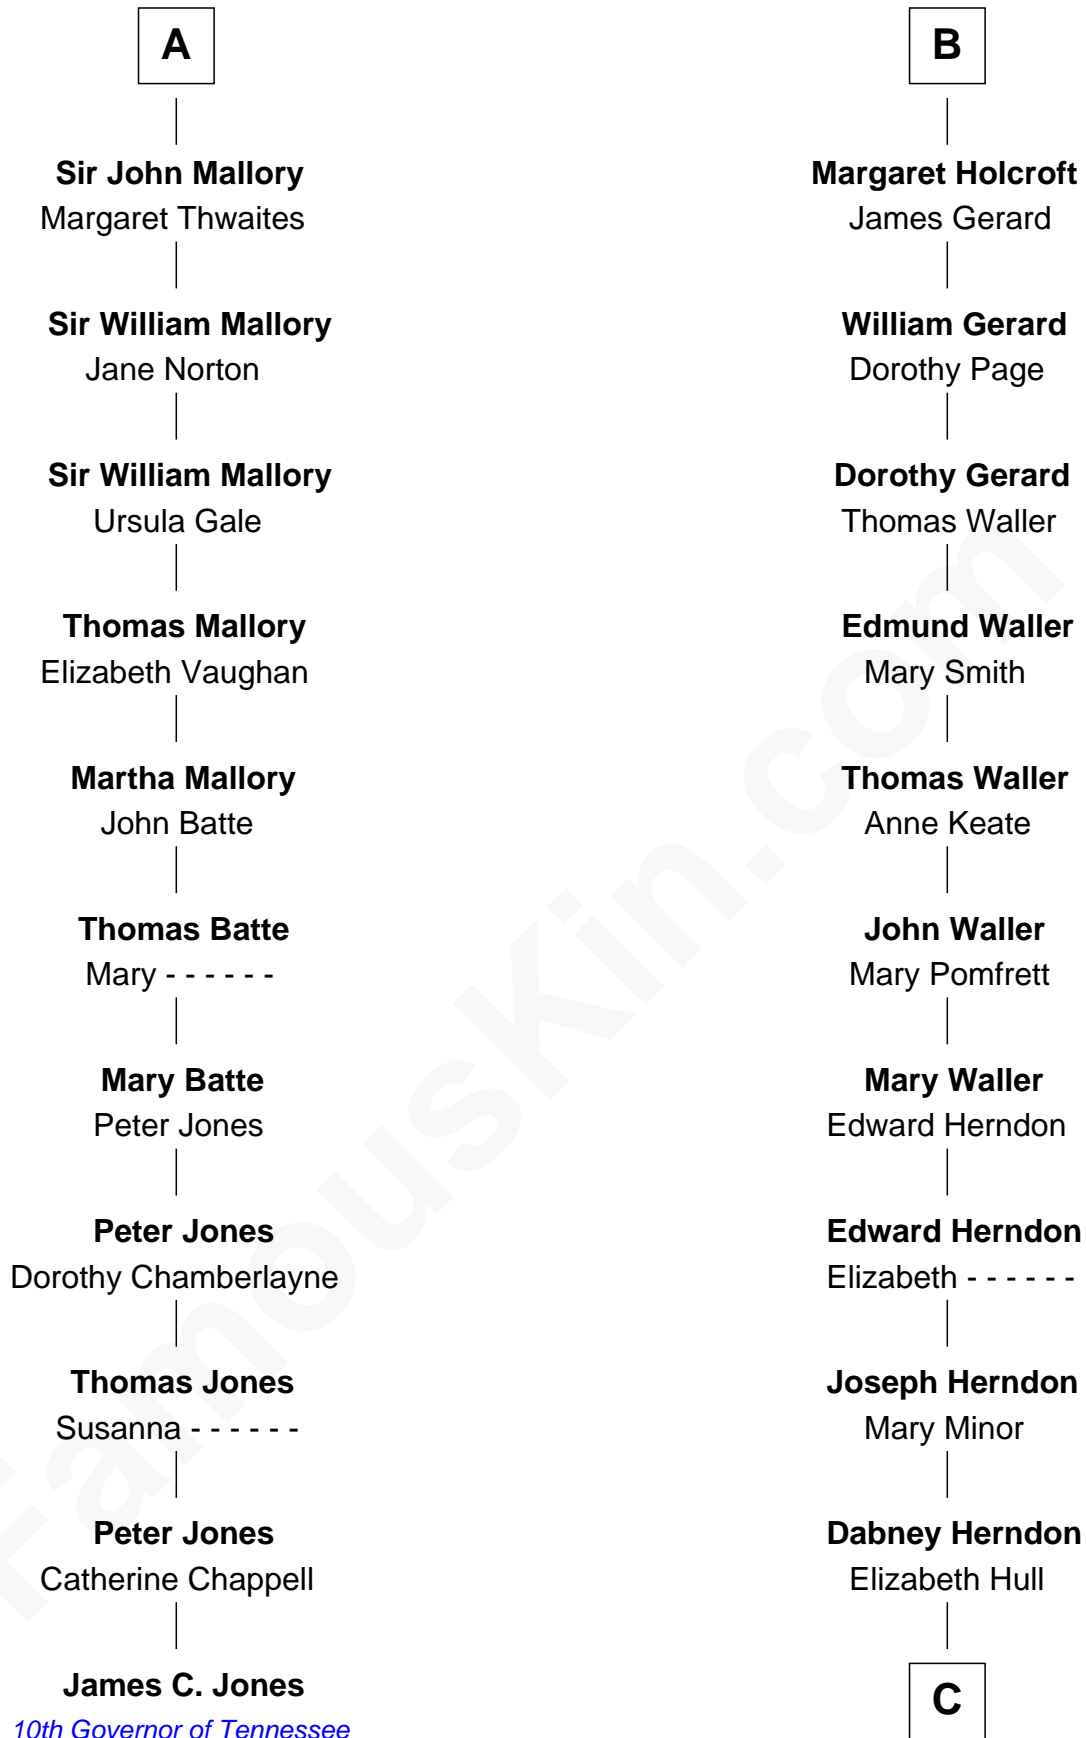

FamousKin.com Relationship Chart of

James C. Jones

10th Governor of Tennessee

17th cousin 1 time removed of

Ellen (Herndon) Arthur

Wife of President Chester A. Arthur

C

Capt. William Lewis Herndon
Frances Elizabeth Hansborough

Ellen (Herndon) Arthur
Wife of President Chester Arthur

FamousKin.com