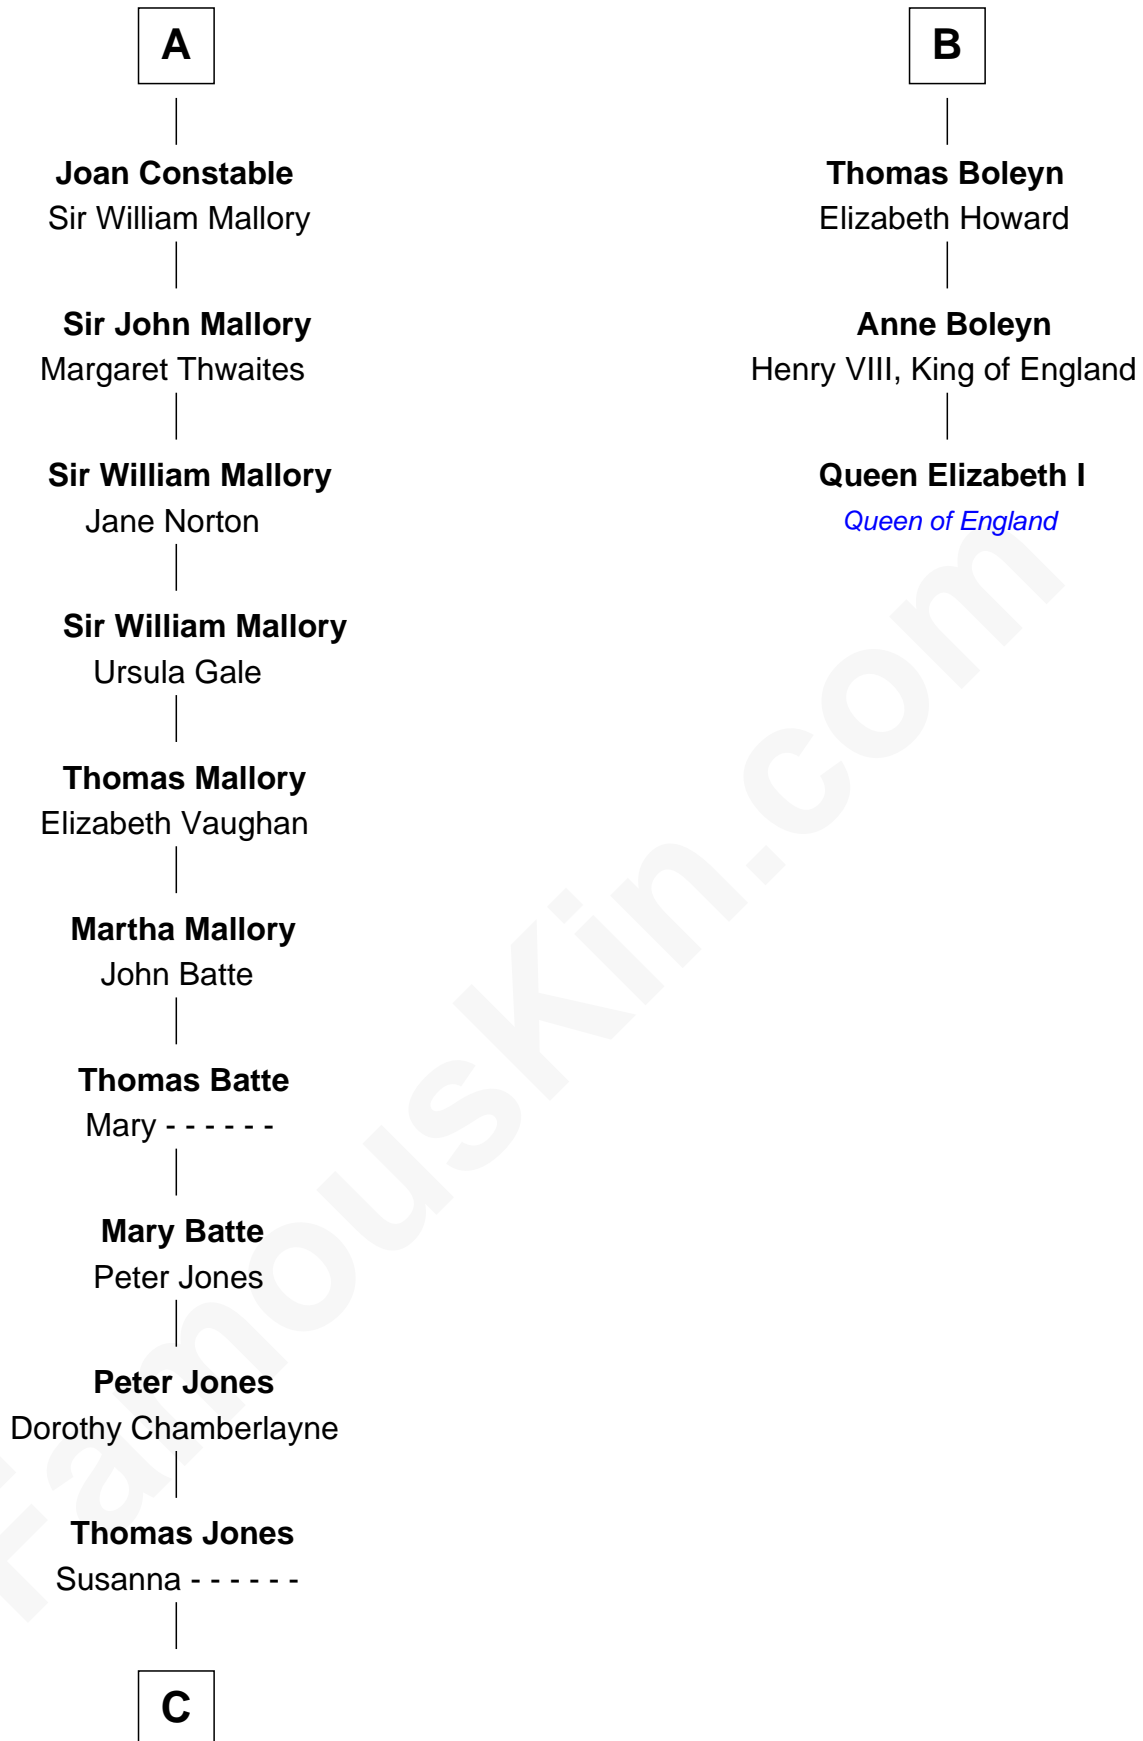

# FamousKin.com Relationship Chart of

**James C. Jones**

*10th Governor of Tennessee*

9th cousin 9 times removed of

**Queen Elizabeth I**

*Queen of England*

**John IV le Strange**

Joan de Somery

**C**

—  
**Peter Jones**  
Catherine Chappell

—  
**James C. Jones**  
*10th Governor of Tennessee*

FamousKin.com