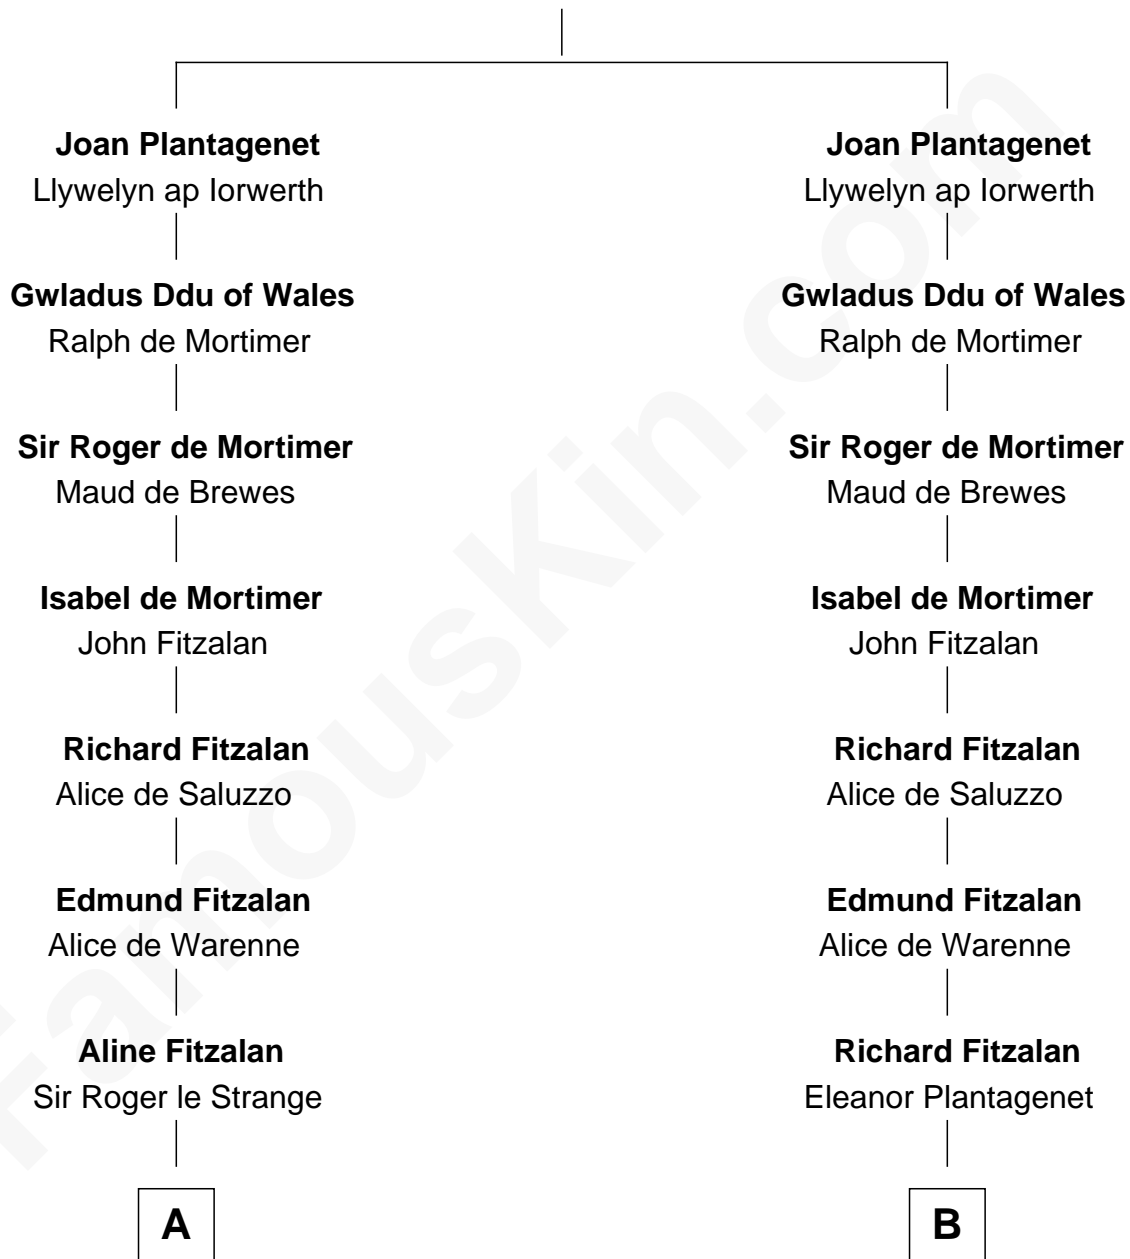

FamousKin.com Relationship Chart of

James C. Jones

10th Governor of Tennessee

13th cousin 8 times removed of

Queen Elizabeth I

Queen of England

Clemence -----
John, King of England

C

Mary Batte
Peter Jones

Peter Jones
Dorothy Chamberlayne

Thomas Jones
Susanna - - - - -

Peter Jones
Catherine Chappell

James C. Jones
10th Governor of Tennessee

FamousKin.com