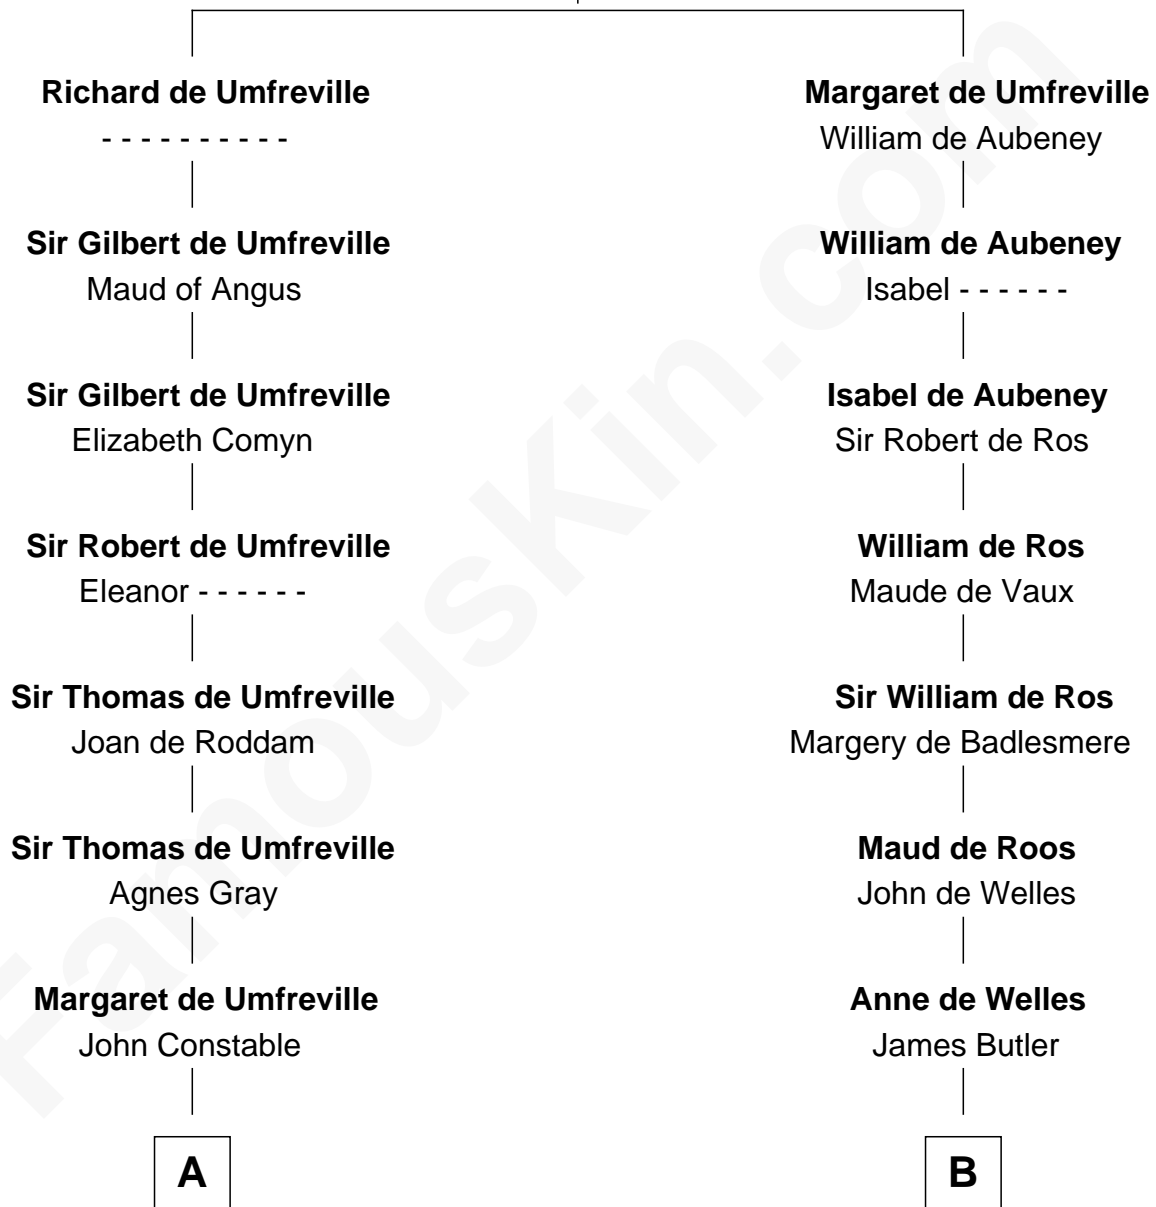

FamousKin.com Relationship Chart of

James C. Jones

10th Governor of Tennessee

12th cousin 7 times removed of

Queen Elizabeth I

Queen of England

Sir Odinel de Umfreville

Alice de Lucy

C

Thomas Jones
Susanna - - - - -

Peter Jones
Catherine Chappell

James C. Jones
10th Governor of Tennessee

FamousKin.com