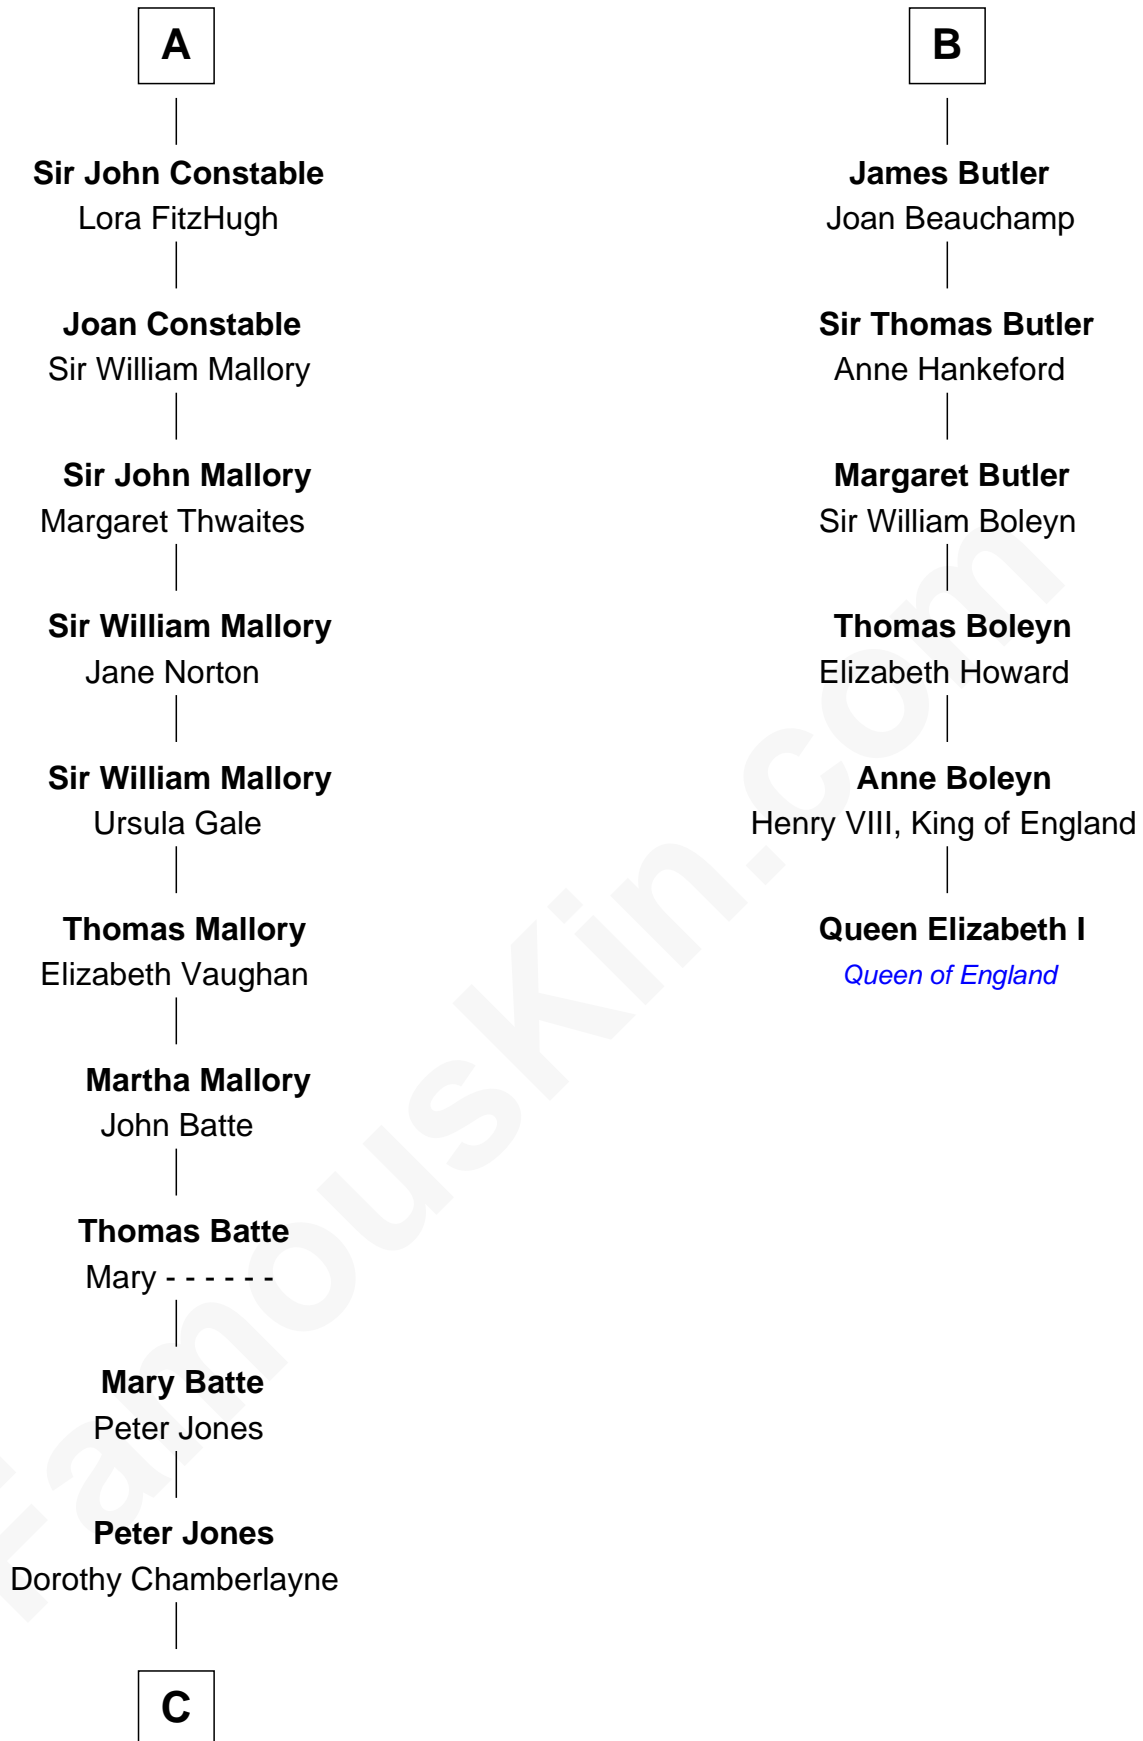

FamousKin.com Relationship Chart of

James C. Jones

10th Governor of Tennessee

12th cousin 7 times removed of

Queen Elizabeth I

Queen of England

Sir Odinel de Umfreville

Alice de Lucy

C

Thomas Jones
Susanna - - - - -

Peter Jones
Catherine Chappell

James C. Jones
10th Governor of Tennessee

FamousKin.com