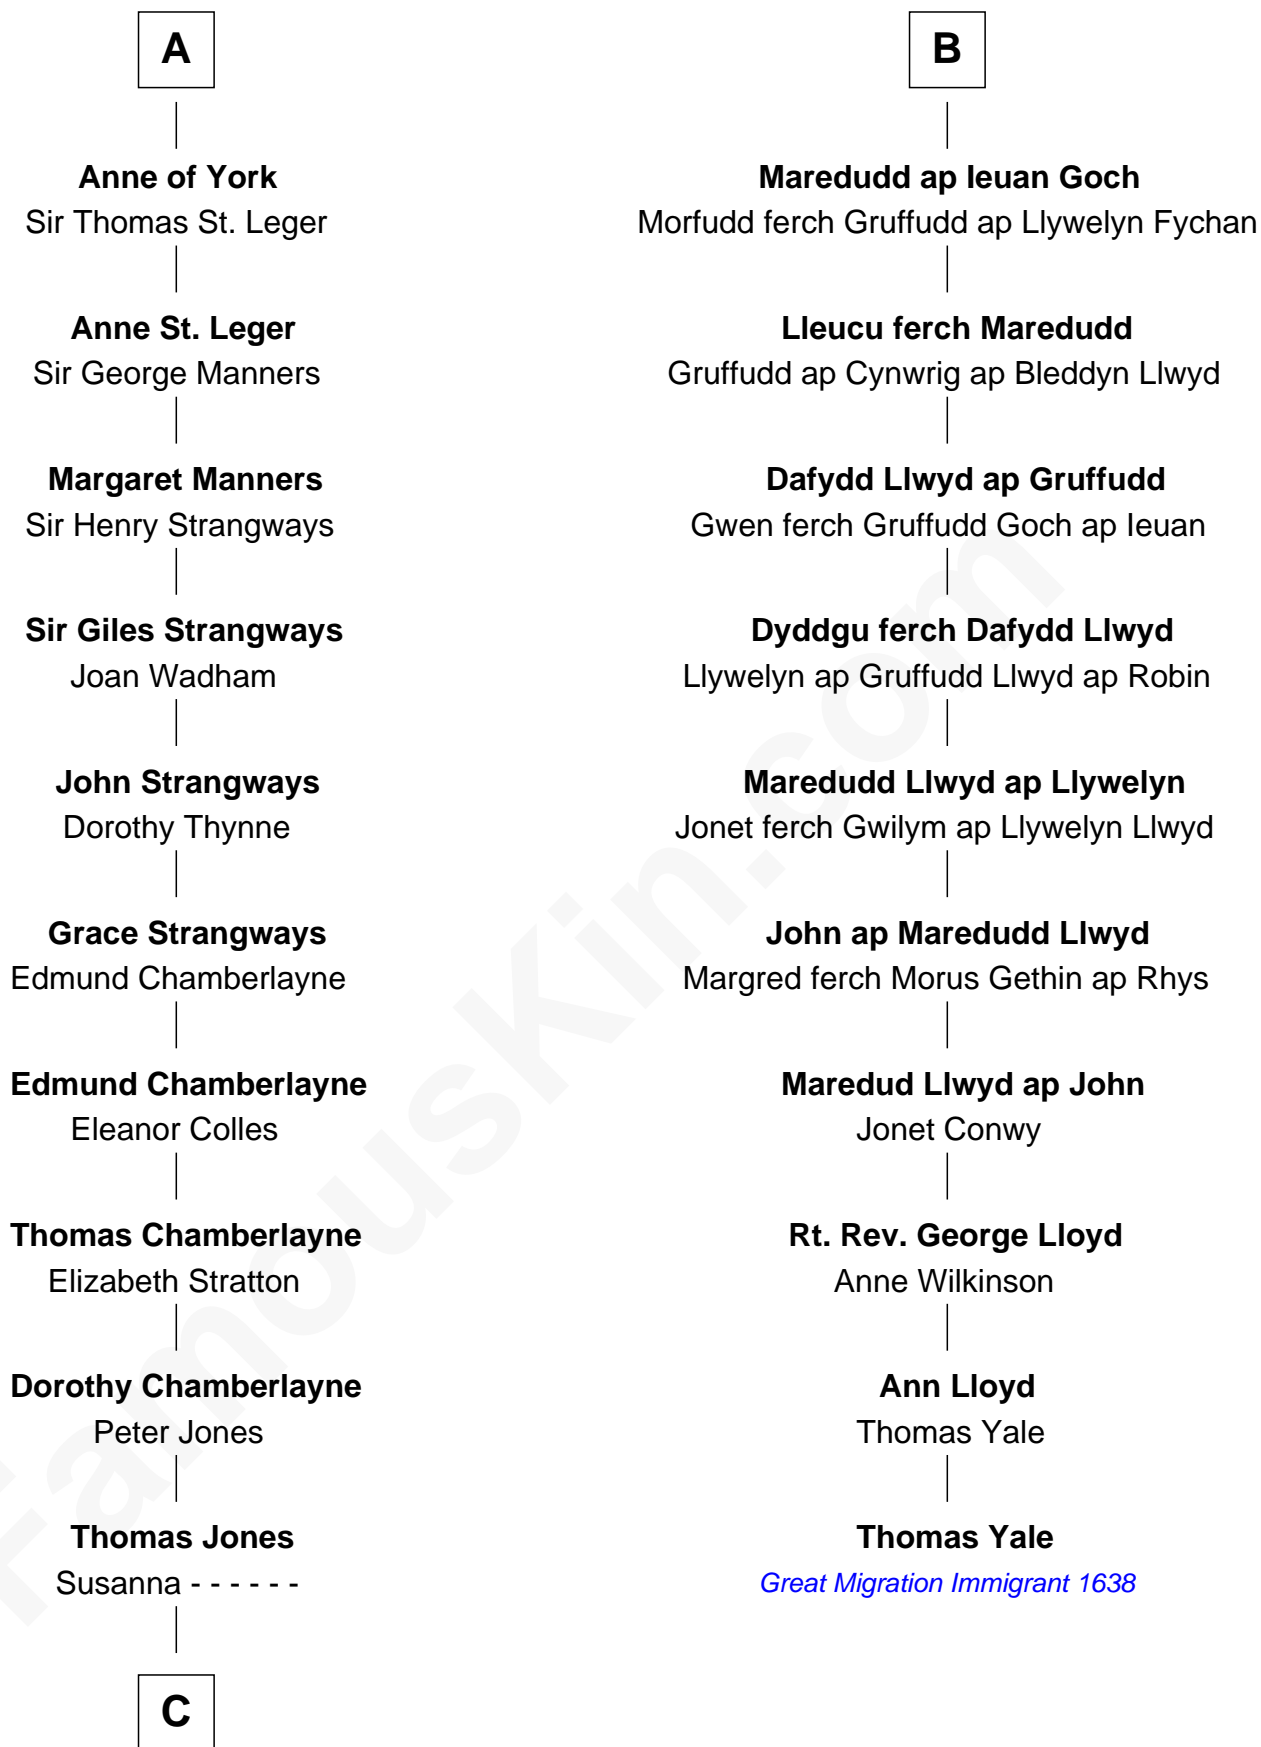

FamousKin.com Relationship Chart of

James C. Jones

10th Governor of Tennessee

16th cousin 2 times removed of

Thomas Yale

(c1616 - 1683) Great Migration Immigrant 1638

John, King of England

with wife
Isabelle of Angoulême

Llywelyn ap Dafydd
- - - - -

Edward III, King of England
Philippa of Hainault

Cynwrig ap Llywelyn
Angharad ferch Thomas ap Gwion

Edmund of Langley
Isabella of Castile

Dafydd Llywelyn ap Cynwrig
Annes ferch Gwyn ap Madog

Richard of York
Anne de Mortimer

Mawd ferch Dafydd Llwyd
Dafydd Goch ap Trahaearn Goch ap Madog

Sir Richard Plantagenet
Cecily Neville

Ieuan Goch ap Dafydd Goch
Efa ferch Einion ap Celynin

A

B

C

Peter Jones
Catherine Chappell