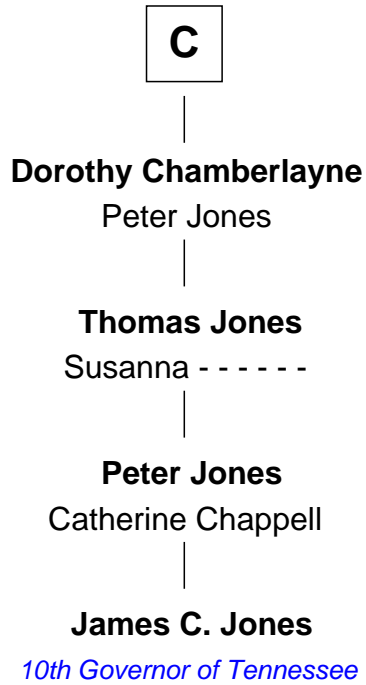

# FamousKin.com Relationship Chart of

**James C. Jones**

10th Governor of Tennessee

14th cousin 6 times removed of

**Thomas Yale**

(c1616 - 1683) Great Migration Immigrant 1638

**Sir Ranulf de Gernons**

Maud of Gloucester

FamousKin.com