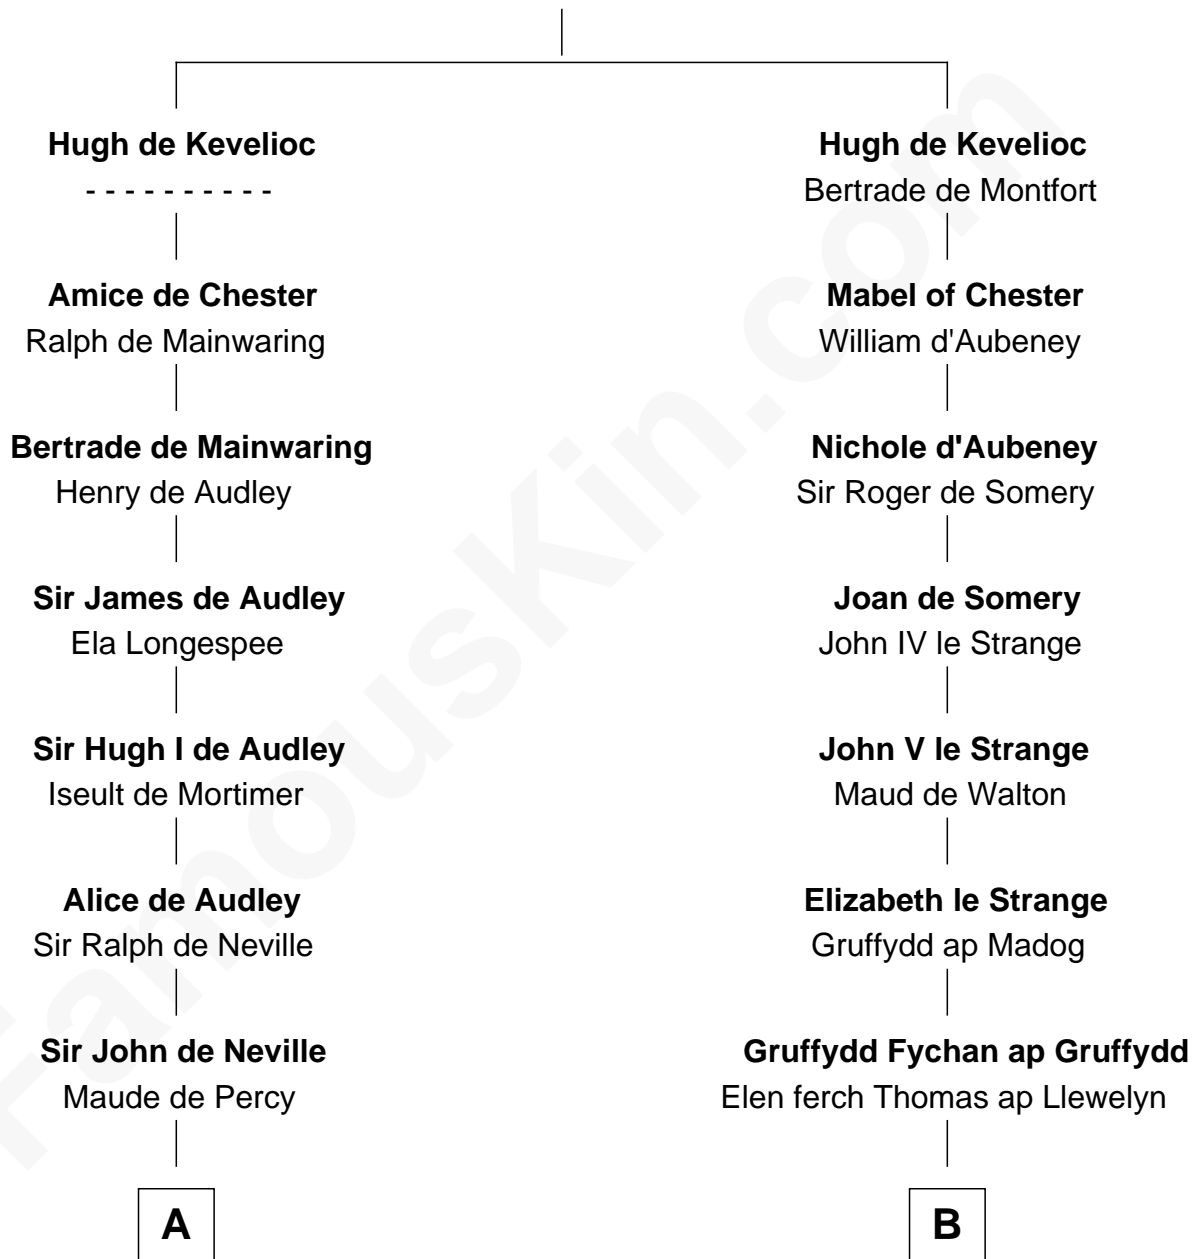

# FamousKin.com Relationship Chart of

**James C. Jones**

10th Governor of Tennessee

14th cousin 6 times removed of

**Thomas Yale**

(c1616 - 1683) Great Migration Immigrant 1638

**Sir Ranulf de Gernons**

Maud of Gloucester

FamousKin.com