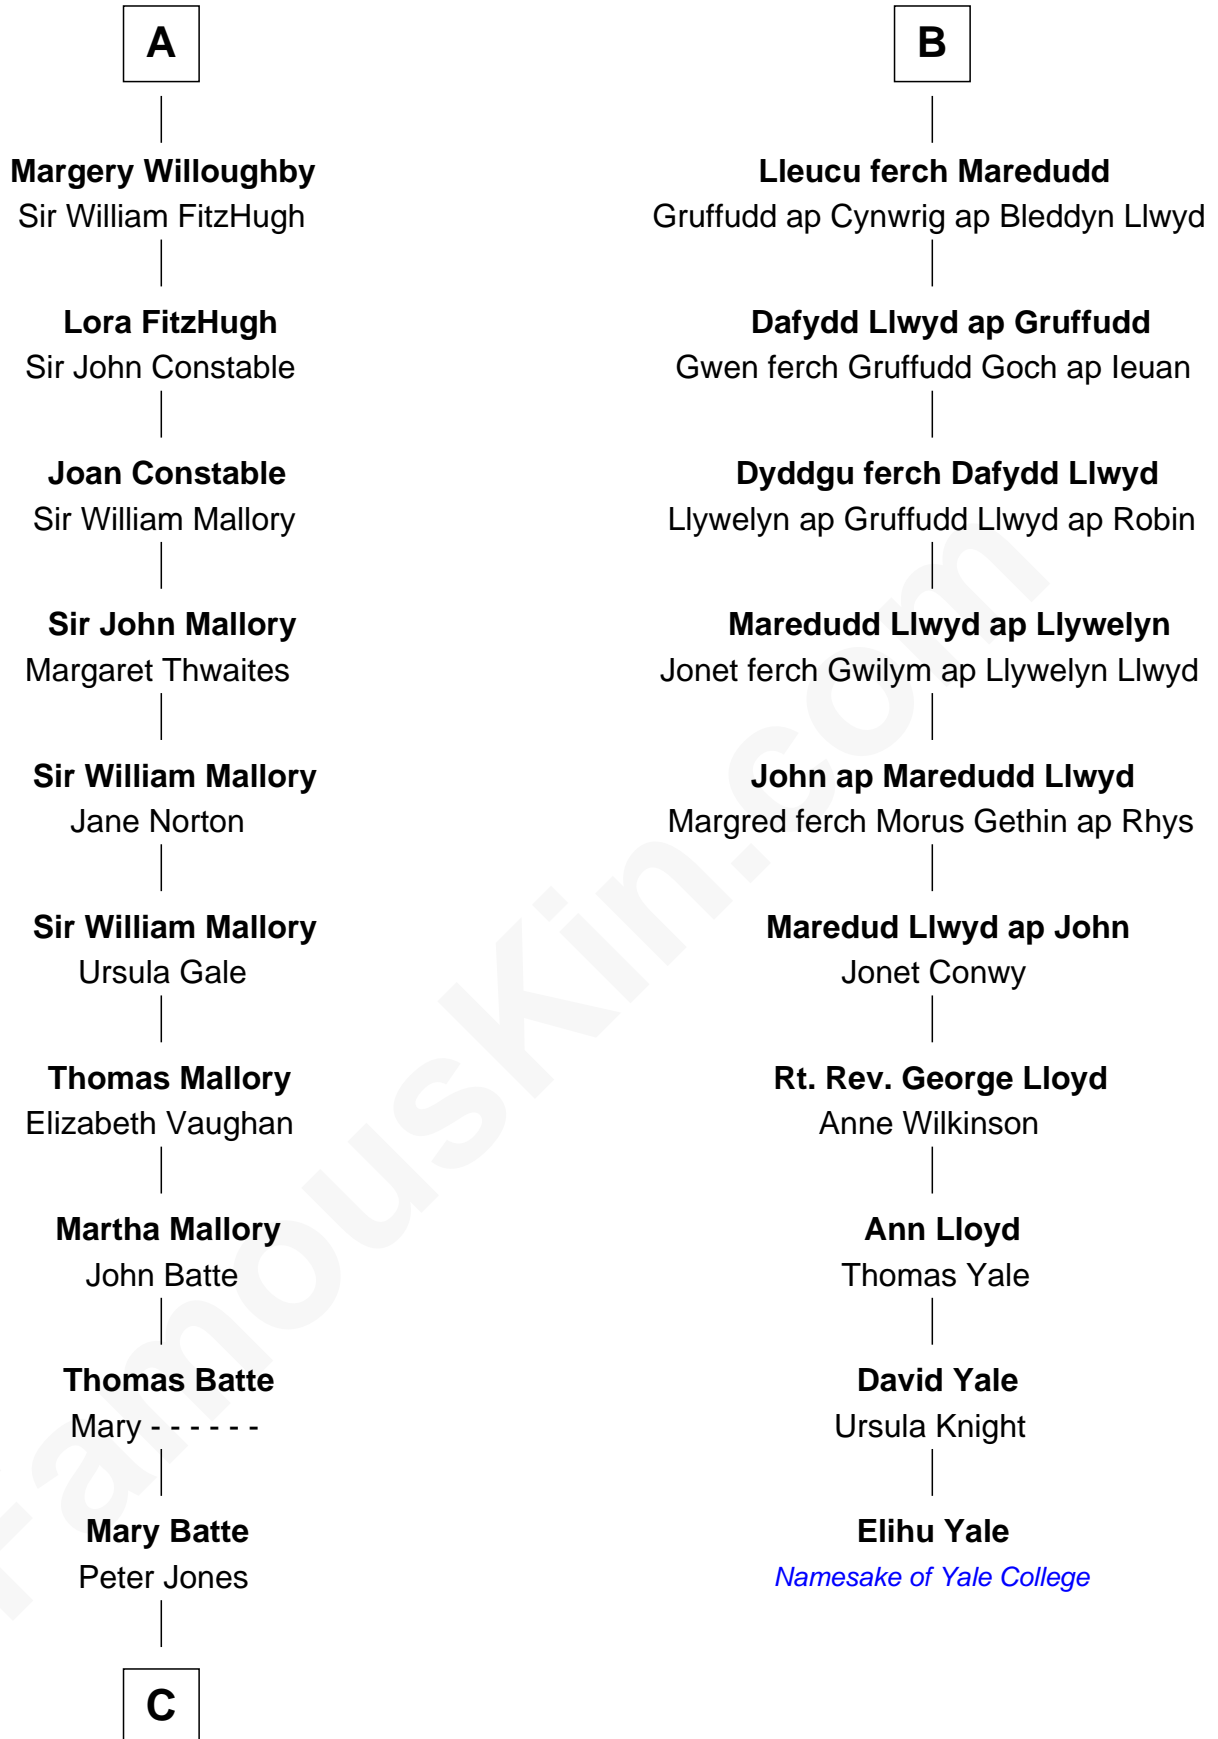

FamousKin.com Relationship Chart of

James C. Jones

10th Governor of Tennessee

16th cousin 4 times removed of

Elihu Yale

Benefactor and Namesake of Yale College

C

—
Peter Jones
Dorothy Chamberlayne

—
Thomas Jones
Susanna - - - - -

—
Peter Jones
Catherine Chappell

—
James C. Jones
10th Governor of Tennessee

FamousKin.com