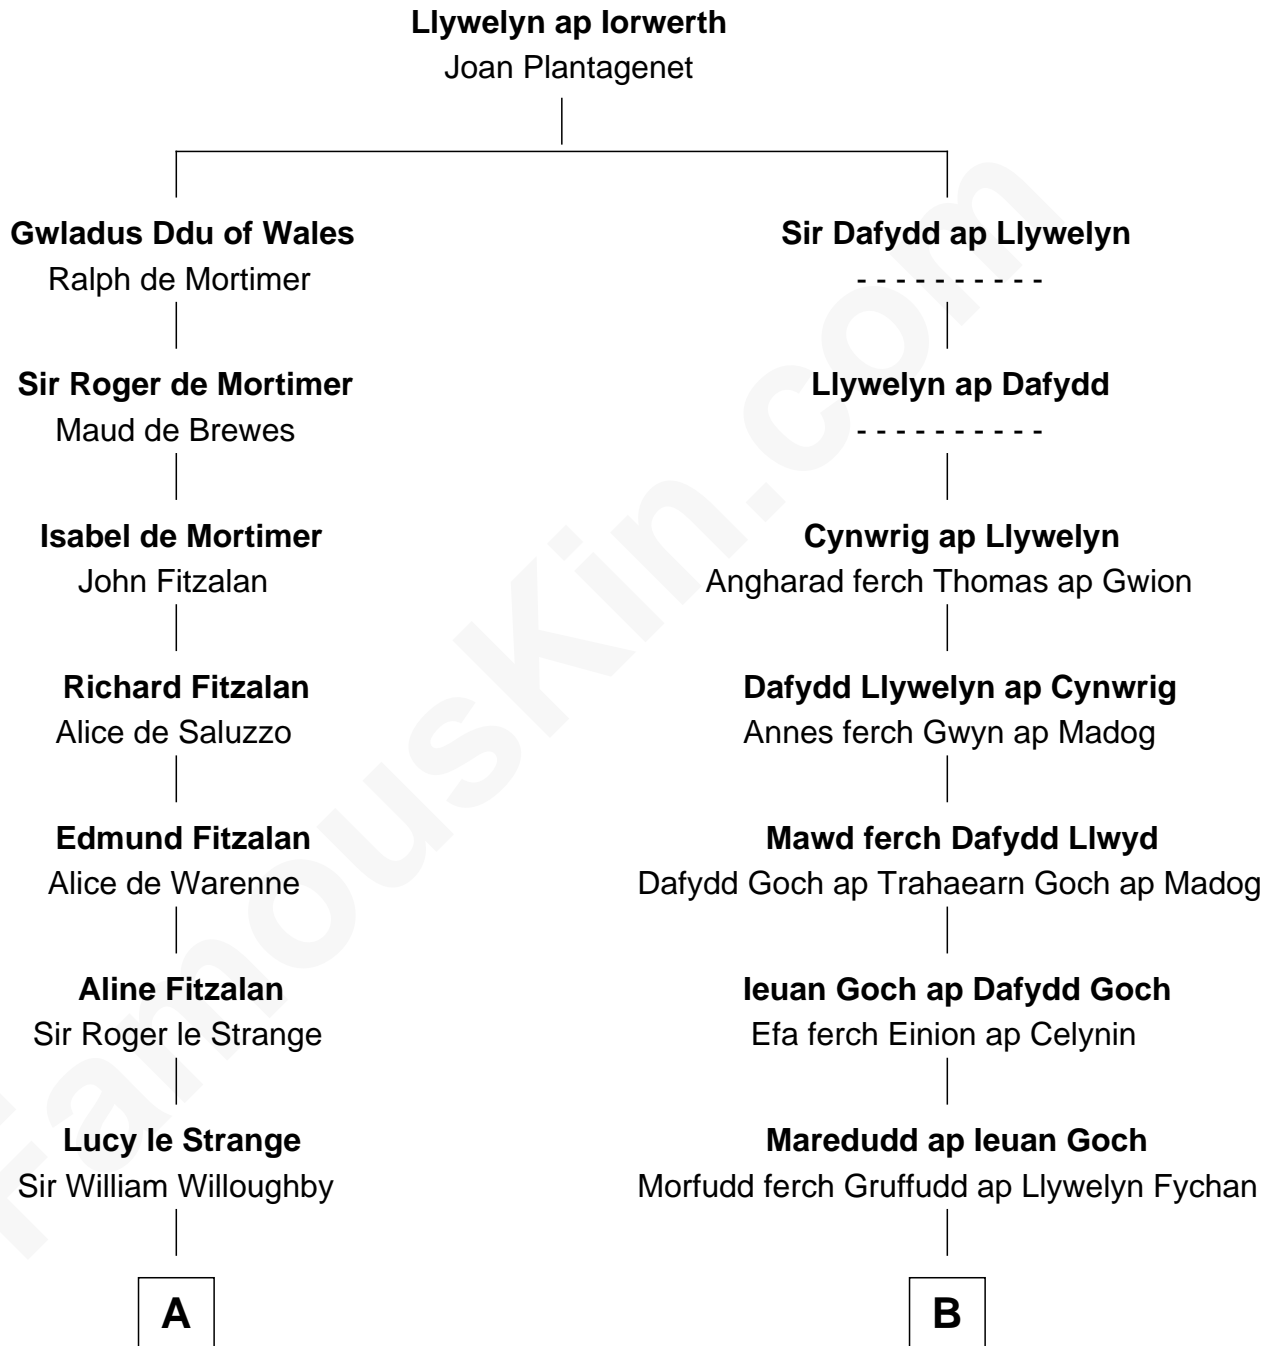

FamousKin.com Relationship Chart of

James C. Jones

10th Governor of Tennessee

16th cousin 4 times removed of

Elihu Yale

Benefactor and Namesake of Yale College

C

—
Peter Jones
Dorothy Chamberlayne

—
Thomas Jones
Susanna - - - - -

—
Peter Jones
Catherine Chappell

—
James C. Jones
10th Governor of Tennessee

FamousKin.com