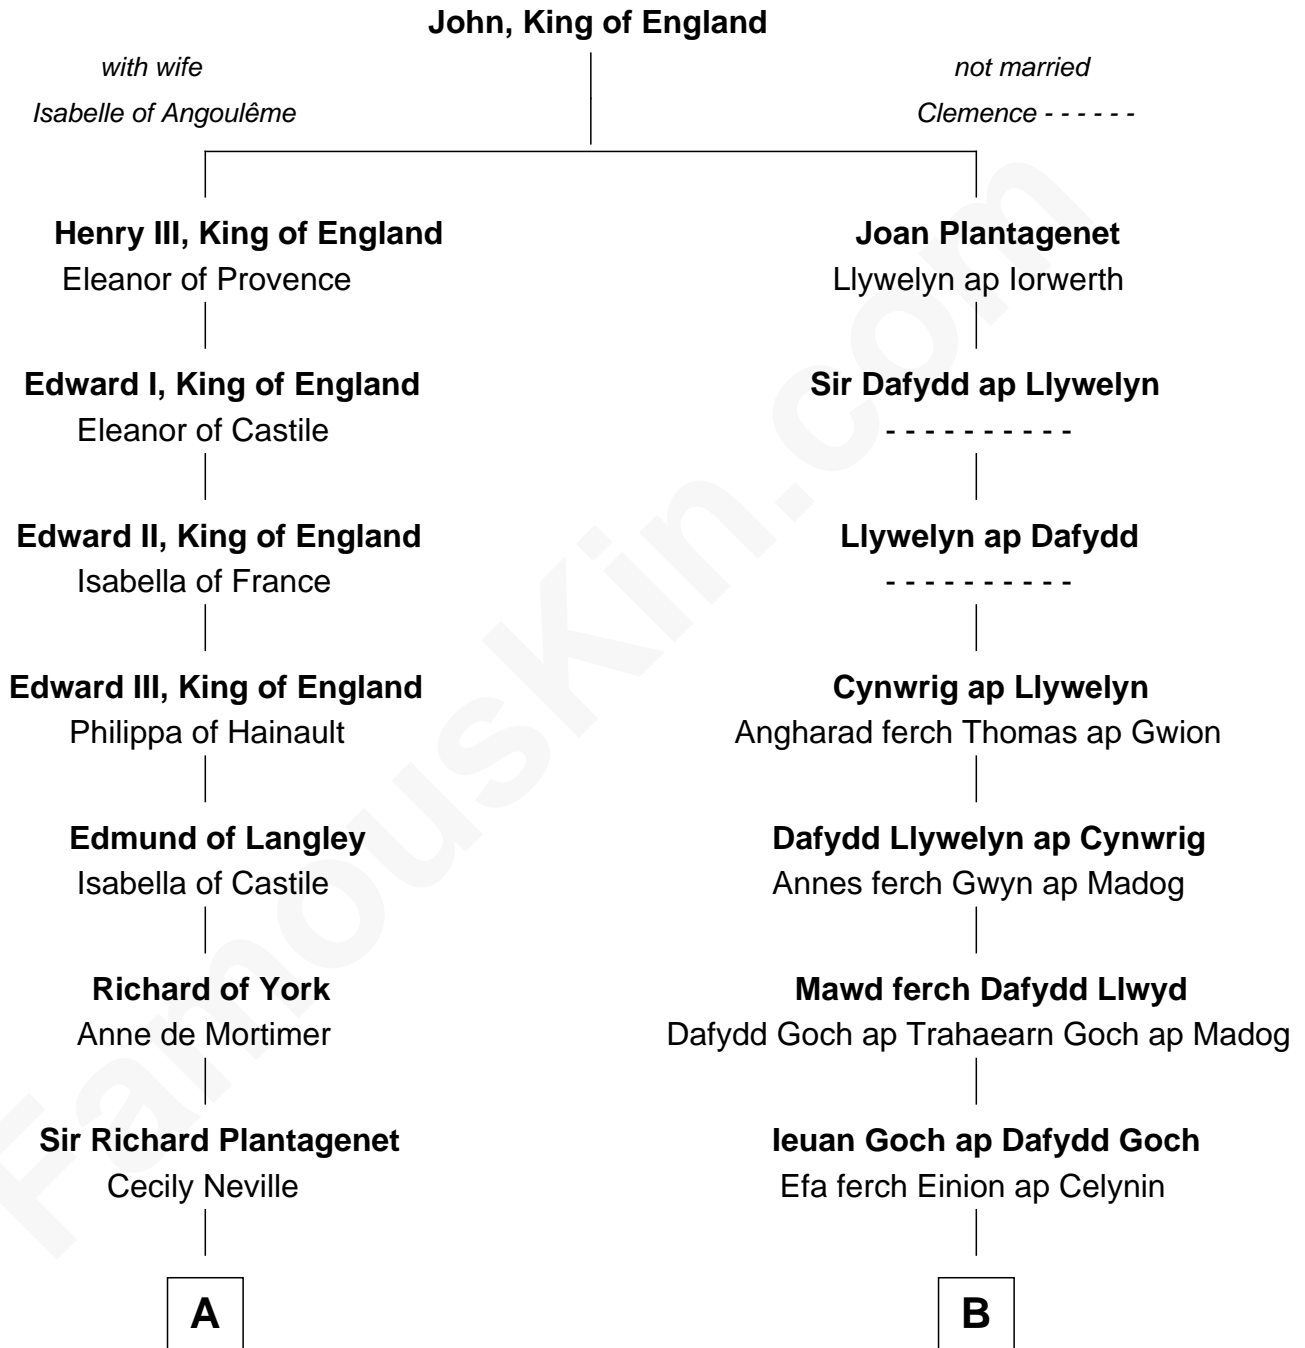

FamousKin.com Relationship Chart of

James C. Jones

10th Governor of Tennessee

17th cousin 1 time removed of

Elihu Yale

Benefactor and Namesake of Yale College

C

—
Peter Jones
Catherine Chappell

—
James C. Jones
10th Governor of Tennessee

FamousKin.com