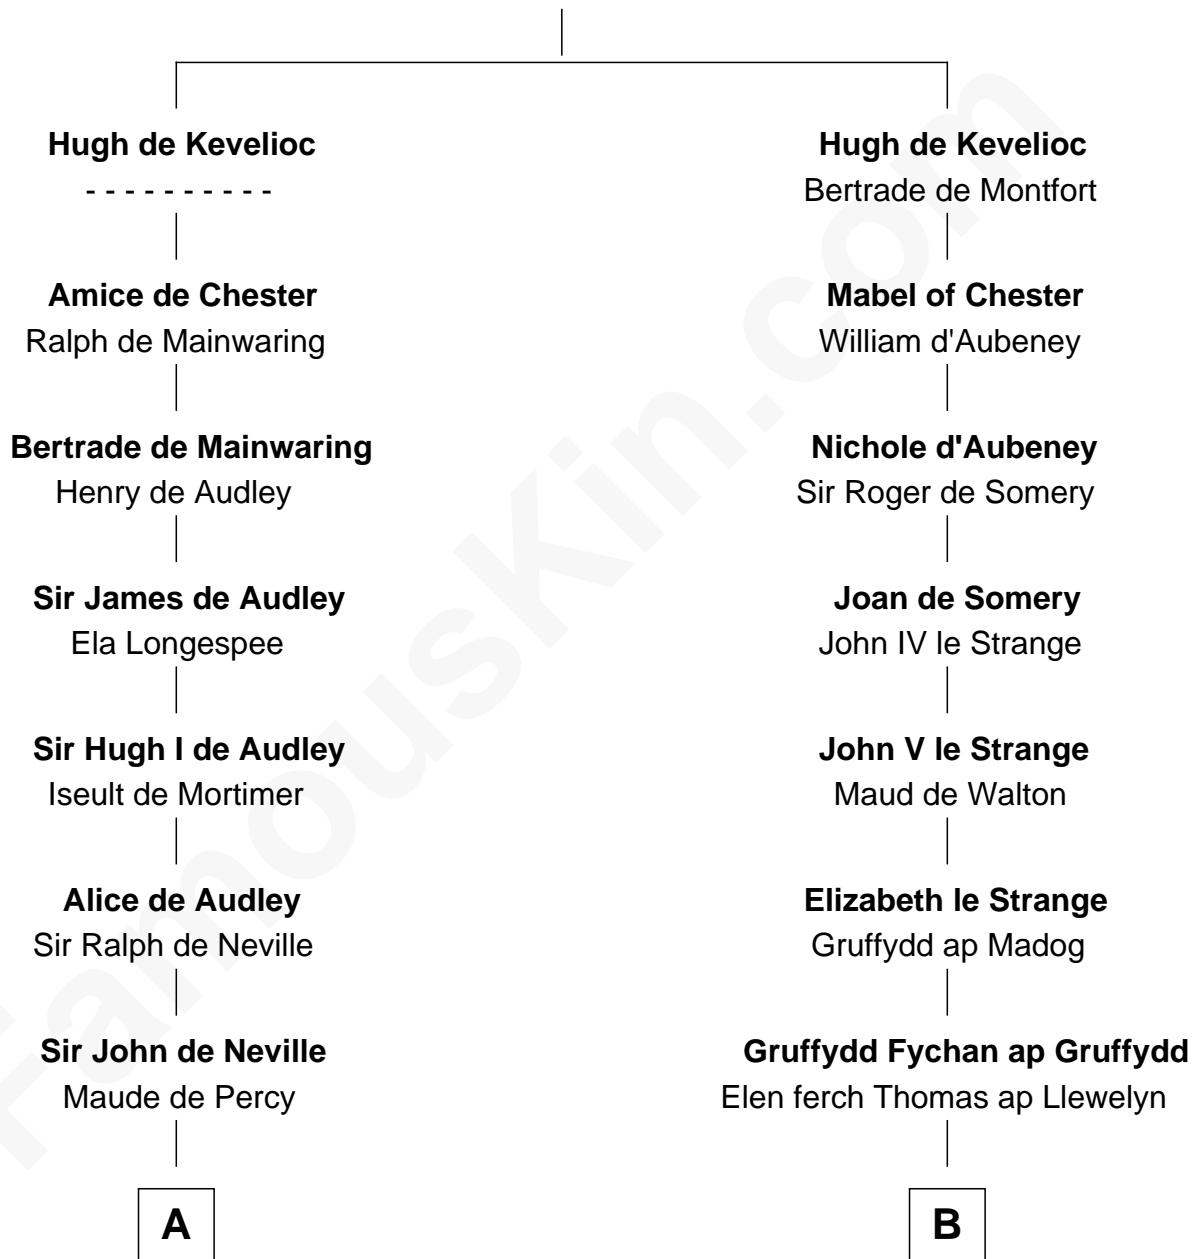

FamousKin.com Relationship Chart of

James C. Jones

10th Governor of Tennessee

15th cousin 5 times removed of

Elihu Yale

Benefactor and Namesake of Yale College

Sir Ranulf de Gernons

Maud of Gloucester

10th Governor of Tennessee

FamousKin.com