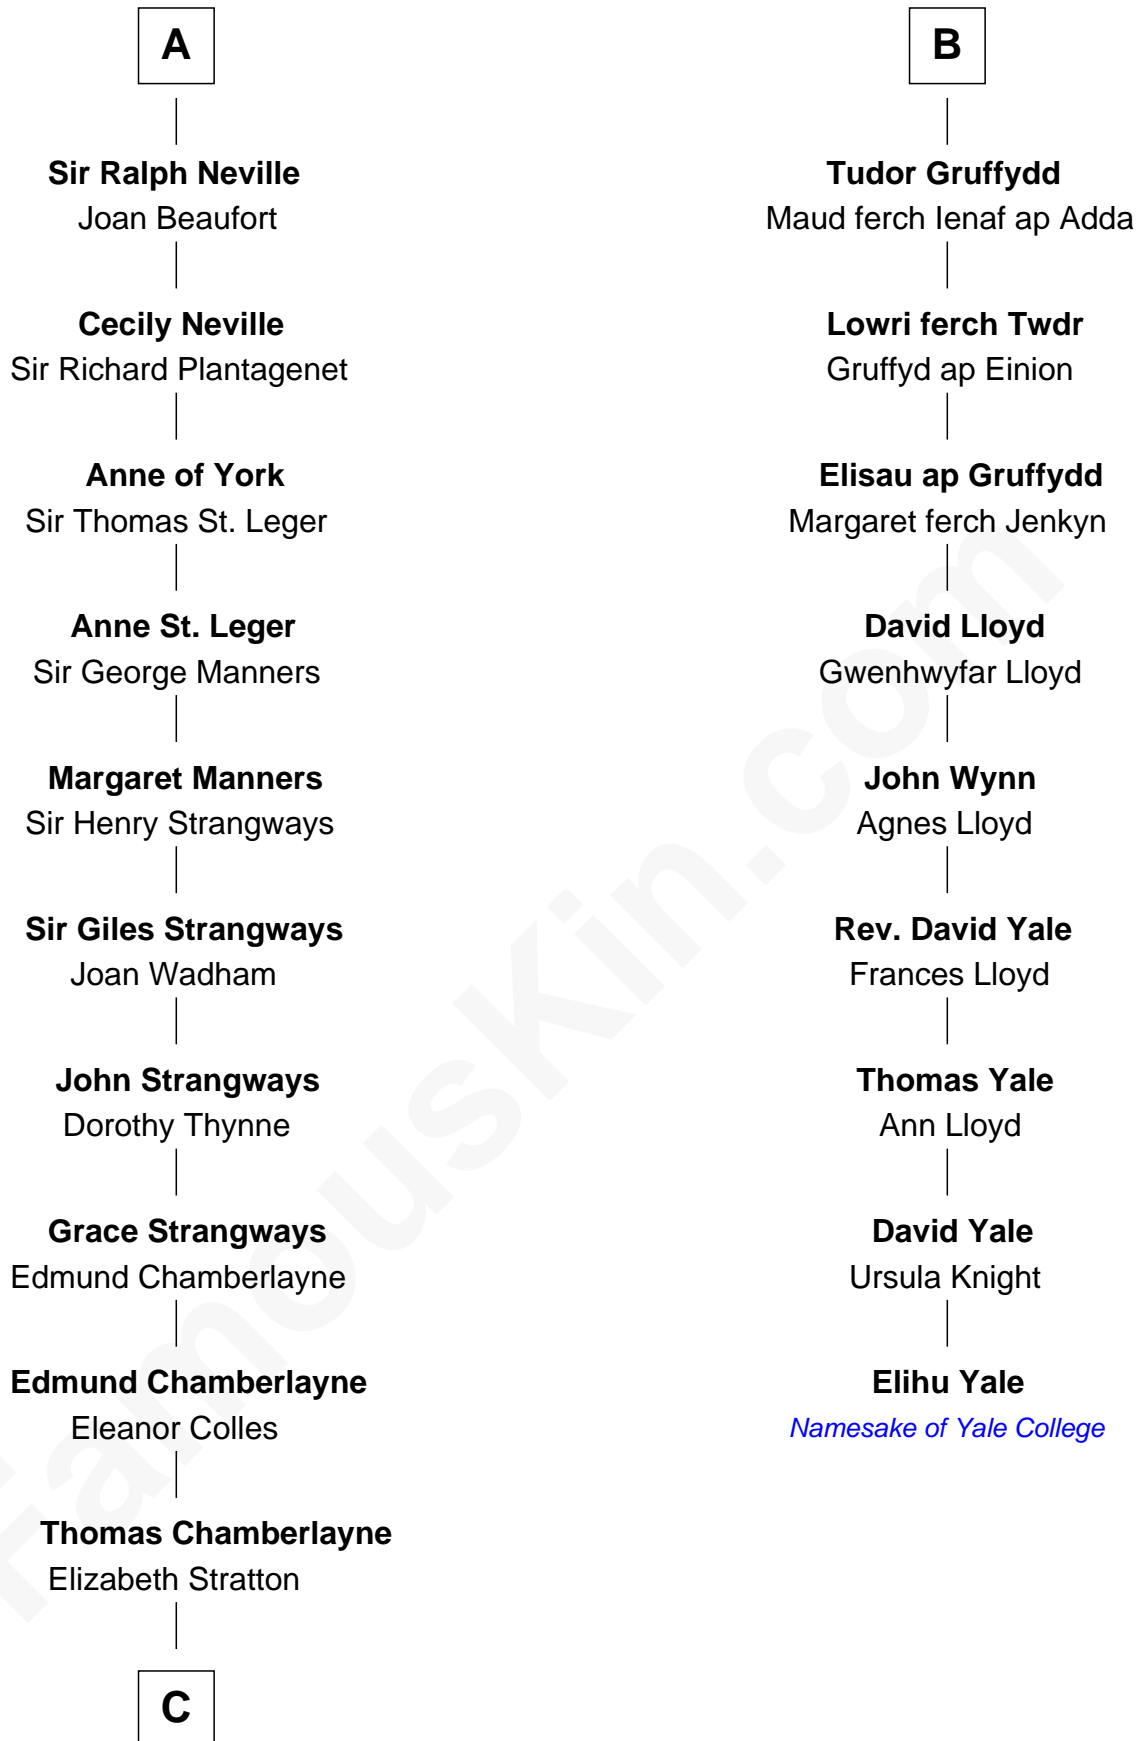

FamousKin.com Relationship Chart of

James C. Jones

10th Governor of Tennessee

15th cousin 5 times removed of

Elihu Yale

Benefactor and Namesake of Yale College

Sir Ranulf de Gernons

Maud of Gloucester

C

|
Dorothy Chamberlayne

Peter Jones

|
Thomas Jones

Susanna - - - - -

|
Peter Jones

Catherine Chappell

|
James C. Jones

10th Governor of Tennessee

FamousKin.com