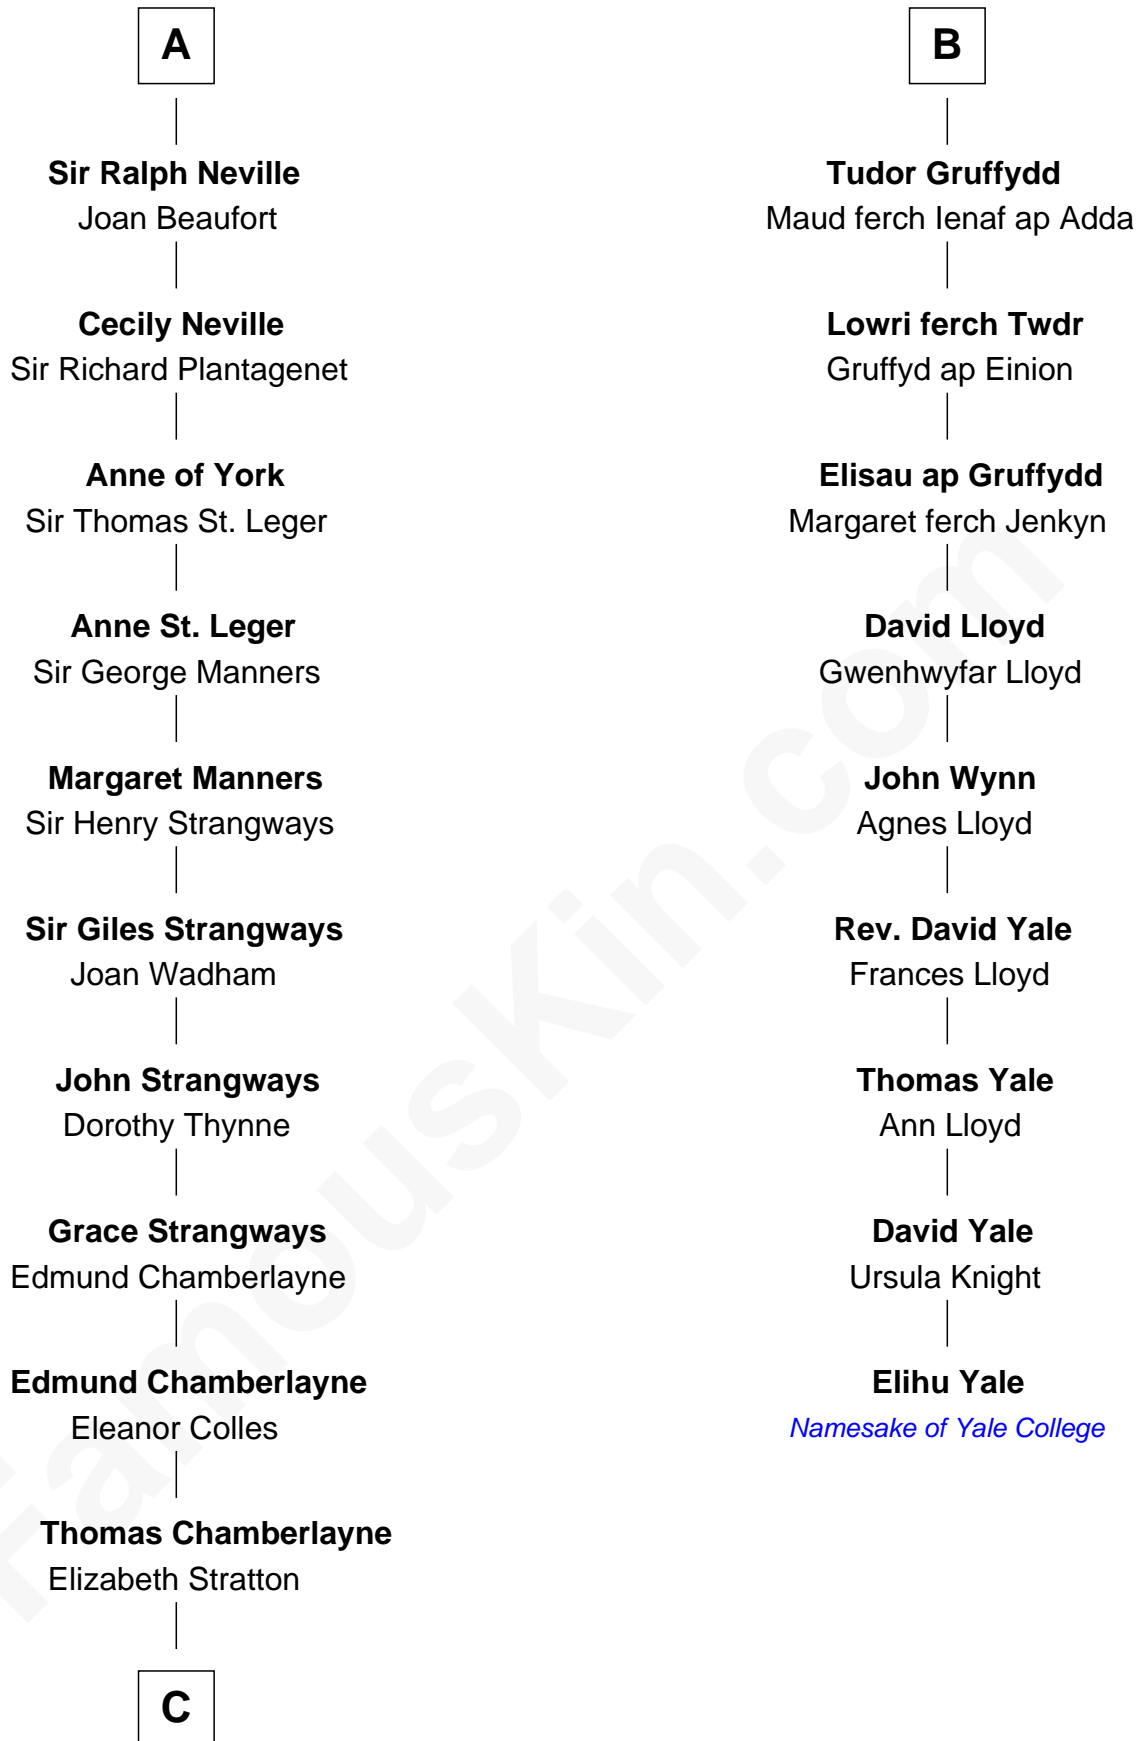

# FamousKin.com Relationship Chart of

**James C. Jones**

*10th Governor of Tennessee*

15th cousin 5 times removed of

**Elihu Yale**

*Benefactor and Namesake of Yale College*

**C**

|  
**Dorothy Chamberlayne**

Peter Jones

|  
**Thomas Jones**

Susanna - - - - -

|  
**Peter Jones**

Catherine Chappell

|  
**James C. Jones**

*10th Governor of Tennessee*

FamousKin.com