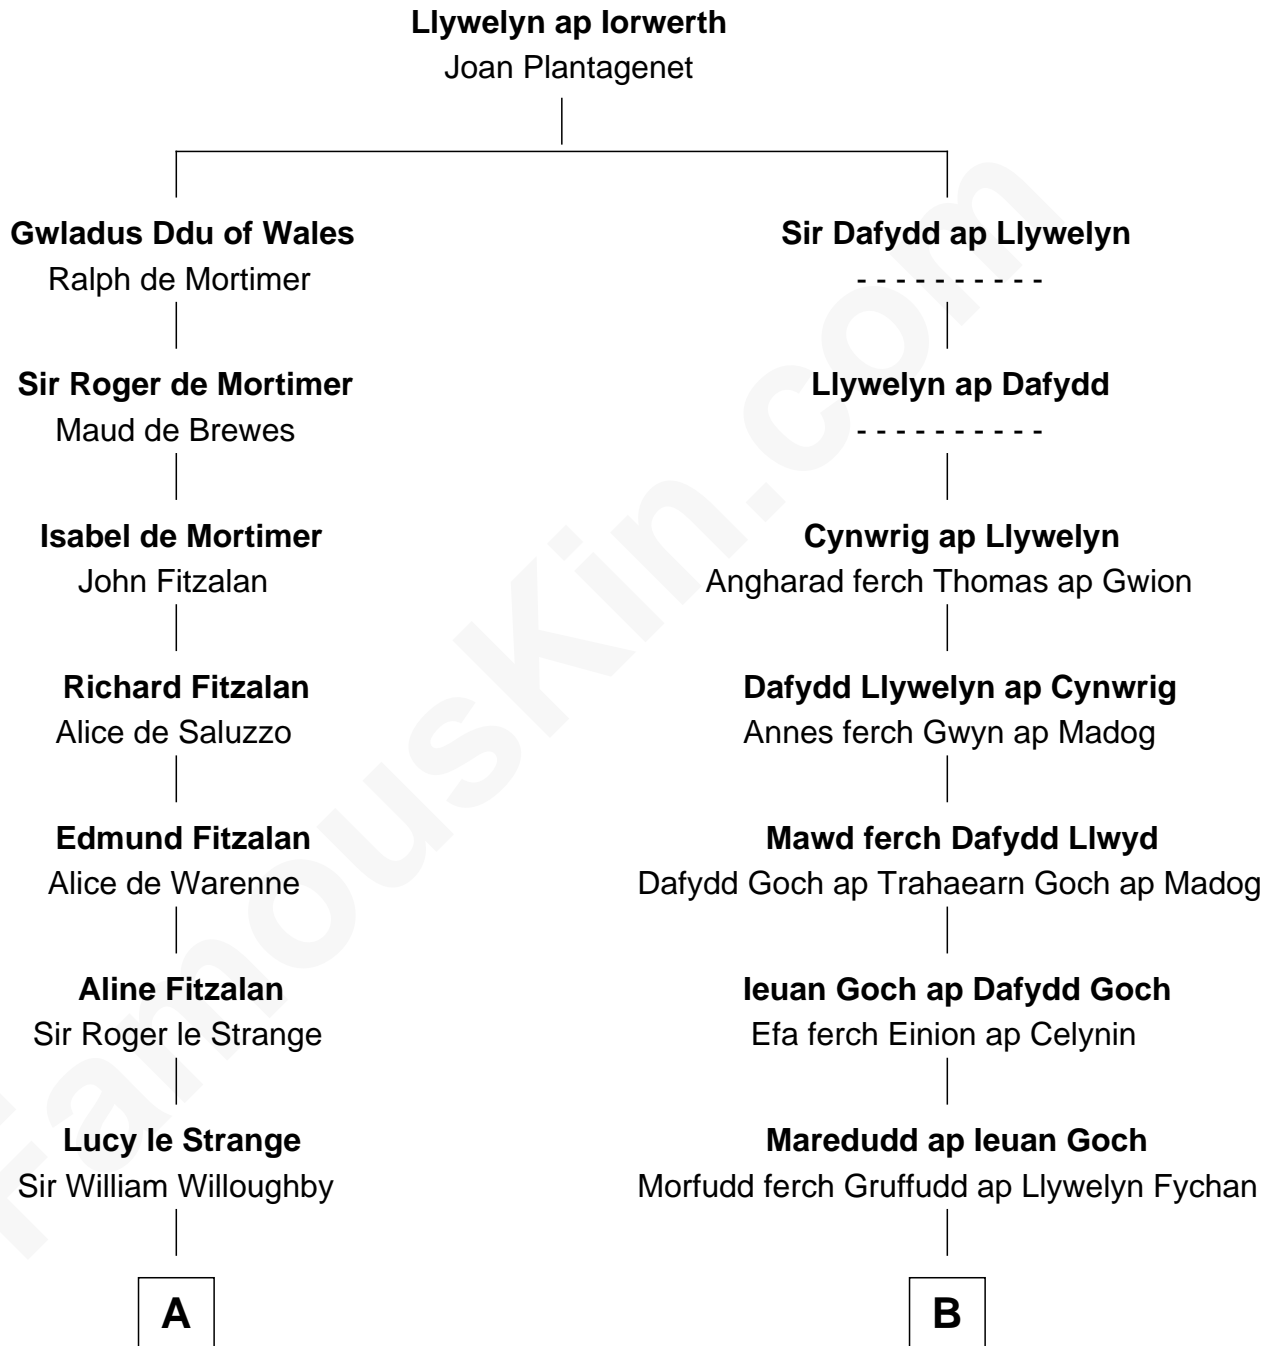

FamousKin.com Relationship Chart of

James C. Jones

10th Governor of Tennessee

15th cousin 5 times removed of

David Yale

(c1613 - 1690) Great Migration Immigrant 1638

C

—
Peter Jones
Dorothy Chamberlayne

—
Thomas Jones
Susanna - - - - -

—
Peter Jones
Catherine Chappell

—
James C. Jones
10th Governor of Tennessee

FamousKin.com