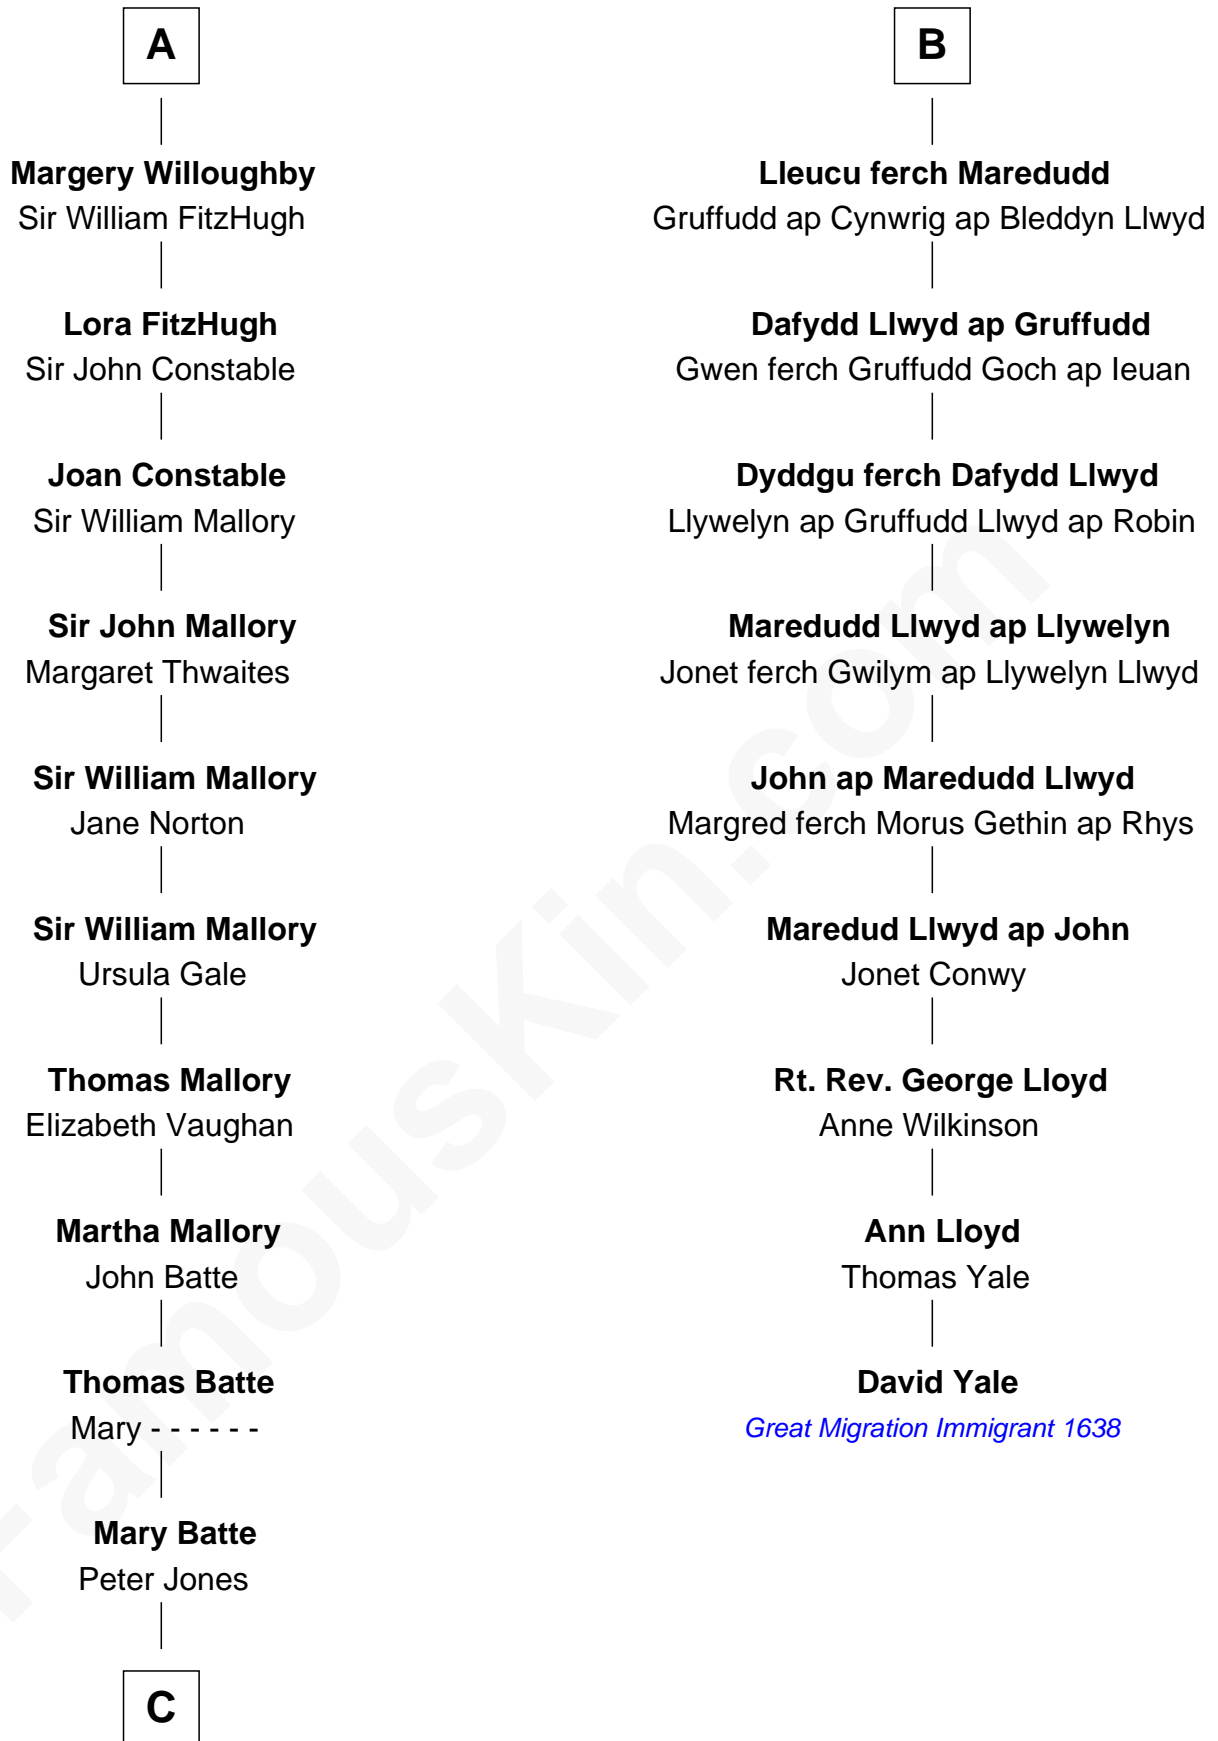

FamousKin.com Relationship Chart of

James C. Jones

10th Governor of Tennessee

15th cousin 5 times removed of

David Yale

(c1613 - 1690) Great Migration Immigrant 1638

C

—
Peter Jones
Dorothy Chamberlayne

—
Thomas Jones
Susanna - - - - -

—
Peter Jones
Catherine Chappell

—
James C. Jones
10th Governor of Tennessee

FamousKin.com