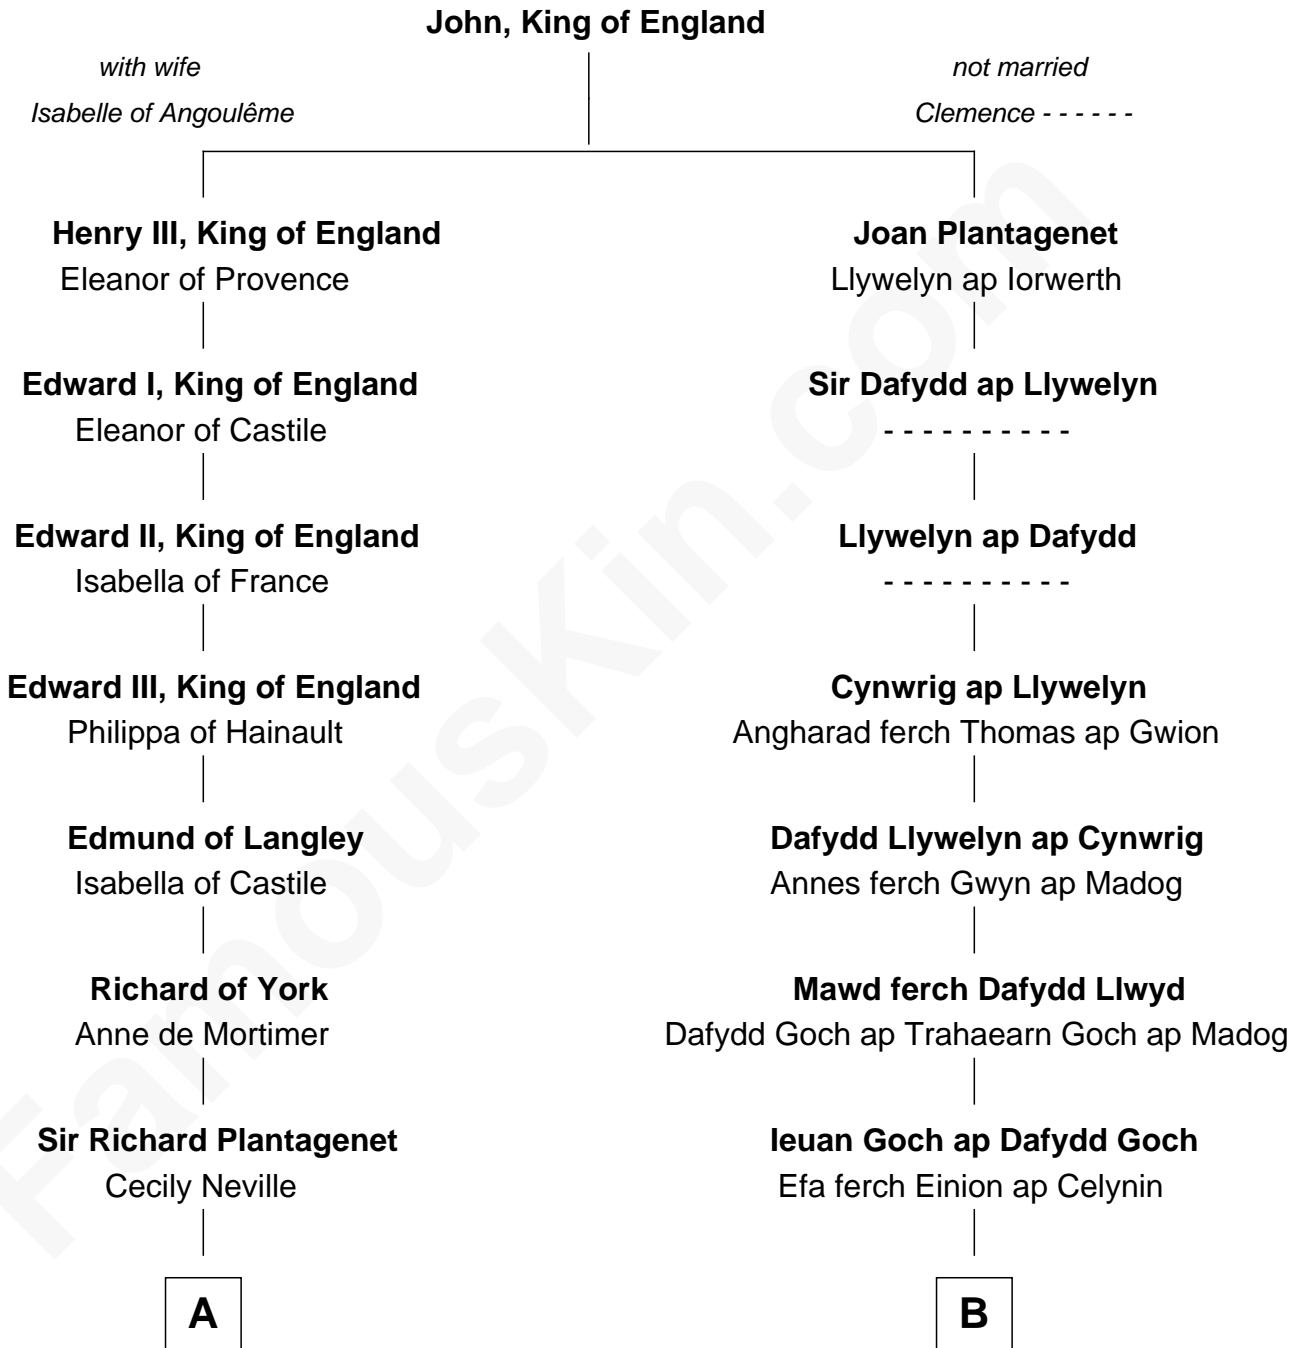

# FamousKin.com Relationship Chart of

**James C. Jones**

10th Governor of Tennessee

16th cousin 2 times removed of

**David Yale**

(c1613 - 1690) Great Migration Immigrant 1638

**C**

—  
**Peter Jones**  
Catherine Chappell

—  
**James C. Jones**  
*10th Governor of Tennessee*

FamousKin.com