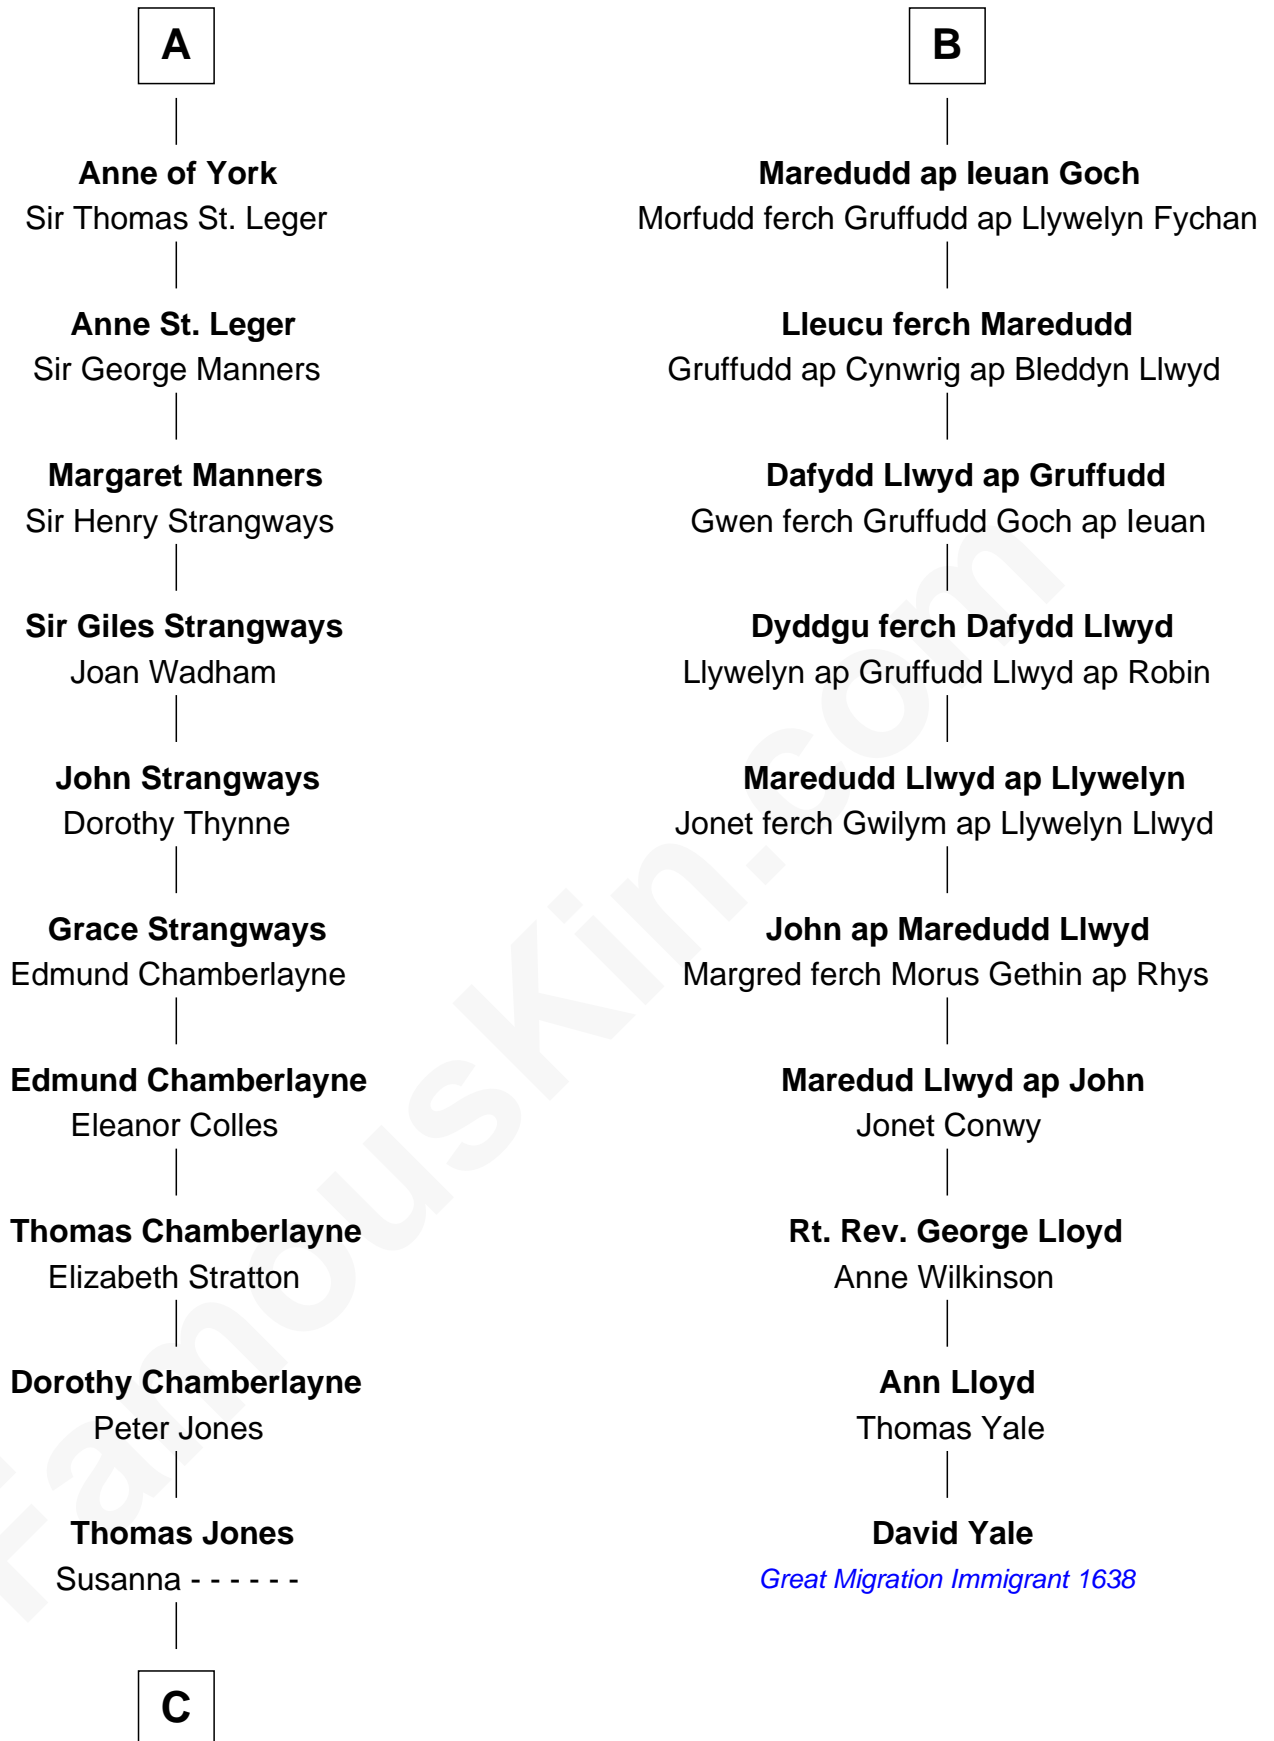

# FamousKin.com Relationship Chart of

**James C. Jones**

10th Governor of Tennessee

16th cousin 2 times removed of

**David Yale**

(c1613 - 1690) Great Migration Immigrant 1638

**C**

—  
**Peter Jones**  
Catherine Chappell

—  
**James C. Jones**  
*10th Governor of Tennessee*

FamousKin.com