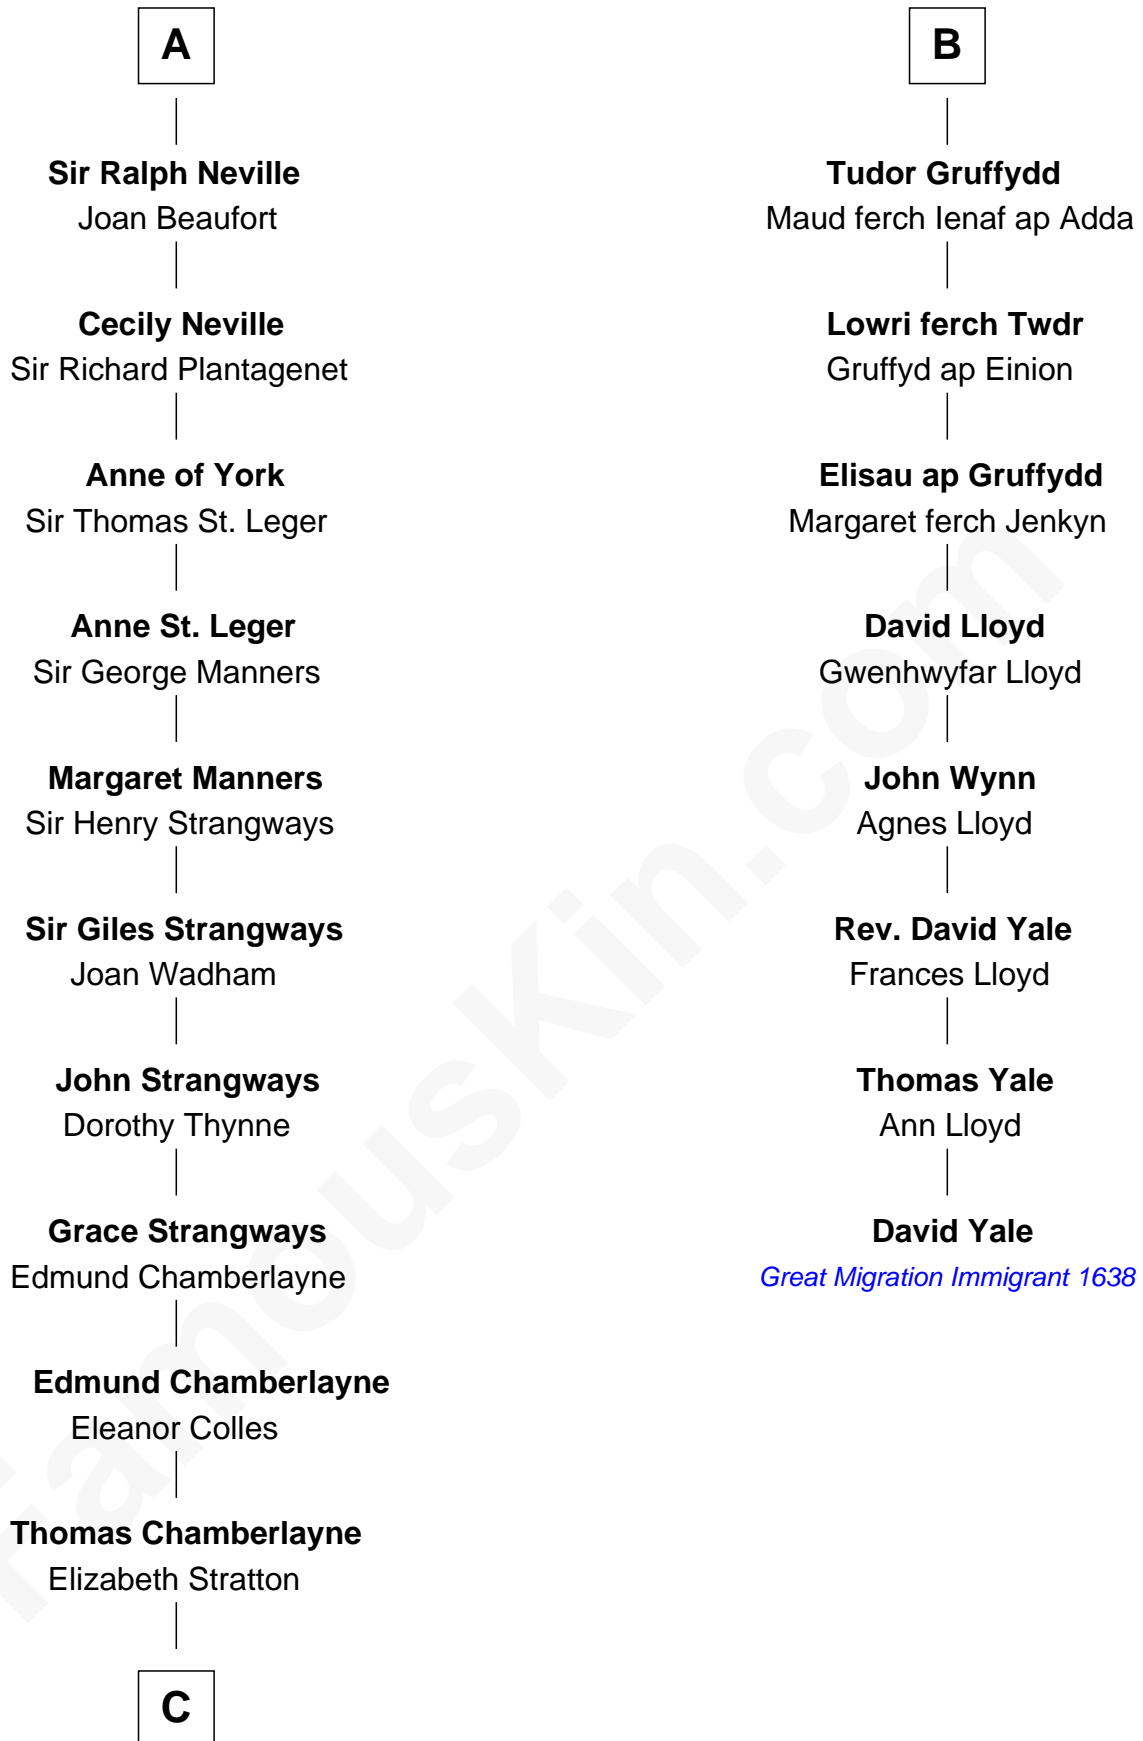

FamousKin.com Relationship Chart of

James C. Jones

10th Governor of Tennessee

14th cousin 6 times removed of

David Yale

(c1613 - 1690) Great Migration Immigrant 1638

C

|
Dorothy Chamberlayne

Peter Jones

|
Thomas Jones

Susanna - - - - -

|
Peter Jones

Catherine Chappell

|
James C. Jones

10th Governor of Tennessee

FamousKin.com