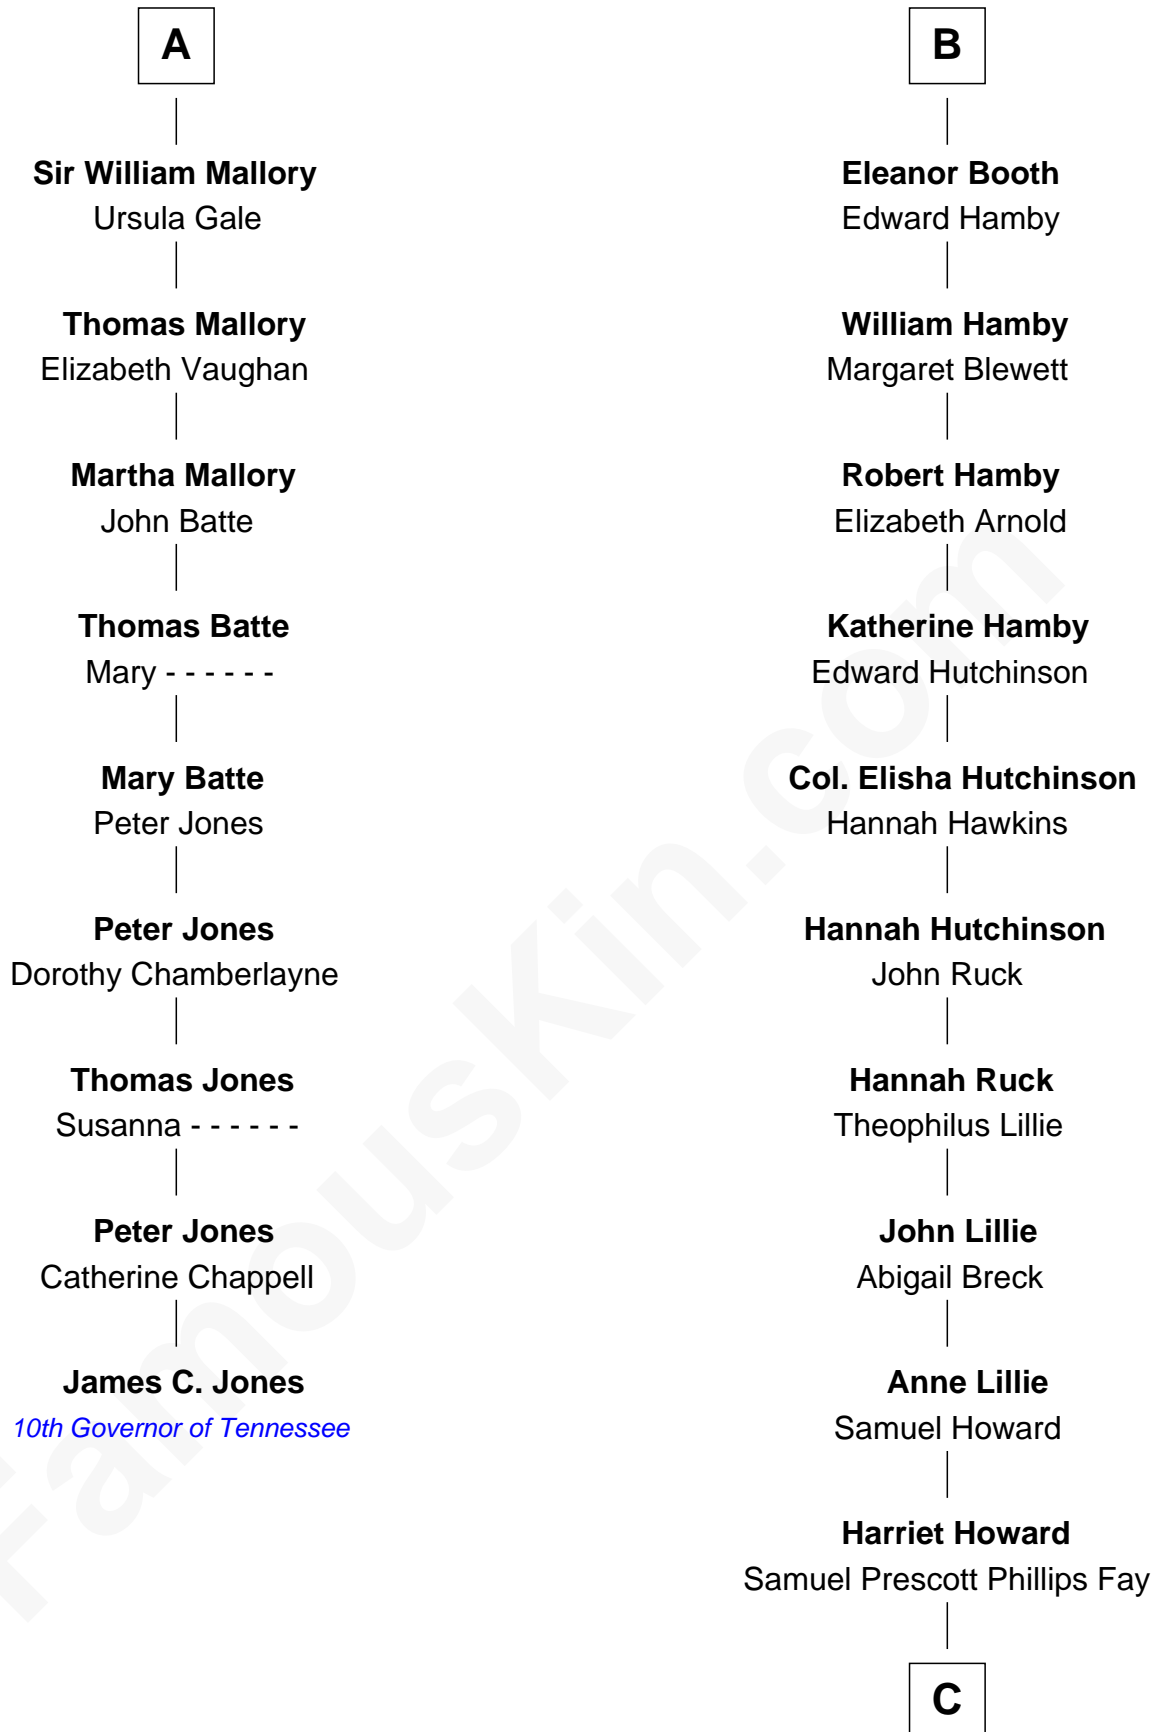

FamousKin.com Relationship Chart of

James C. Jones

10th Governor of Tennessee

15th cousin 6 times removed of

George H. W. Bush

41st U.S. President

Sir Robert de Umfreville

*with wife
Eleanor - - - - -*

Sir Godfrey Hilton

Joan Constable

Sir William Mallory

Sir Godfrey Hilton

Margery Willoughby

Sir John Mallory

Margaret Thwaites

Elizabeth Hilton

Richard Thimbleby

Sir William Mallory

Jane Norton

Anne Thimbleby

John Booth

A

B

C

—
Samuel Howard Fay
Susan Montfort Shellman

—
Harriet Eleanor Fay
Rev. James Smith Bush

—
Samuel Prescott Bush
Flora Sheldon

—
Prescott Sheldon Bush
Dorothy Wear Walker

—
George H. W. Bush
41st U.S. President