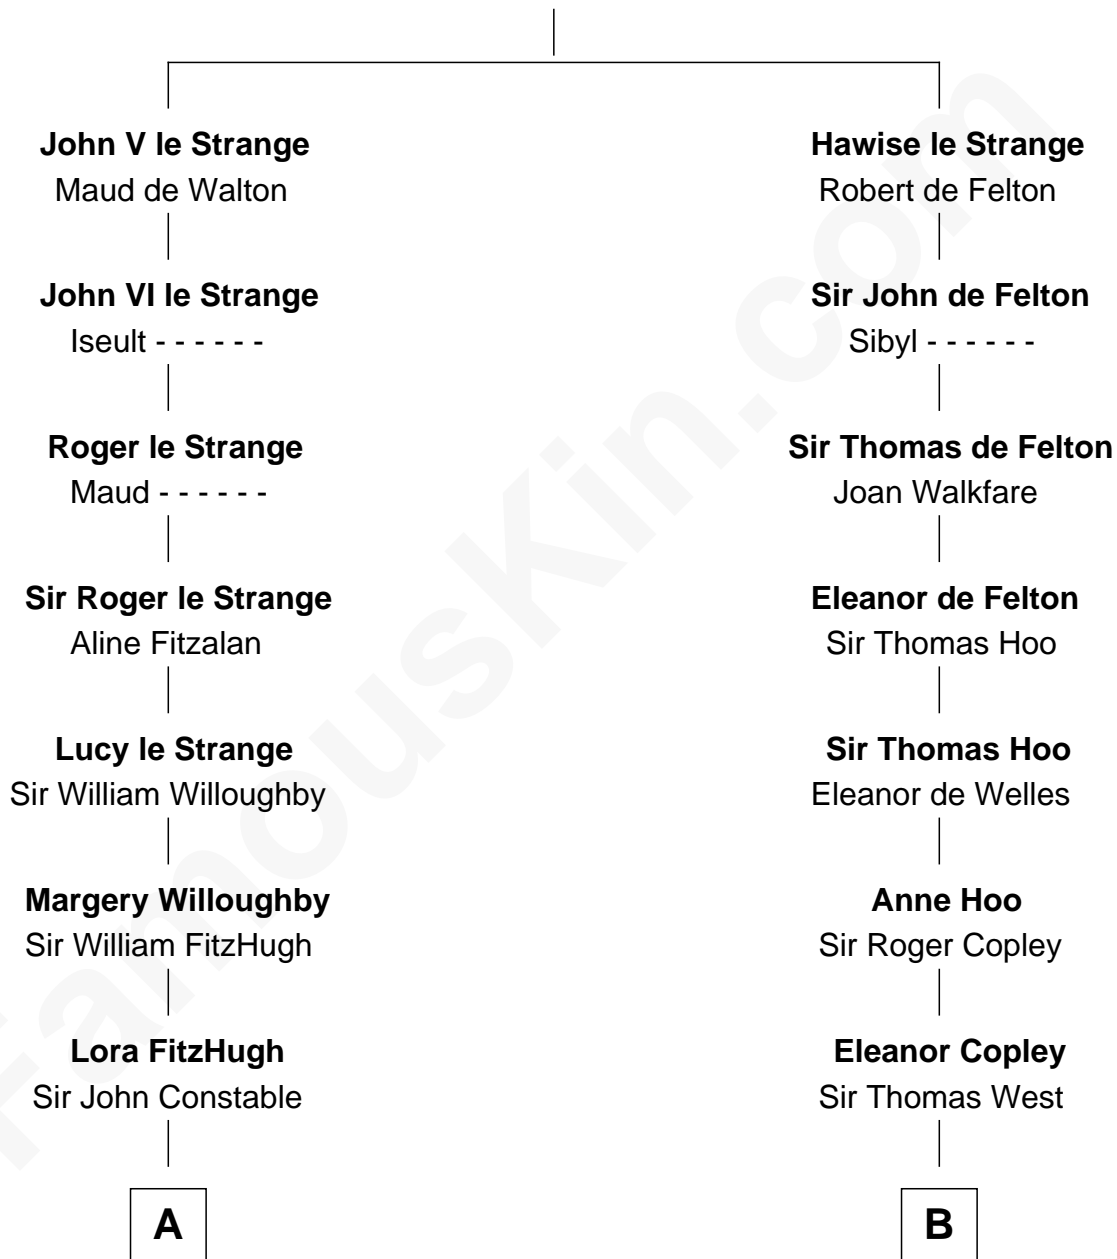

FamousKin.com Relationship Chart of

James C. Jones

10th Governor of Tennessee

18th cousin 3 times removed of

George H. W. Bush

41st U.S. President

John IV le Strange

Joan de Somery

C

Peter Jones
Catherine Chappell

James C. Jones
10th Governor of Tennessee

D

Susan Montfort Shellman
Samuel Howard Fay

Harriet Eleanor Fay
Rev. James Smith Bush

Samuel Prescott Bush
Flora Sheldon

Prescott Sheldon Bush
Dorothy Wear Walker

George H. W. Bush
41st U.S. President

FamousKin.com