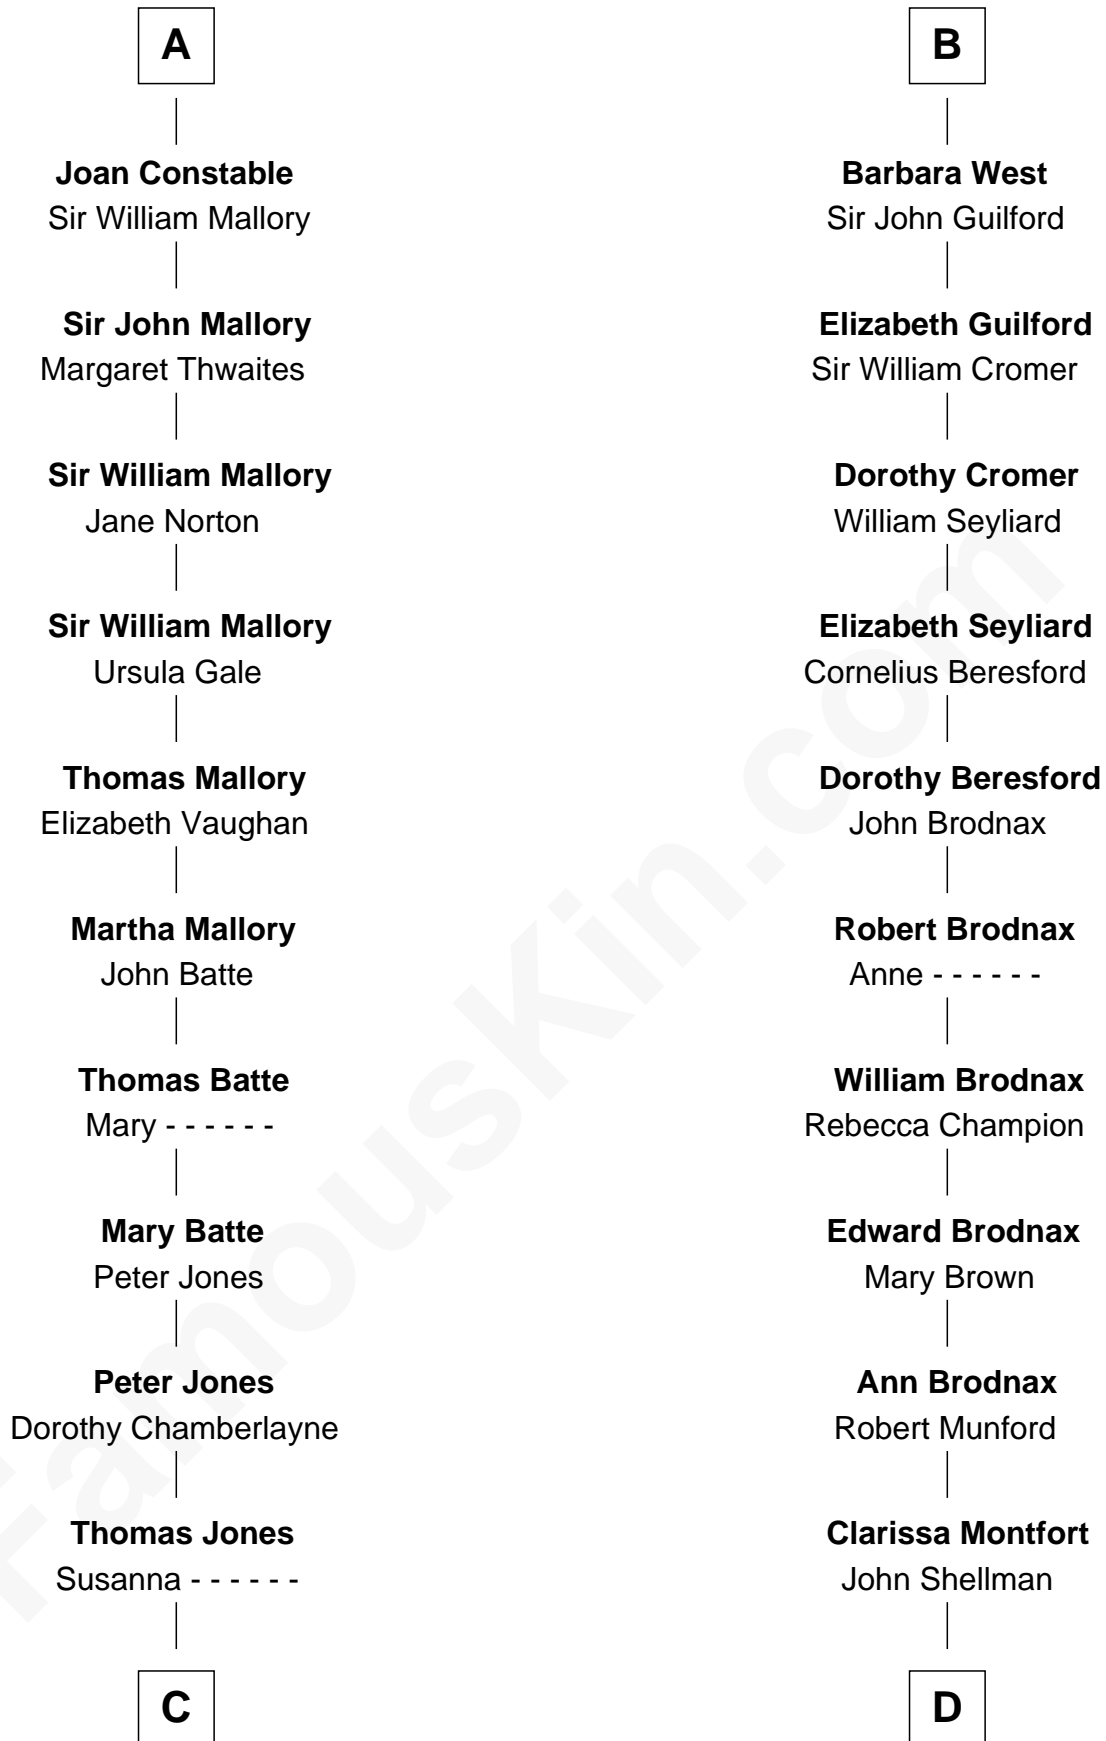

FamousKin.com Relationship Chart of

James C. Jones

10th Governor of Tennessee

18th cousin 3 times removed of

George H. W. Bush

41st U.S. President

John IV le Strange

Joan de Somery

C

Peter Jones
Catherine Chappell

James C. Jones
10th Governor of Tennessee

D

Susan Montfort Shellman
Samuel Howard Fay

Harriet Eleanor Fay
Rev. James Smith Bush

Samuel Prescott Bush
Flora Sheldon

Prescott Sheldon Bush
Dorothy Wear Walker