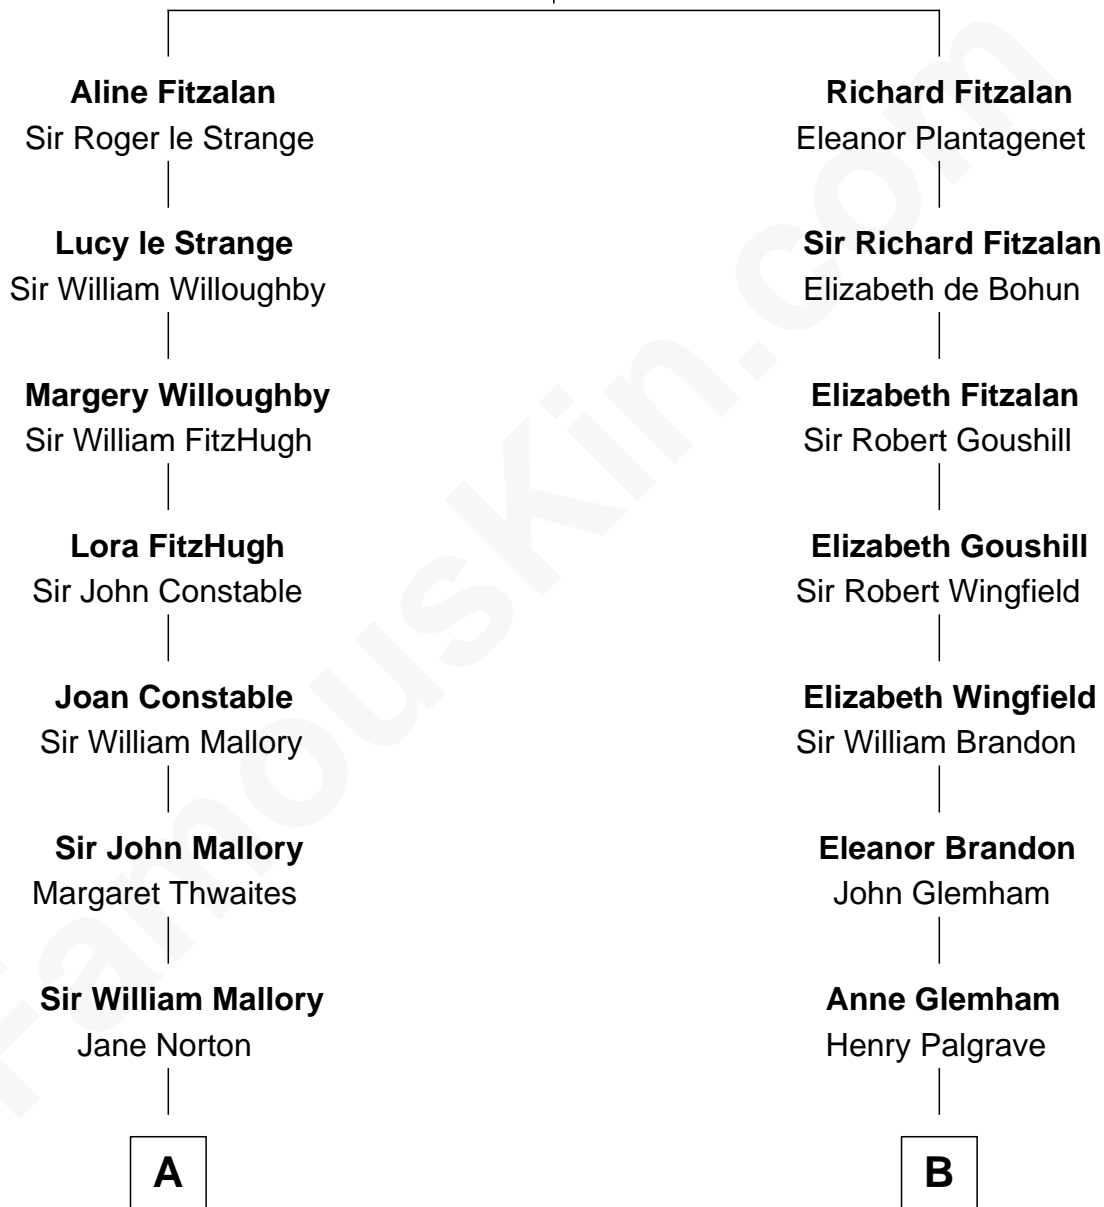

FamousKin.com Relationship Chart of

James C. Jones

10th Governor of Tennessee

15th cousin 6 times removed of

George H. W. Bush

41st U.S. President

Edmund Fitzalan

Alice de Warenne

C

—
Samuel Howard Fay
Susan Montfort Shellman

—
Harriet Eleanor Fay
Rev. James Smith Bush

—
Samuel Prescott Bush
Flora Sheldon

—
Prescott Sheldon Bush
Dorothy Wear Walker

—
George H. W. Bush
41st U.S. President