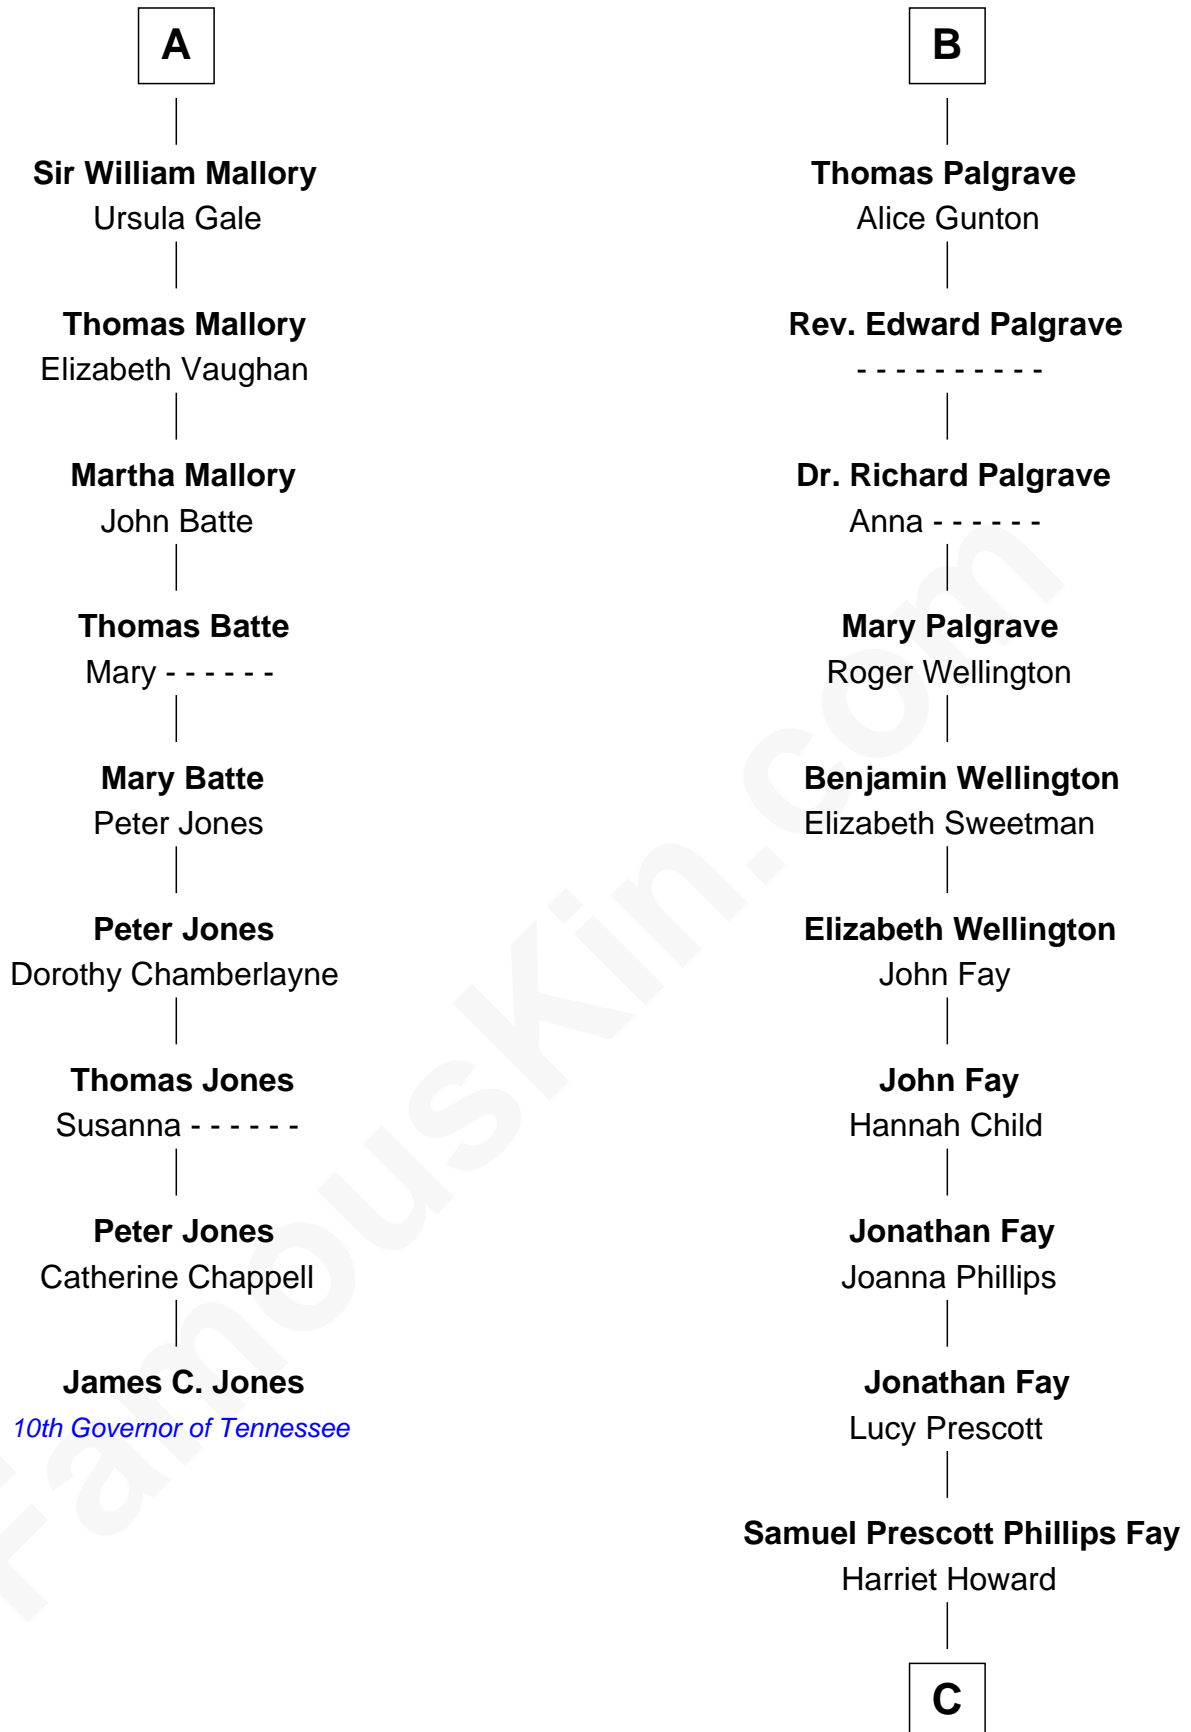

FamousKin.com Relationship Chart of

James C. Jones

10th Governor of Tennessee

15th cousin 6 times removed of

George H. W. Bush

41st U.S. President

Edmund Fitzalan

Alice de Warenne

C

—
Samuel Howard Fay
Susan Montfort Shellman

—
Harriet Eleanor Fay
Rev. James Smith Bush

—
Samuel Prescott Bush
Flora Sheldon

—
Prescott Sheldon Bush
Dorothy Wear Walker

—
George H. W. Bush
41st U.S. President