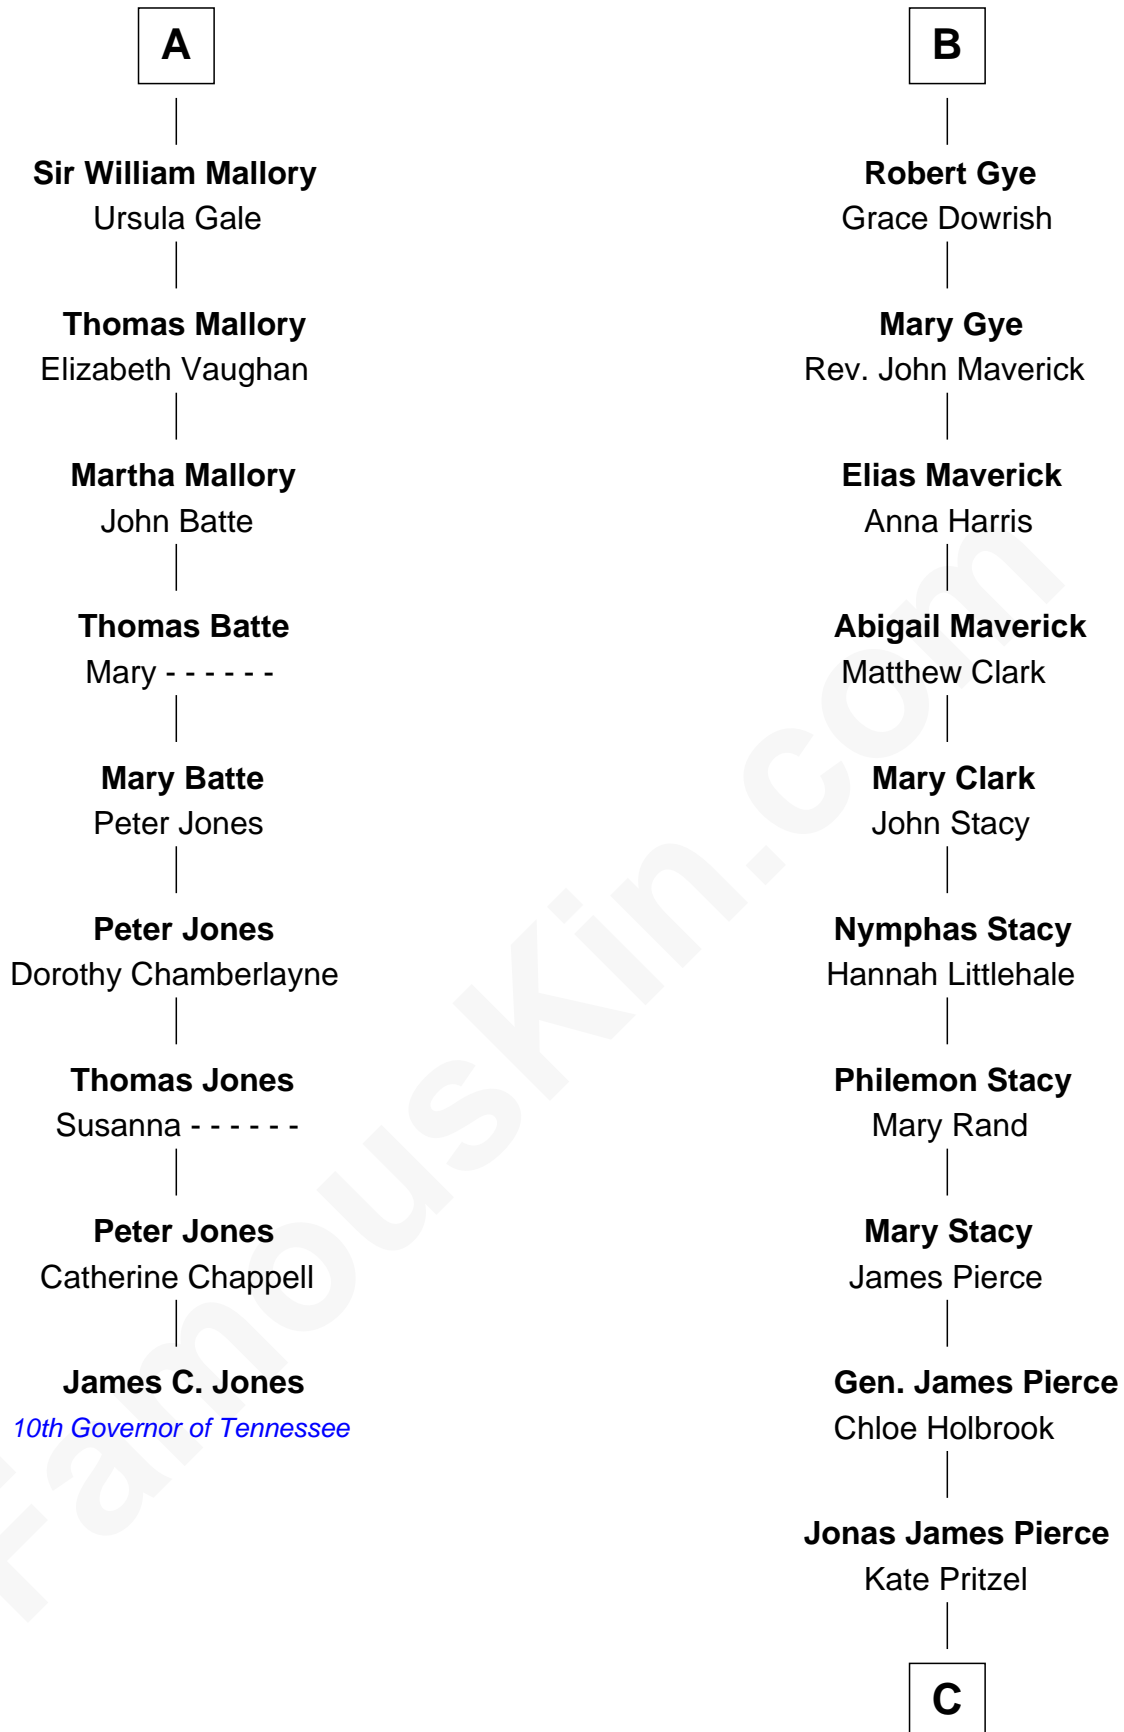

FamousKin.com Relationship Chart of

James C. Jones

10th Governor of Tennessee

15th cousin 4 times removed of

Barbara (Pierce) Bush

First Lady of President George H.W. Bush

Edmund Fitzalan

Alice de Warenne

C

—
Scott Pierce

Mabel Marvin

—
Marvin Pierce

Pauline Robinson

—
Barbara (Pierce) Bush

First Lady of George H.W. Bush

FamousKin.com