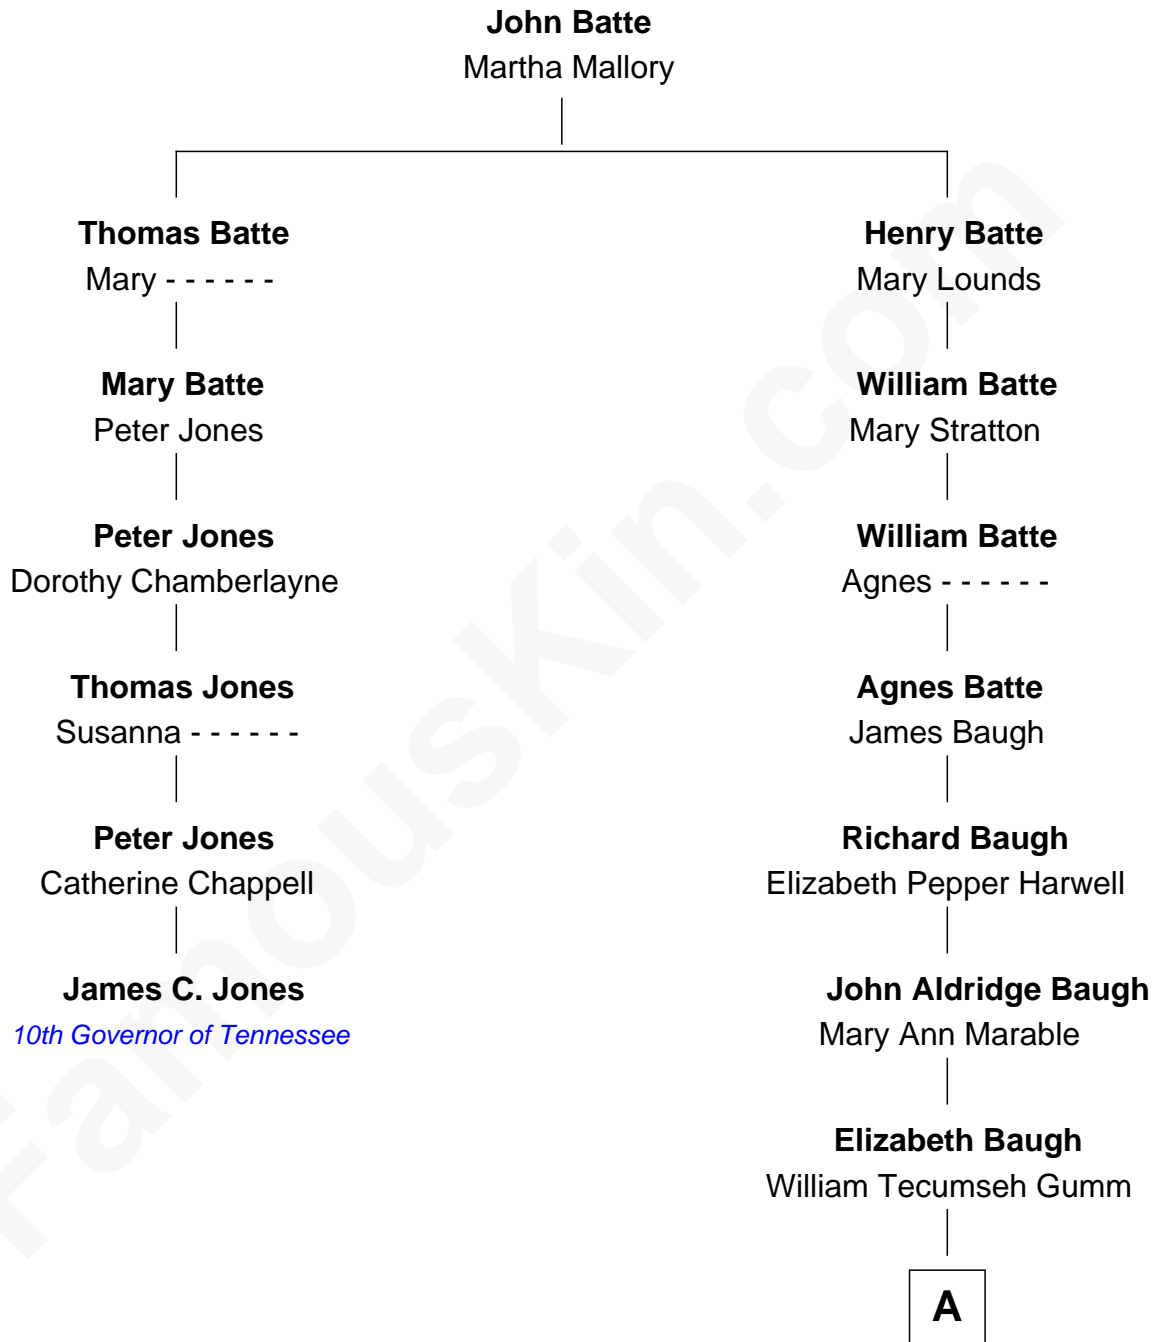

FamousKin.com Relationship Chart of

James C. Jones

10th Governor of Tennessee

5th cousin 3 times removed of

Judy Garland

Singer and Movie Actress

A

|
Francis Avent Gumm

Ethel Marian Milne

|
Judy Garland

Singer and Movie Actress

FamousKin.com