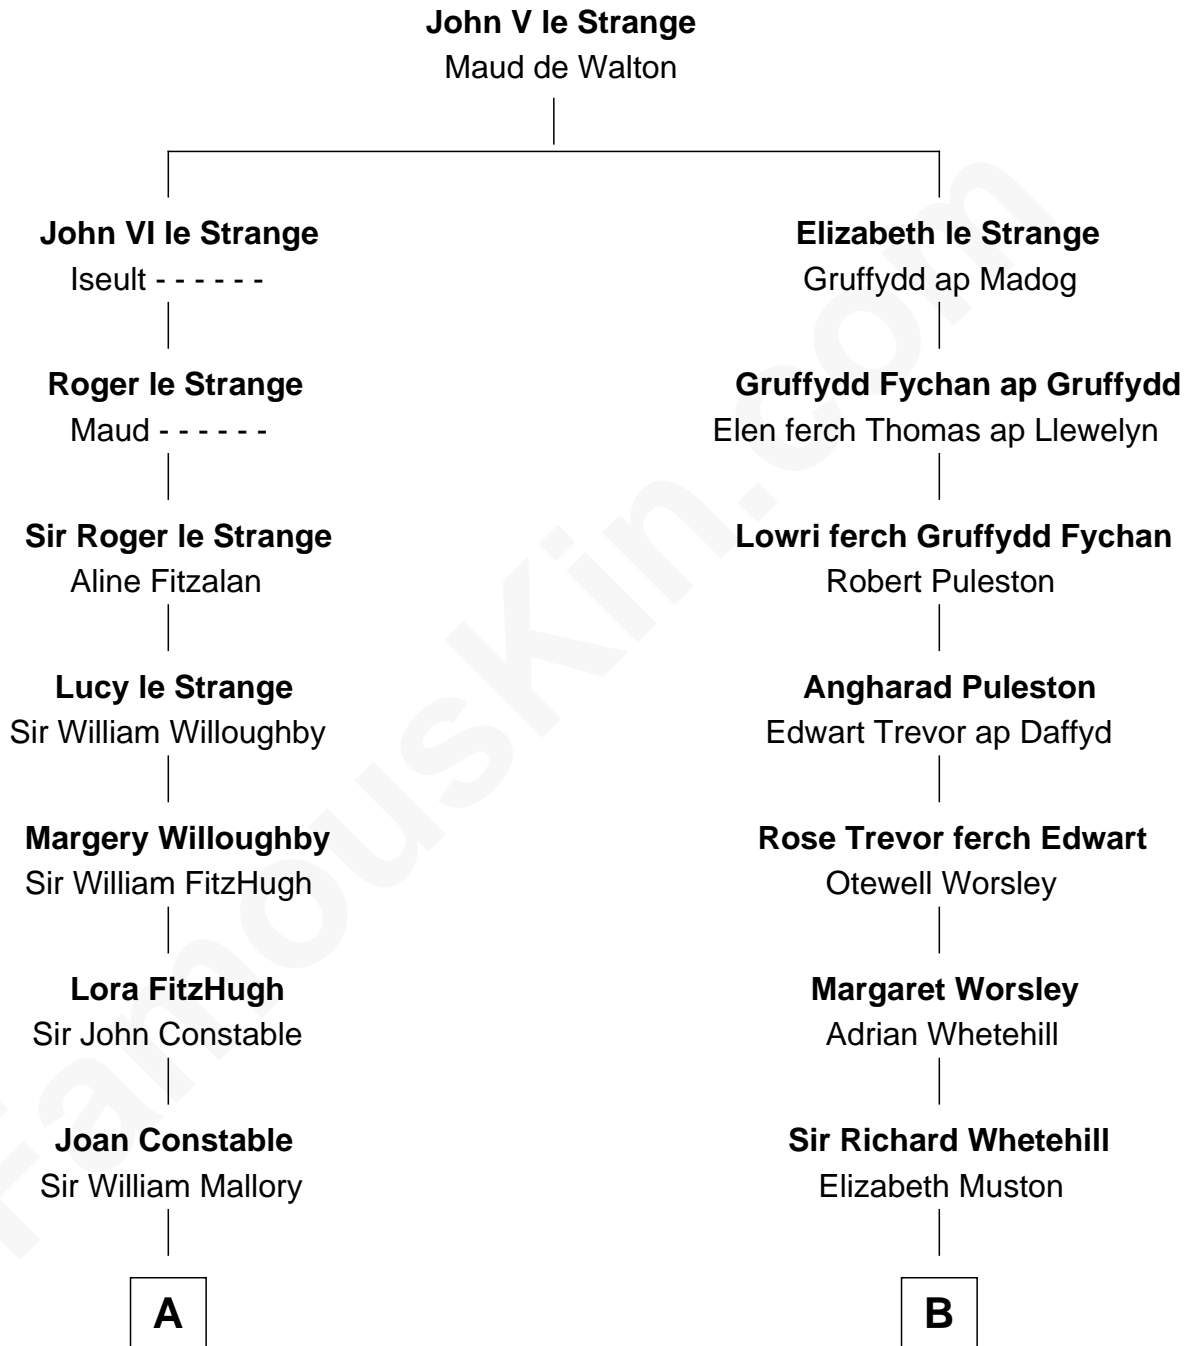

FamousKin.com Relationship Chart of

James C. Jones

10th Governor of Tennessee

17th cousin 2 times removed of

Calvin Coolidge

30th U.S. President

C

Sarah Almeda Brewer
Calvin Galusha Coolidge

Col. John Calvin Coolidge
Victoria Josephine Moor

Calvin Coolidge
30th U.S. President

FamousKin.com