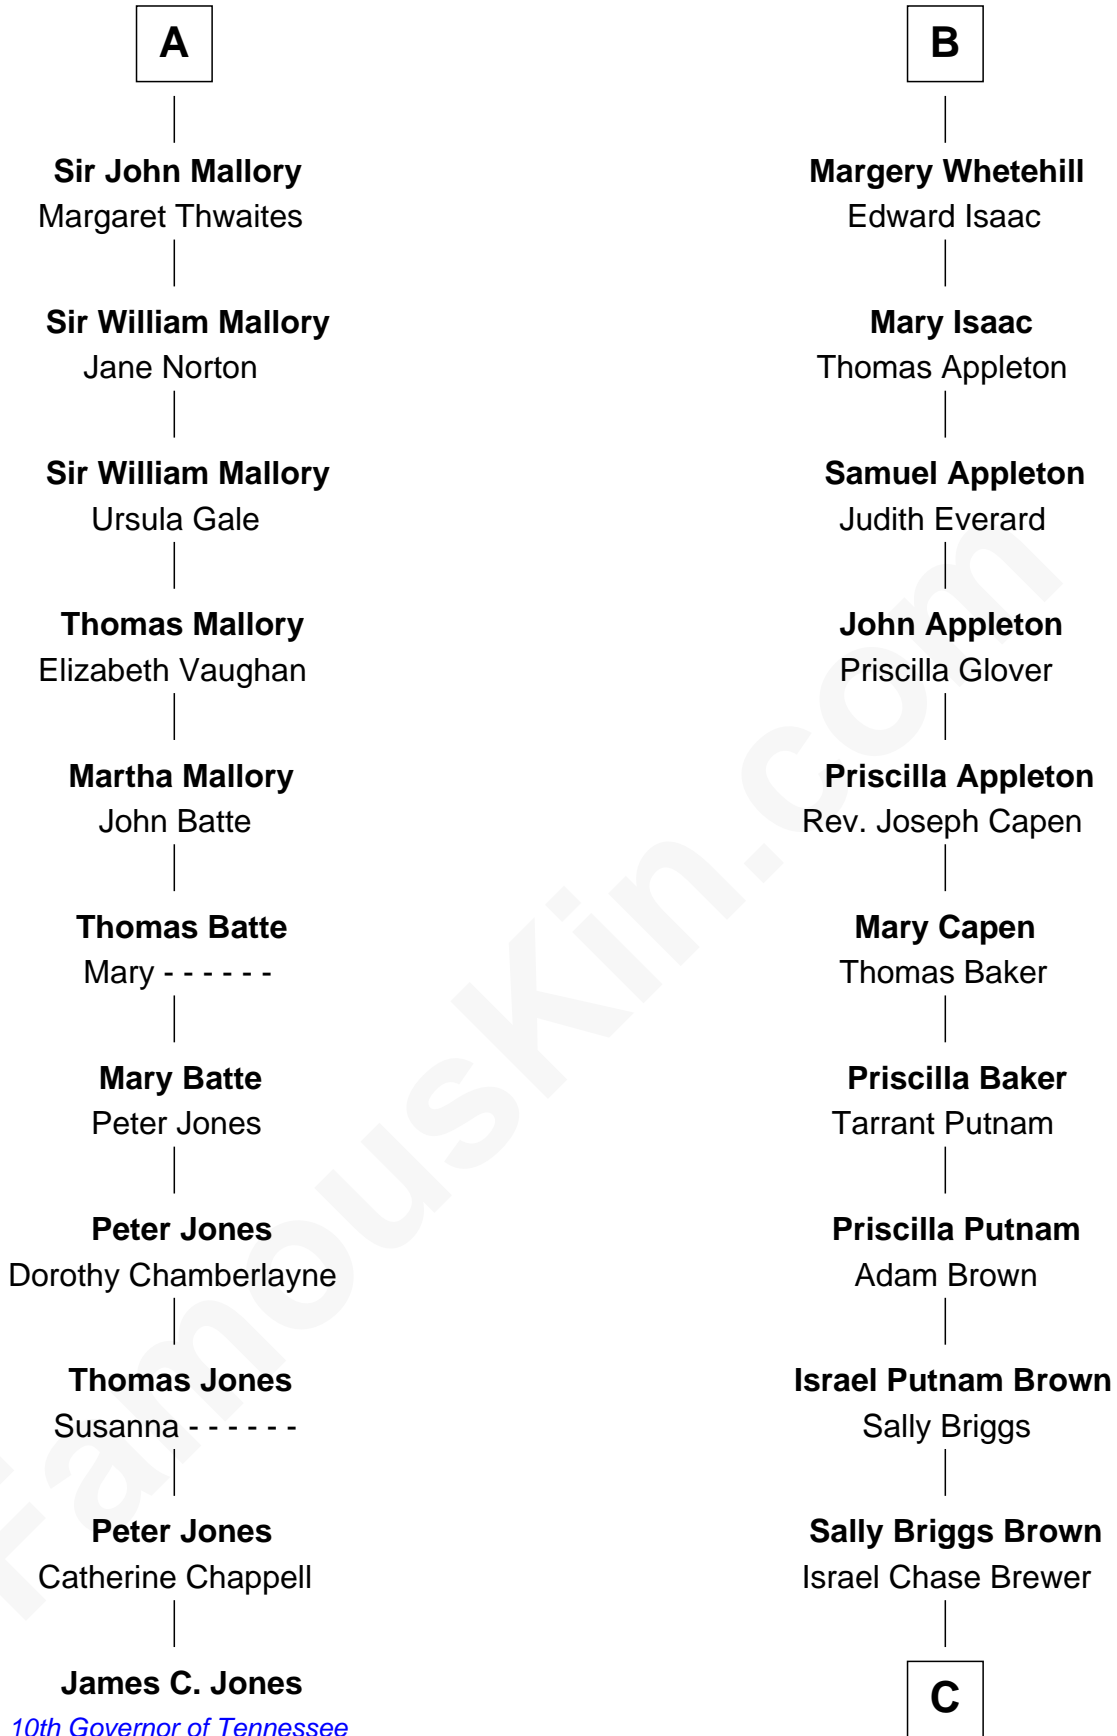

FamousKin.com Relationship Chart of

James C. Jones

10th Governor of Tennessee

17th cousin 2 times removed of

Calvin Coolidge

30th U.S. President

C

Sarah Almeda Brewer
Calvin Galusha Coolidge

Col. John Calvin Coolidge
Victoria Josephine Moor

Calvin Coolidge
30th U.S. President

FamousKin.com