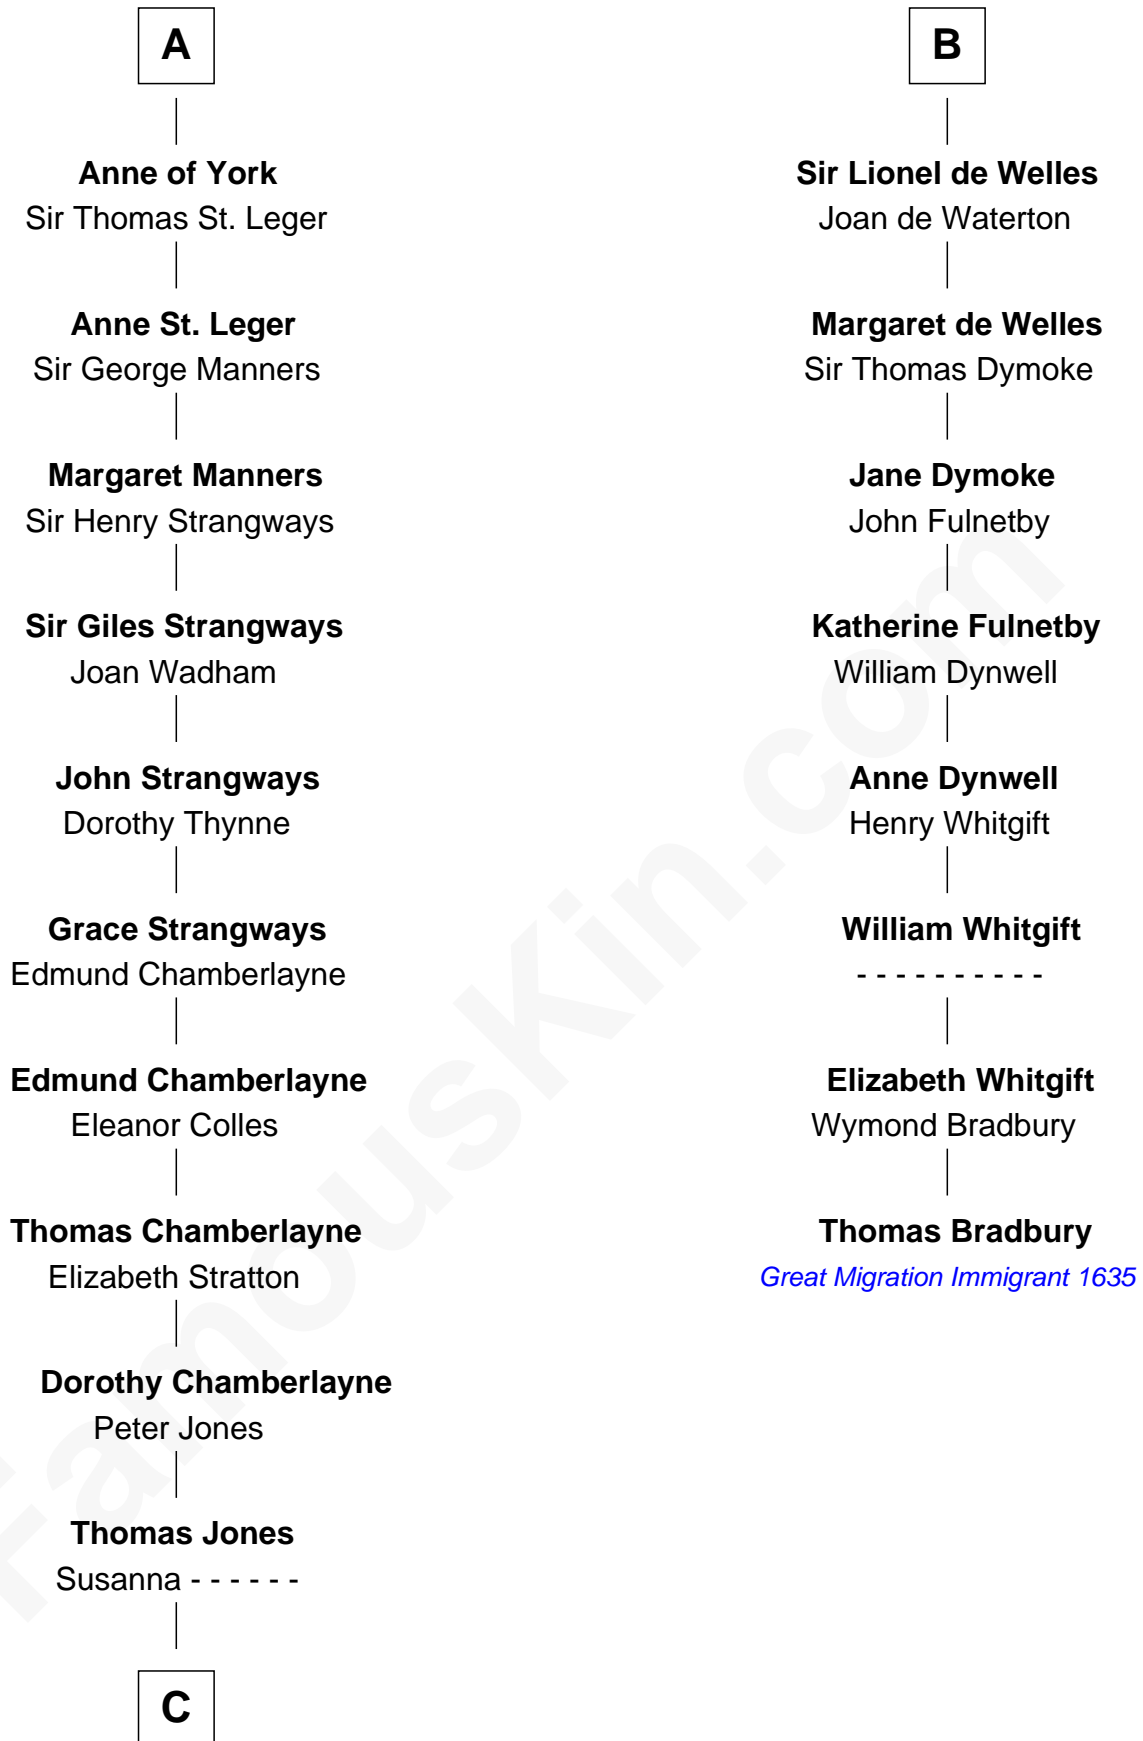

FamousKin.com Relationship Chart of

James C. Jones

10th Governor of Tennessee

14th cousin 4 times removed of

Thomas Bradbury

(c1610/11 - 1694/5) Great Migration Immigrant 1635

John, King of England

Isabelle of Angoulême

Henry III, King of England

Eleanor of Provence

Edward I, King of England

Eleanor of Castile

Edward II, King of England

Isabella of France

Edward III, King of England

Philippa of Hainault

Eleanor of Provence

Edmund Plantagenet

Blanche of Artois

Henry Plantagenet

Maud de Chaworth

Joan of Lancaster

John de Mowbray

John de Mowbray

Elizabeth de Segrave

Eleanor de Mowbray

John de Welles

Eudo de Welles

Maud de Greystoke

B

C

—
Peter Jones
Catherine Chappell