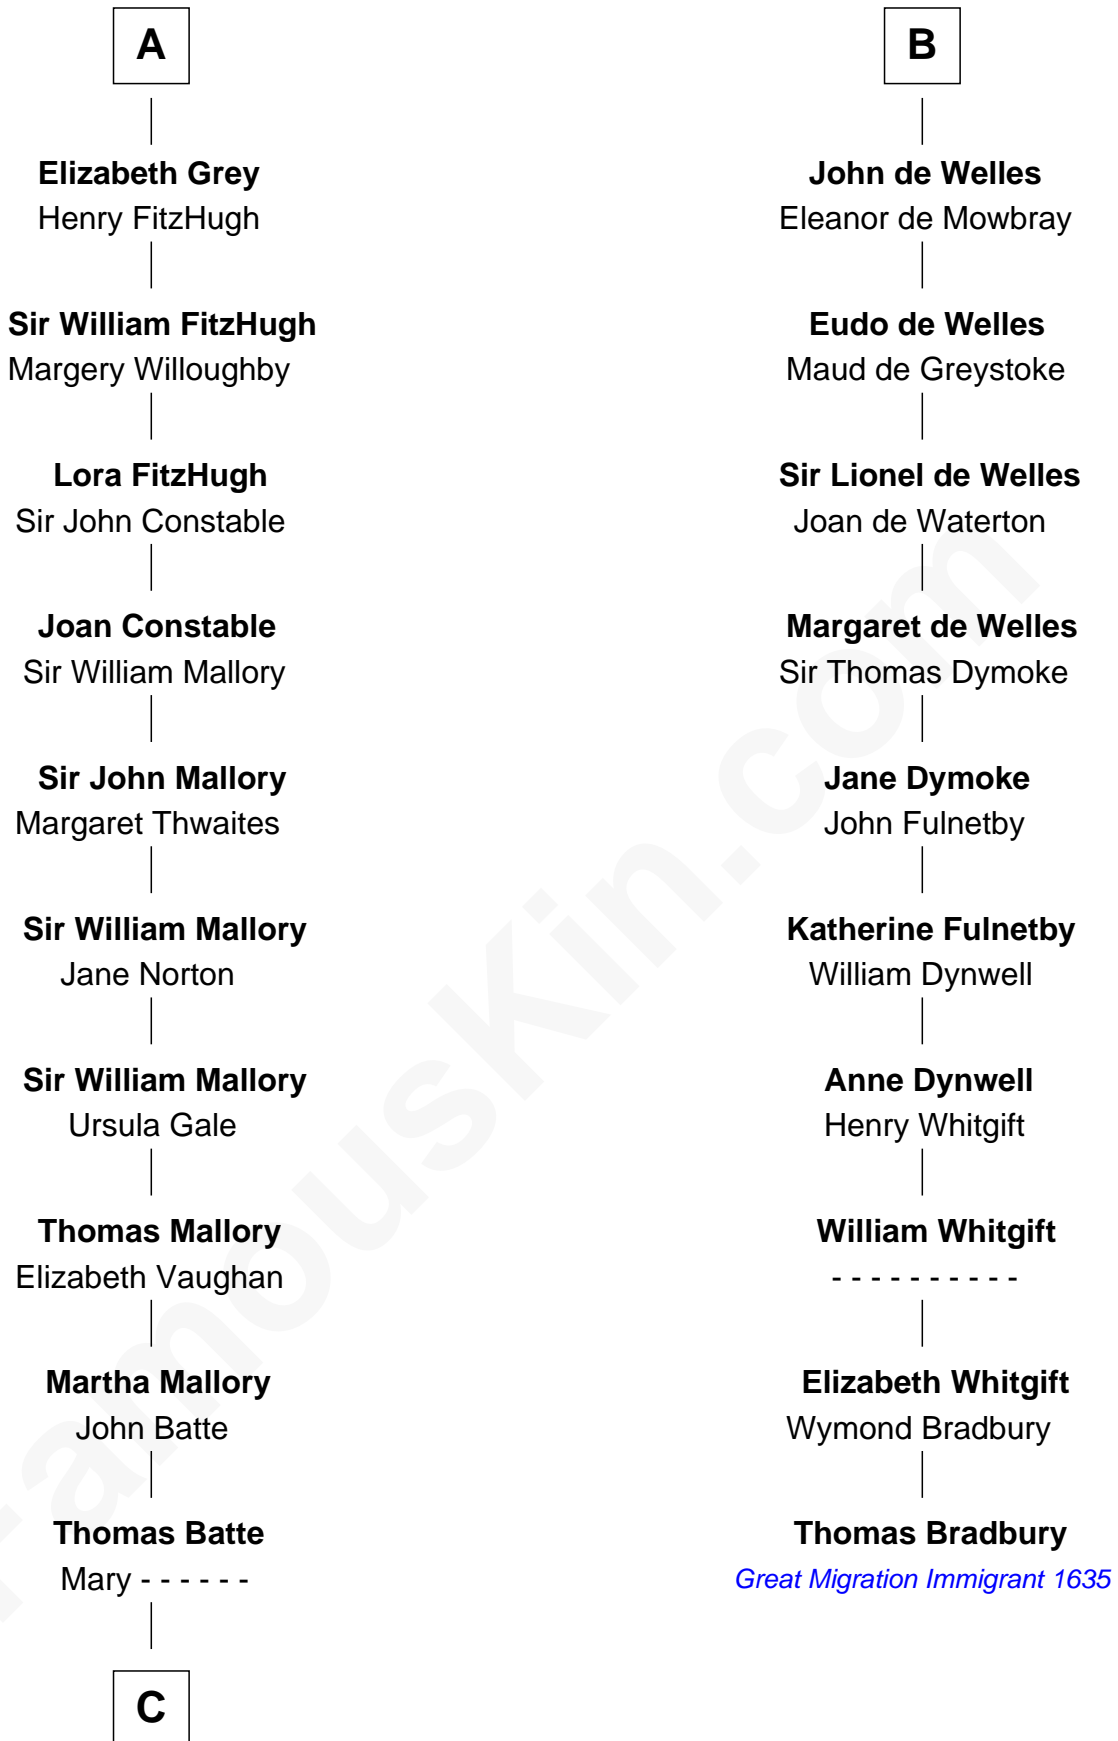

FamousKin.com Relationship Chart of

James C. Jones

10th Governor of Tennessee

16th cousin 5 times removed of

Thomas Bradbury

(c1610/11 - 1694/5) Great Migration Immigrant 1635

C

Mary Batte

10th Governor of Tennessee

FamousKin.com