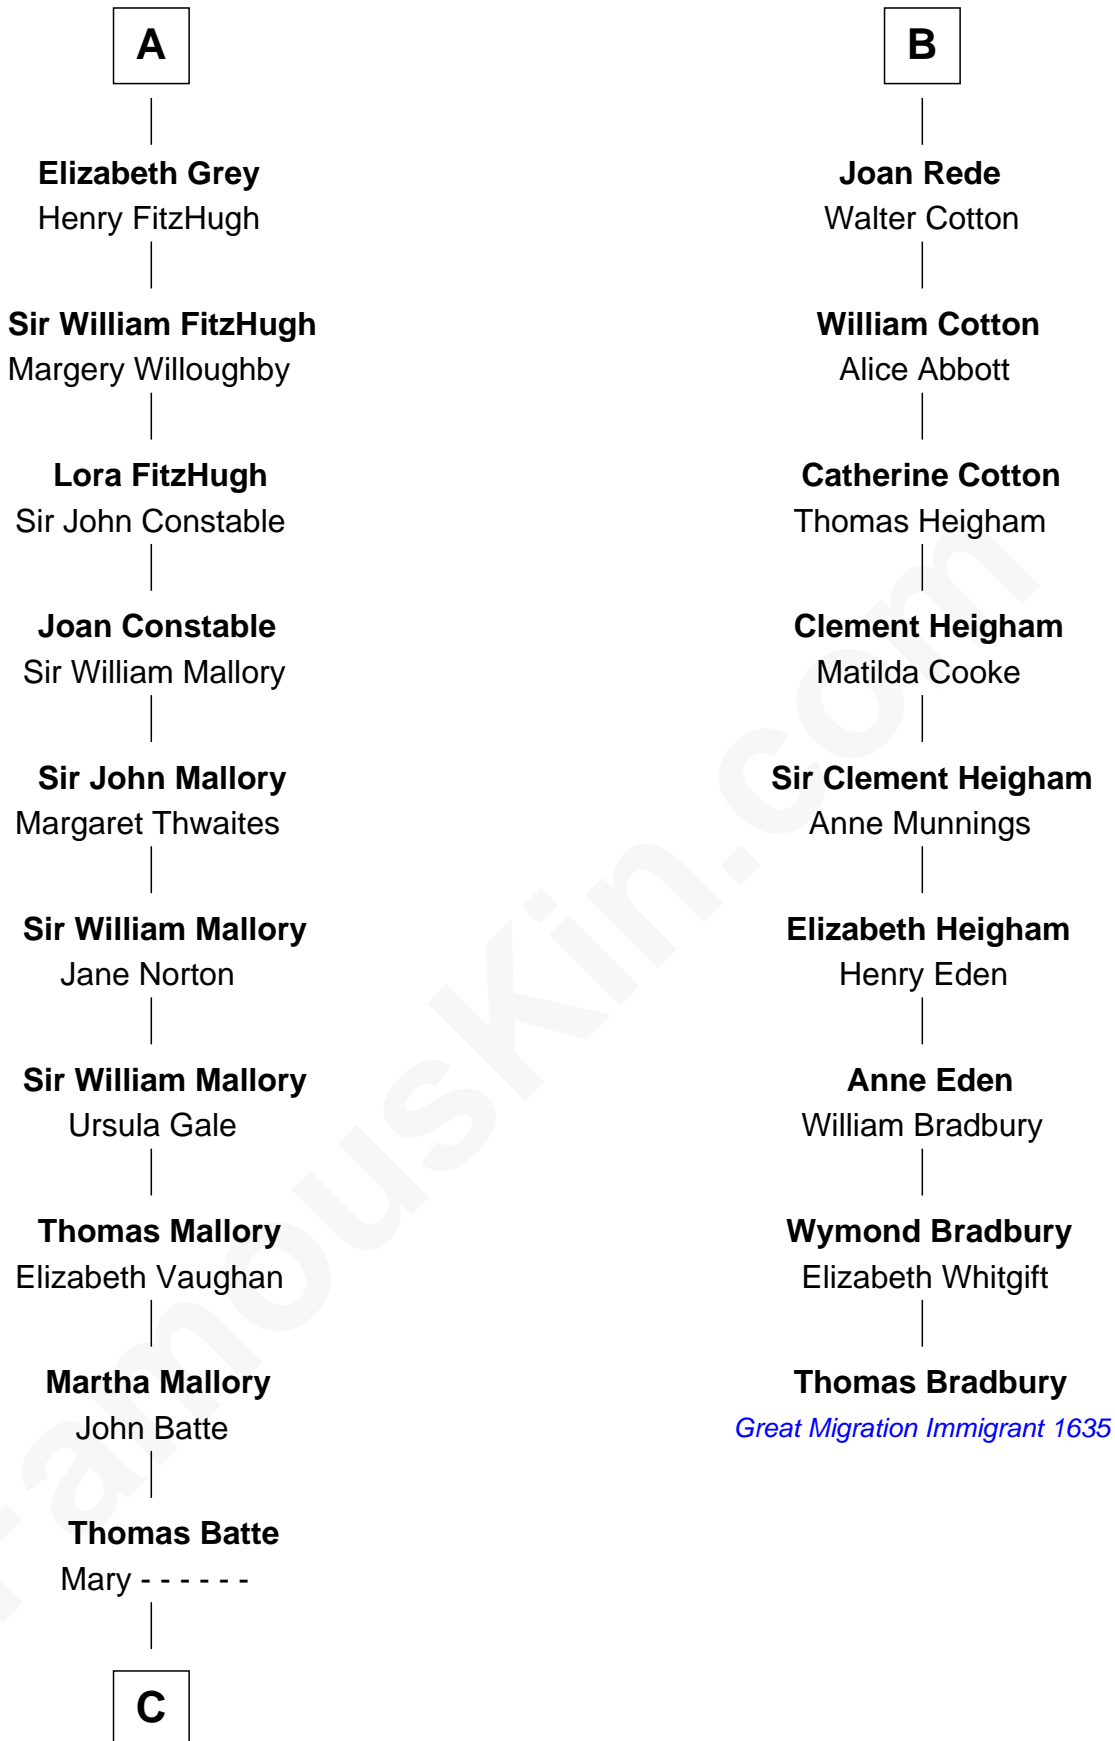

FamousKin.com Relationship Chart of

James C. Jones

10th Governor of Tennessee

15th cousin 6 times removed of

Thomas Bradbury

(c1610/11 - 1694/5) Great Migration Immigrant 1635

C

—
Mary Batte

10th Governor of Tennessee

FamousKin.com