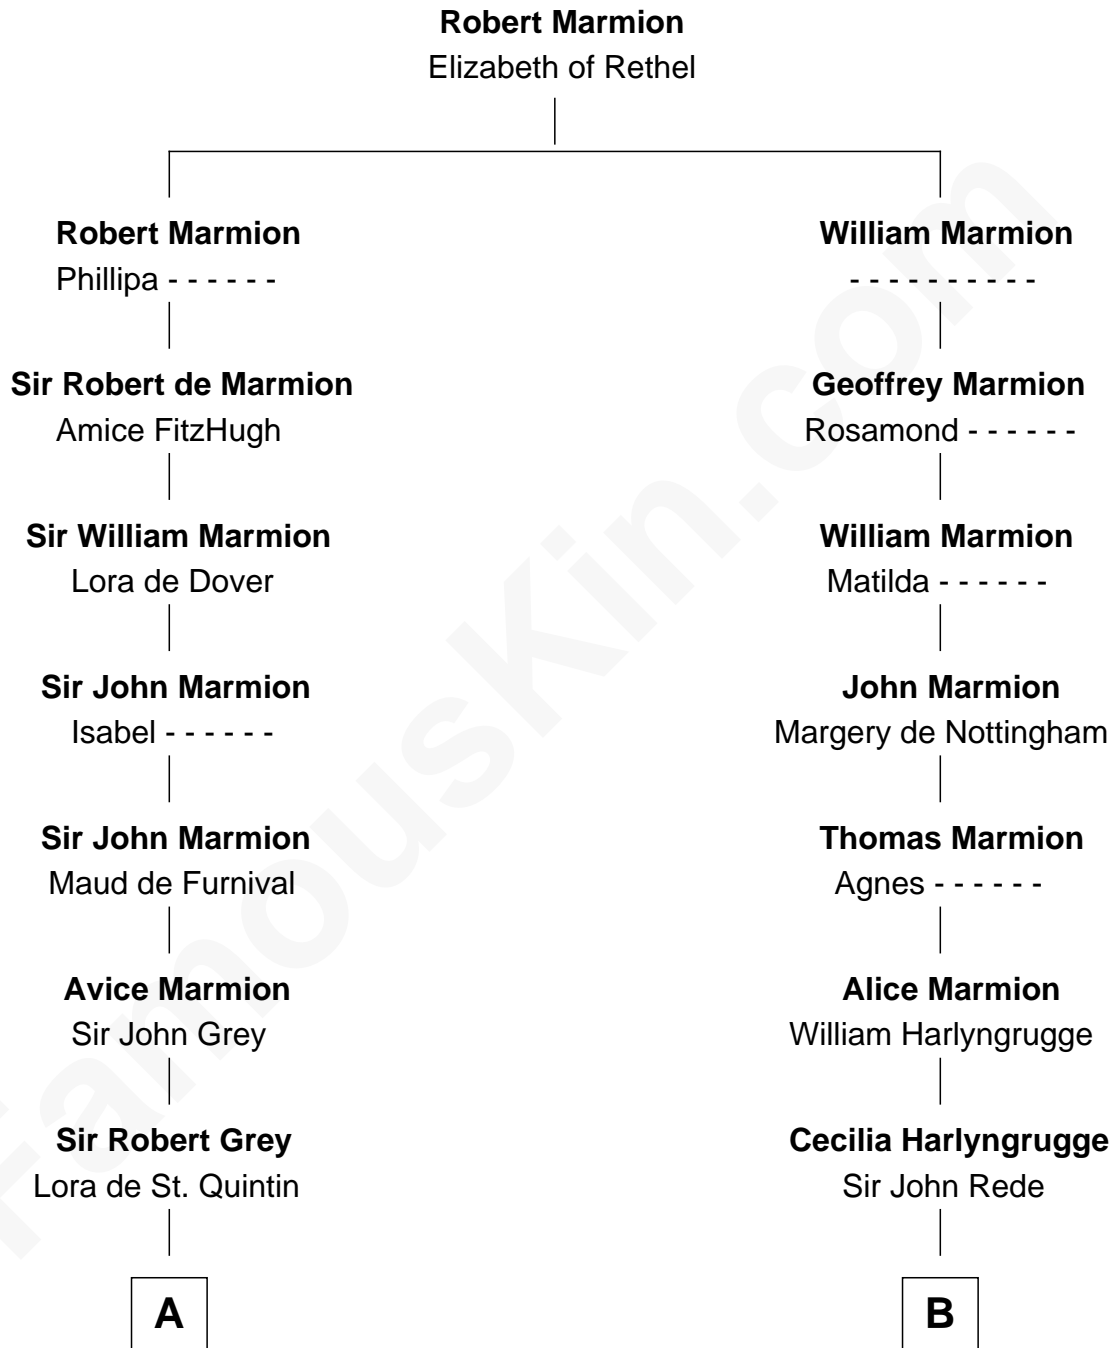

FamousKin.com Relationship Chart of

James C. Jones

10th Governor of Tennessee

15th cousin 6 times removed of

Thomas Bradbury

(c1610/11 - 1694/5) Great Migration Immigrant 1635

C

—
Mary Batte

10th Governor of Tennessee

FamousKin.com