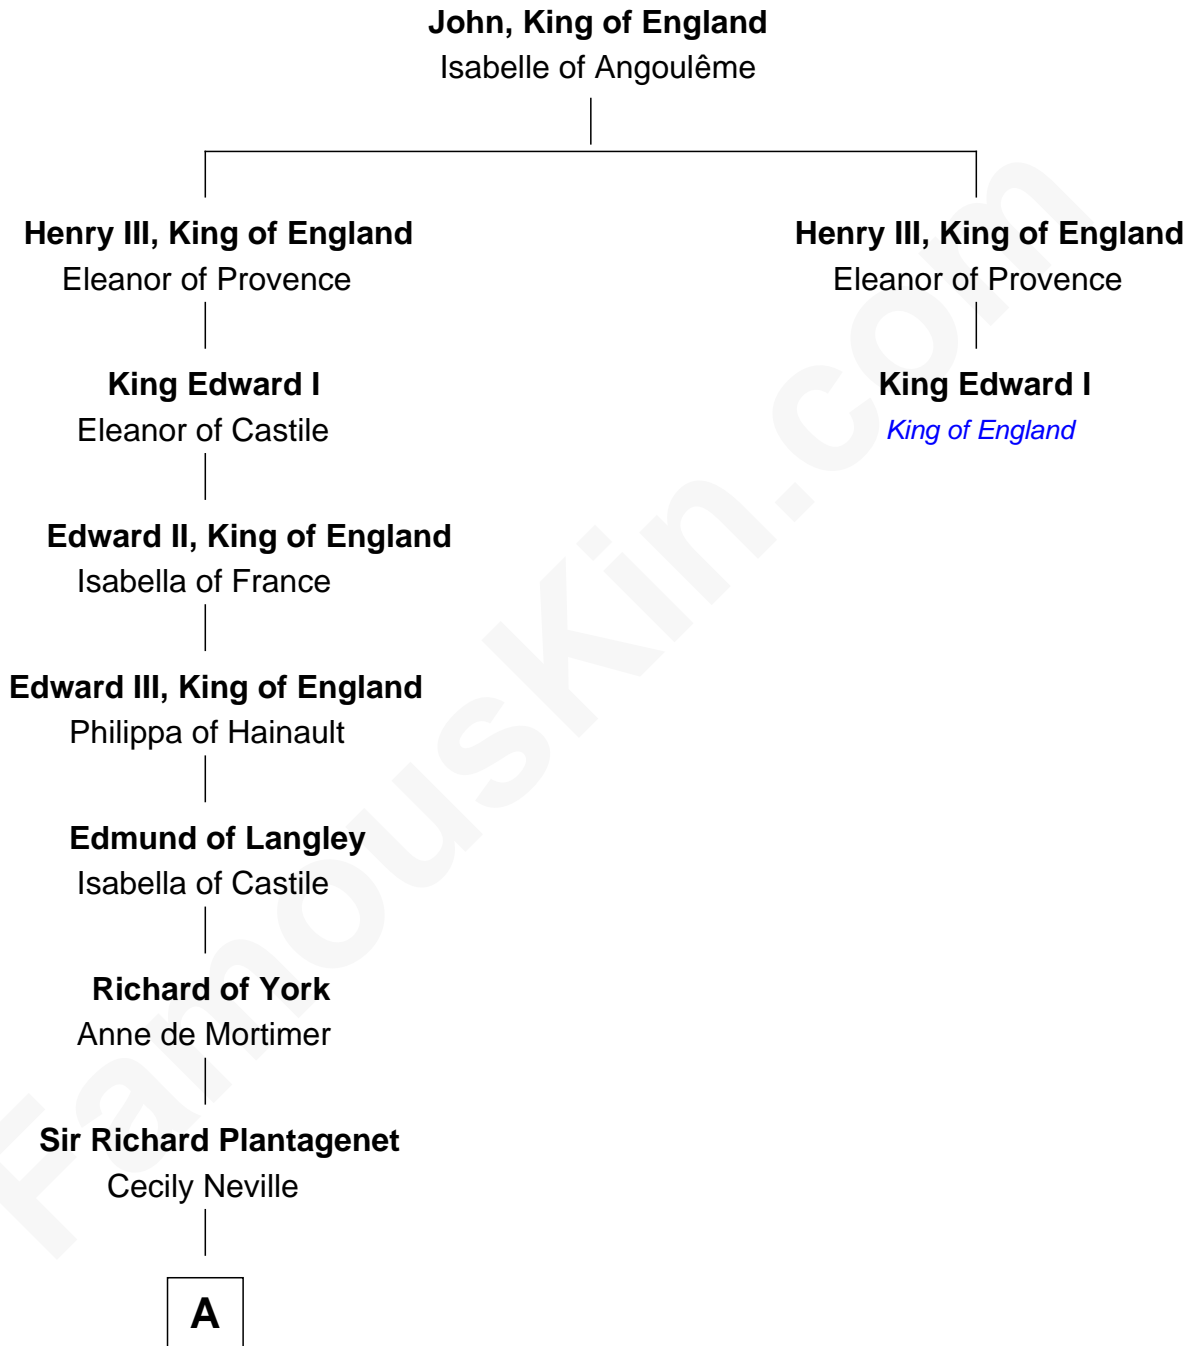

FamousKin.com Relationship Chart of

James C. Jones

10th Governor of Tennessee

1st cousin 17 times removed of

King Edward I

King of England

A

Anne of York
Sir Thomas St. Leger