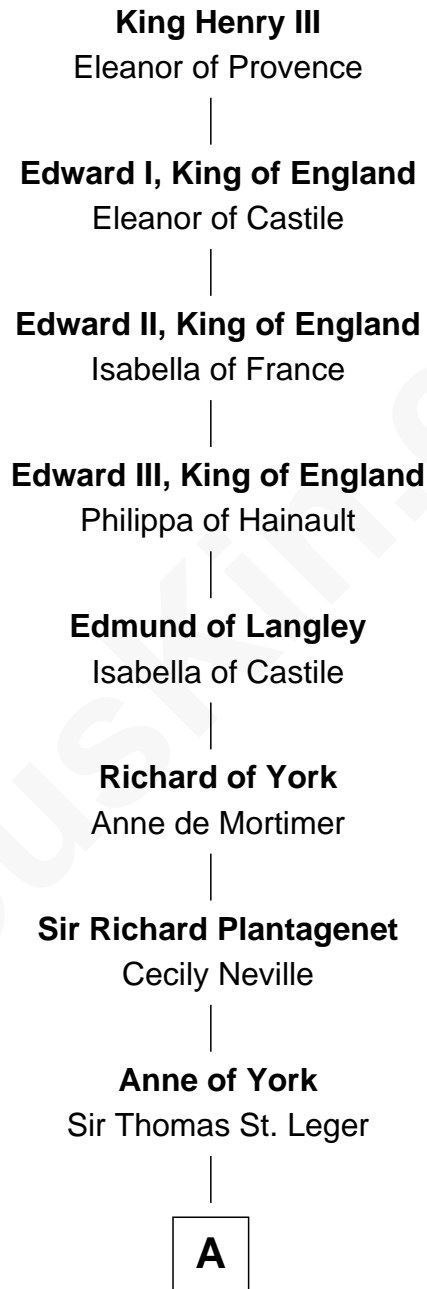

FamousKin.com Relationship Chart of

James C. Jones

10th Governor of Tennessee

16th Great-grandson of

King Henry III

King of England

A

—
Anne St. Leger

Sir George Manners

—
Margaret Manners

Sir Henry Strangways

—
Sir Giles Strangways

Joan Wadham

—
John Strangways

Dorothy Thynne

—
Grace Strangways

Susanna - - - - -

—
Peter Jones

Catherine Chappell

—
James C. Jones

10th Governor of Tennessee