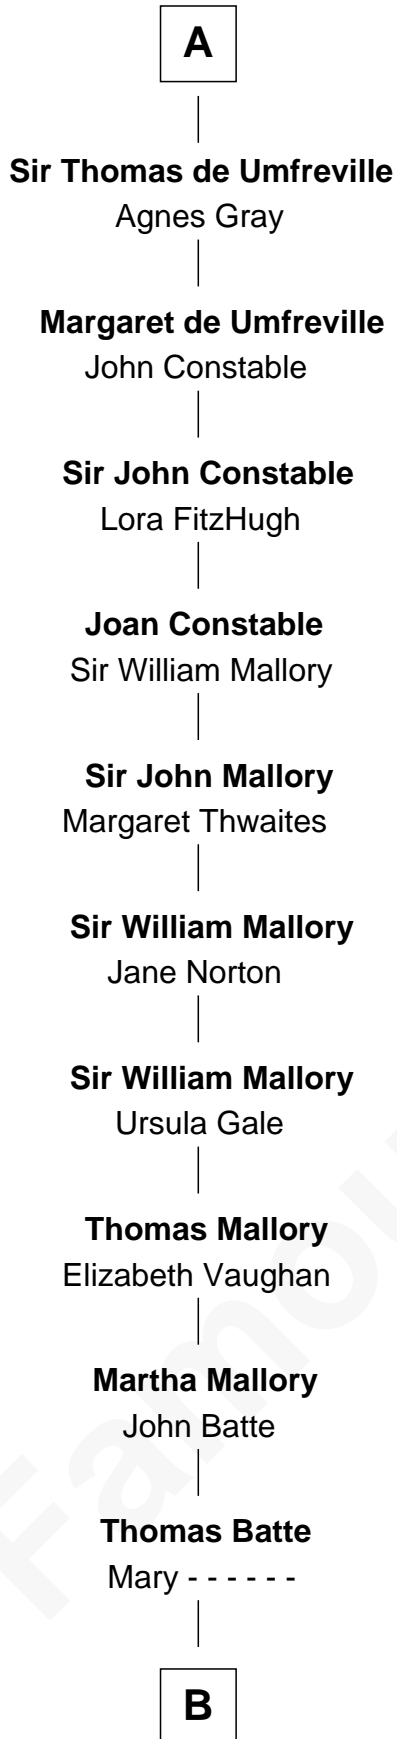

FamousKin.com Relationship Chart of

James C. Jones

10th Governor of Tennessee

1st cousin 20 times removed of

William d'Aubeny

Magna Carta Surety

B

Mary Batte
Peter Jones

Peter Jones
Dorothy Chamberlayne

Thomas Jones
Susanna - - - - -

Peter Jones
Catherine Chappell

James C. Jones
10th Governor of Tennessee

FamousKin.com