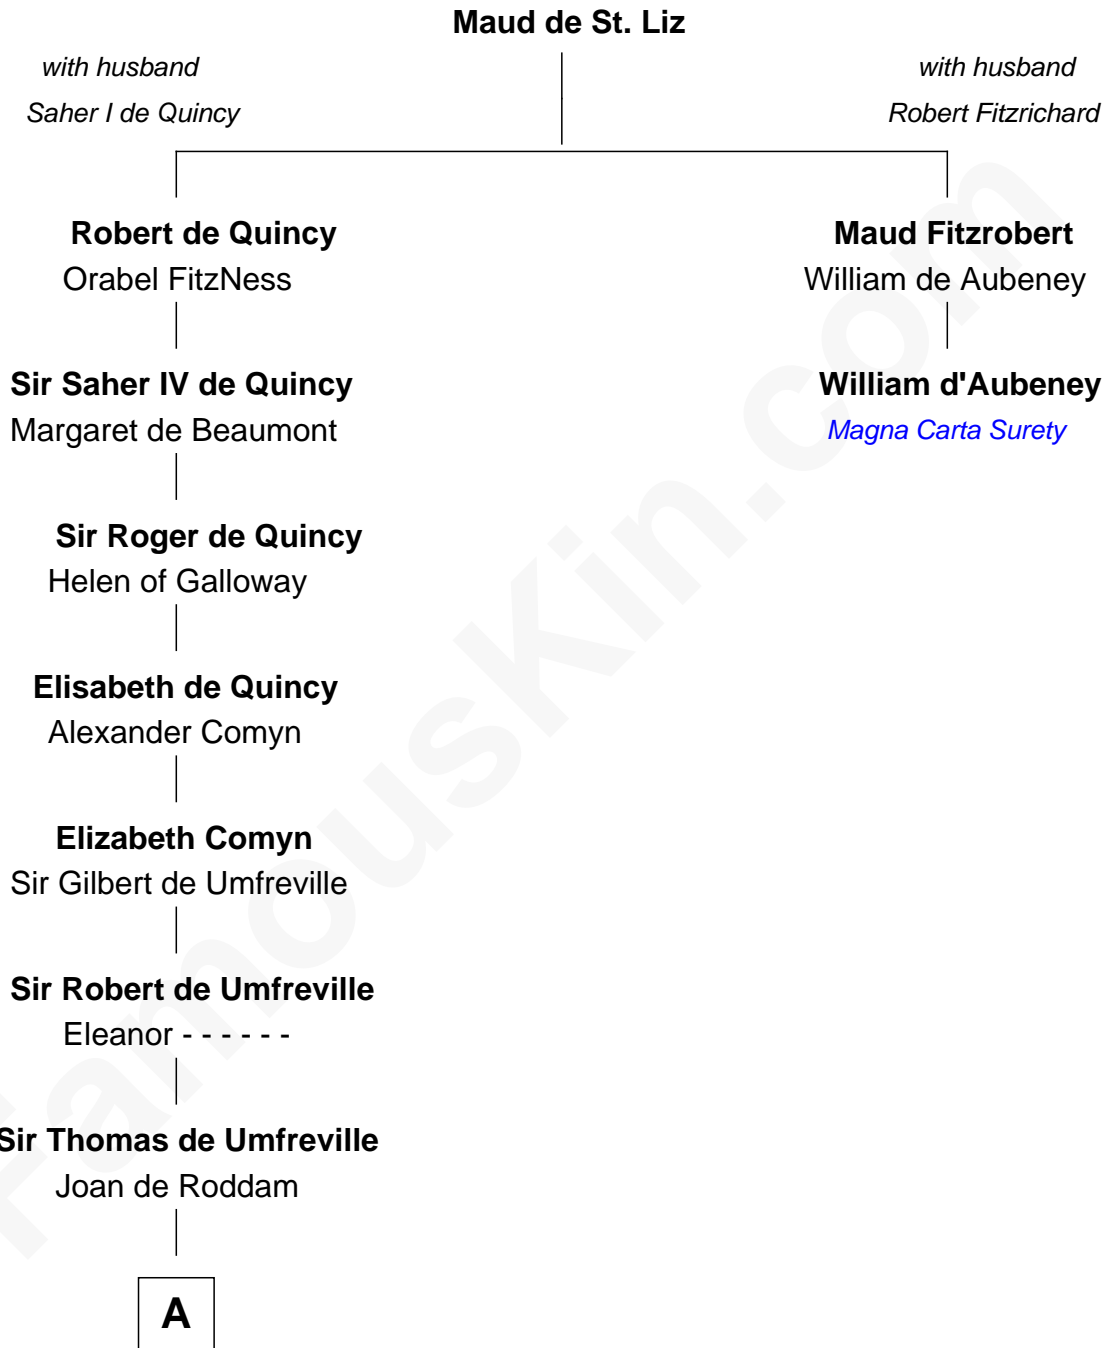

FamousKin.com Relationship Chart of

James C. Jones

10th Governor of Tennessee

1st cousin 20 times removed of

William d'Aubeny

Magna Carta Surety

B

Mary Batte
Peter Jones

Peter Jones
Dorothy Chamberlayne

Thomas Jones
Susanna - - - - -

Peter Jones
Catherine Chappell

James C. Jones
10th Governor of Tennessee

FamousKin.com