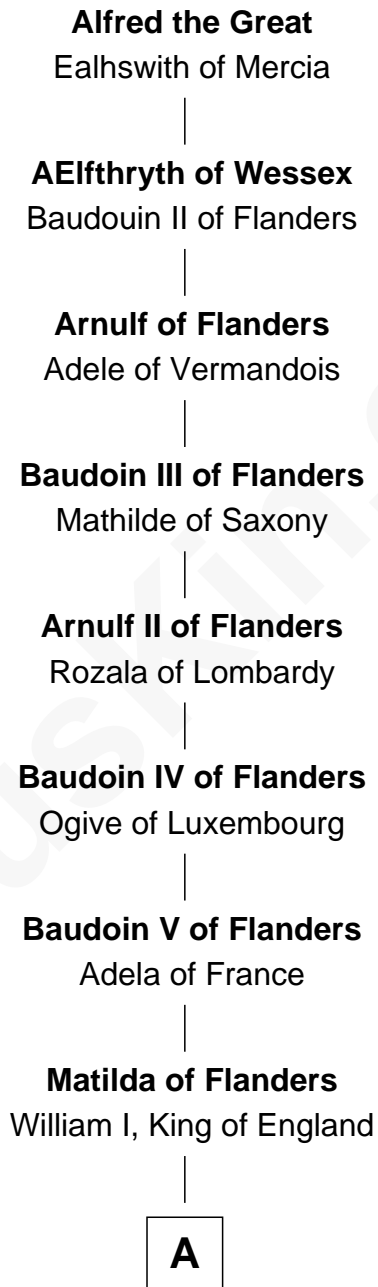

FamousKin.com Relationship Chart of

James C. Jones

10th Governor of Tennessee

28th Great-grandson of

Alfred the Great

King of the Anglo-Saxons

A

Henry I, King of England

Maud of Scotland

Maud of England

Geoffrey Plantagenet

Henry II, King of England

Eleanor of Aquitaine

John, King of England

Isabelle of Angoulême

Henry III, King of England

Eleanor of Provence

Edward I, King of England

Eleanor of Castile

Edward II, King of England

Isabella of France

Edward III, King of England

Philippa of Hainault

Edmund of Langley