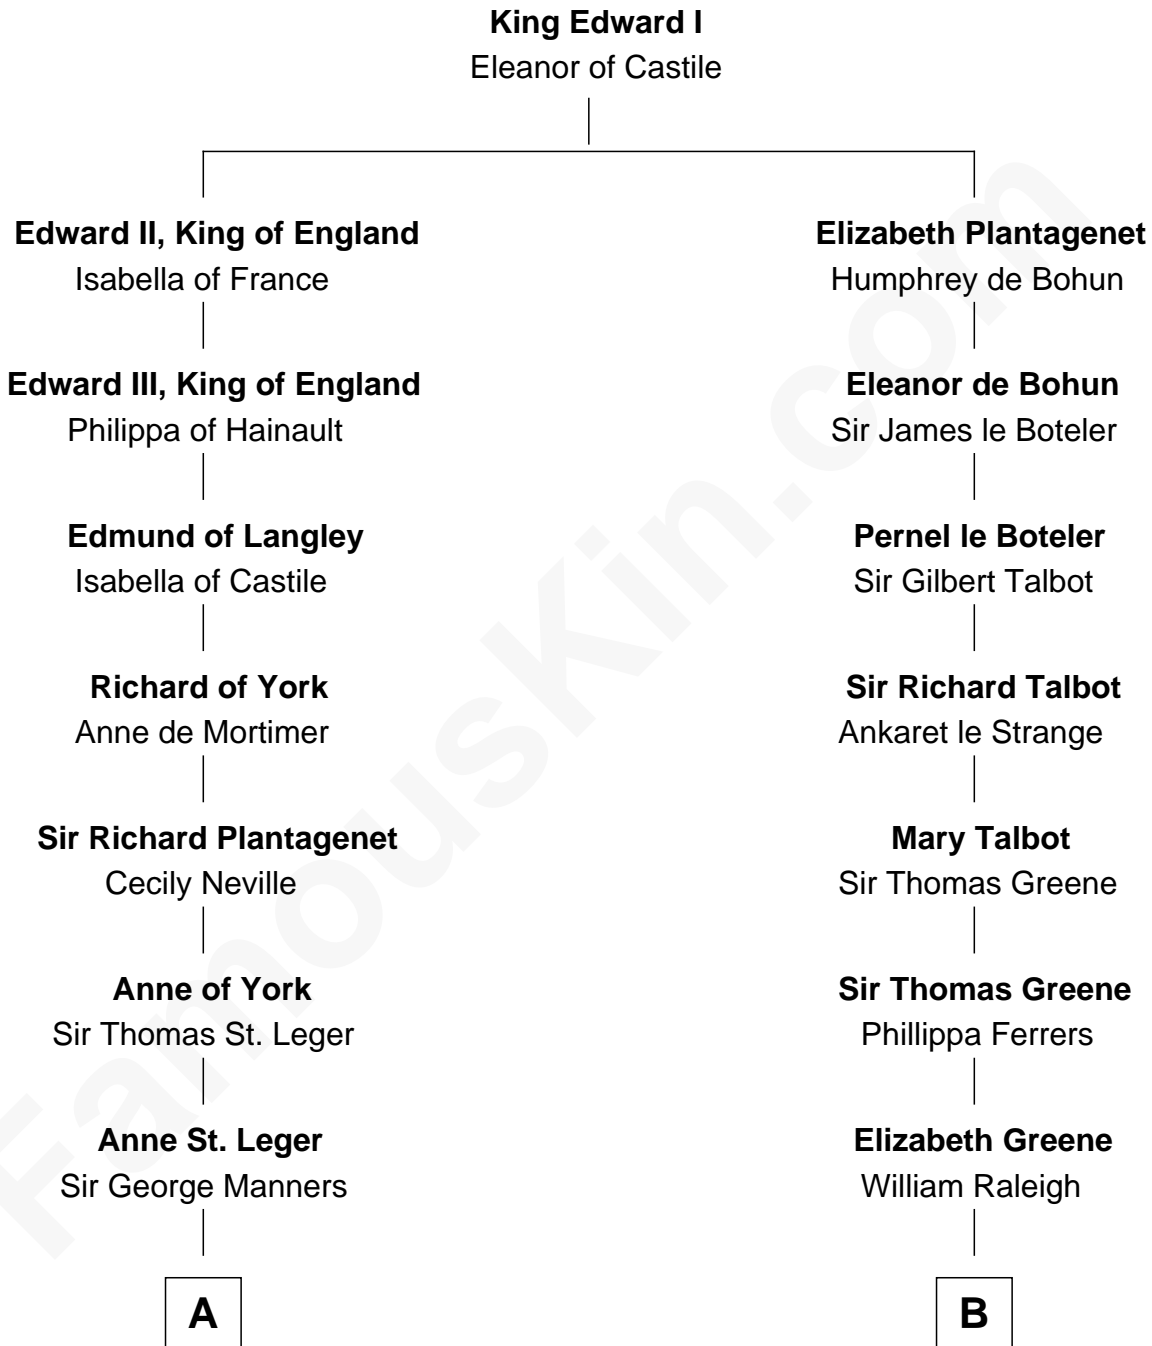

## Relationship Chart of

**James C. Jones**

*10th Governor of Tennessee*

13th cousin 3 times removed of

**John Dryden**

*England's First Poet Laureate*

**A**

**Margaret Manners**  
Sir Henry Strangways

**Sir Giles Strangways**  
Joan Wadham

**John Strangways**  
Dorothy Thynne

**Grace Strangways**  
Edmund Chamberlayne

**Edmund Chamberlayne**  
Eleanor Colles

**Thomas Chamberlayne**  
Elizabeth Stratton

**Dorothy Chamberlayne**  
Peter Jones

**Thomas Jones**  
Susanna - - - - -

**Peter Jones**  
Catherine Chappell

**James C. Jones**  
*10th Governor of Tennessee*

**B**

**Sir Edward Raleigh**  
Margaret Verney