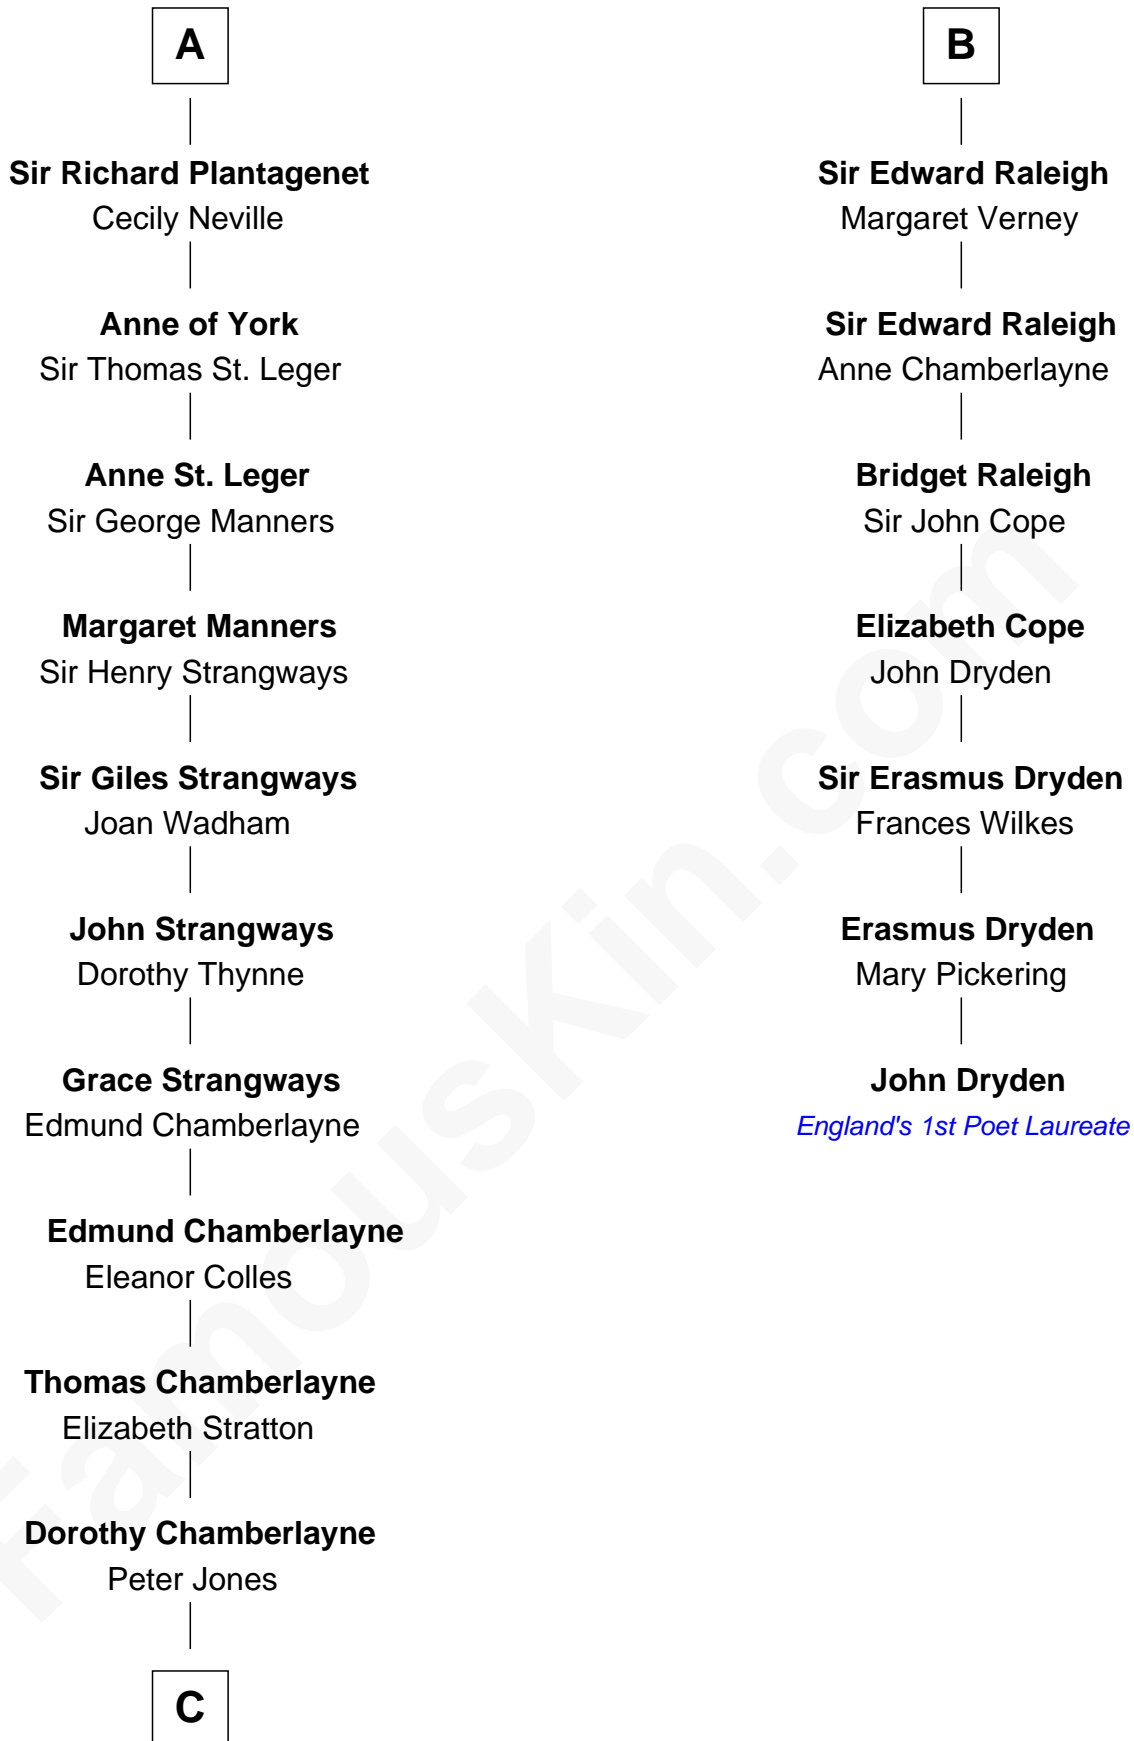

FamousKin.com Relationship Chart of

James C. Jones

10th Governor of Tennessee

13th cousin 6 times removed of

John Dryden

England's First Poet Laureate

C

Thomas Jones
Susanna - - - - -

Peter Jones
Catherine Chappell

James C. Jones
10th Governor of Tennessee

FamousKin.com