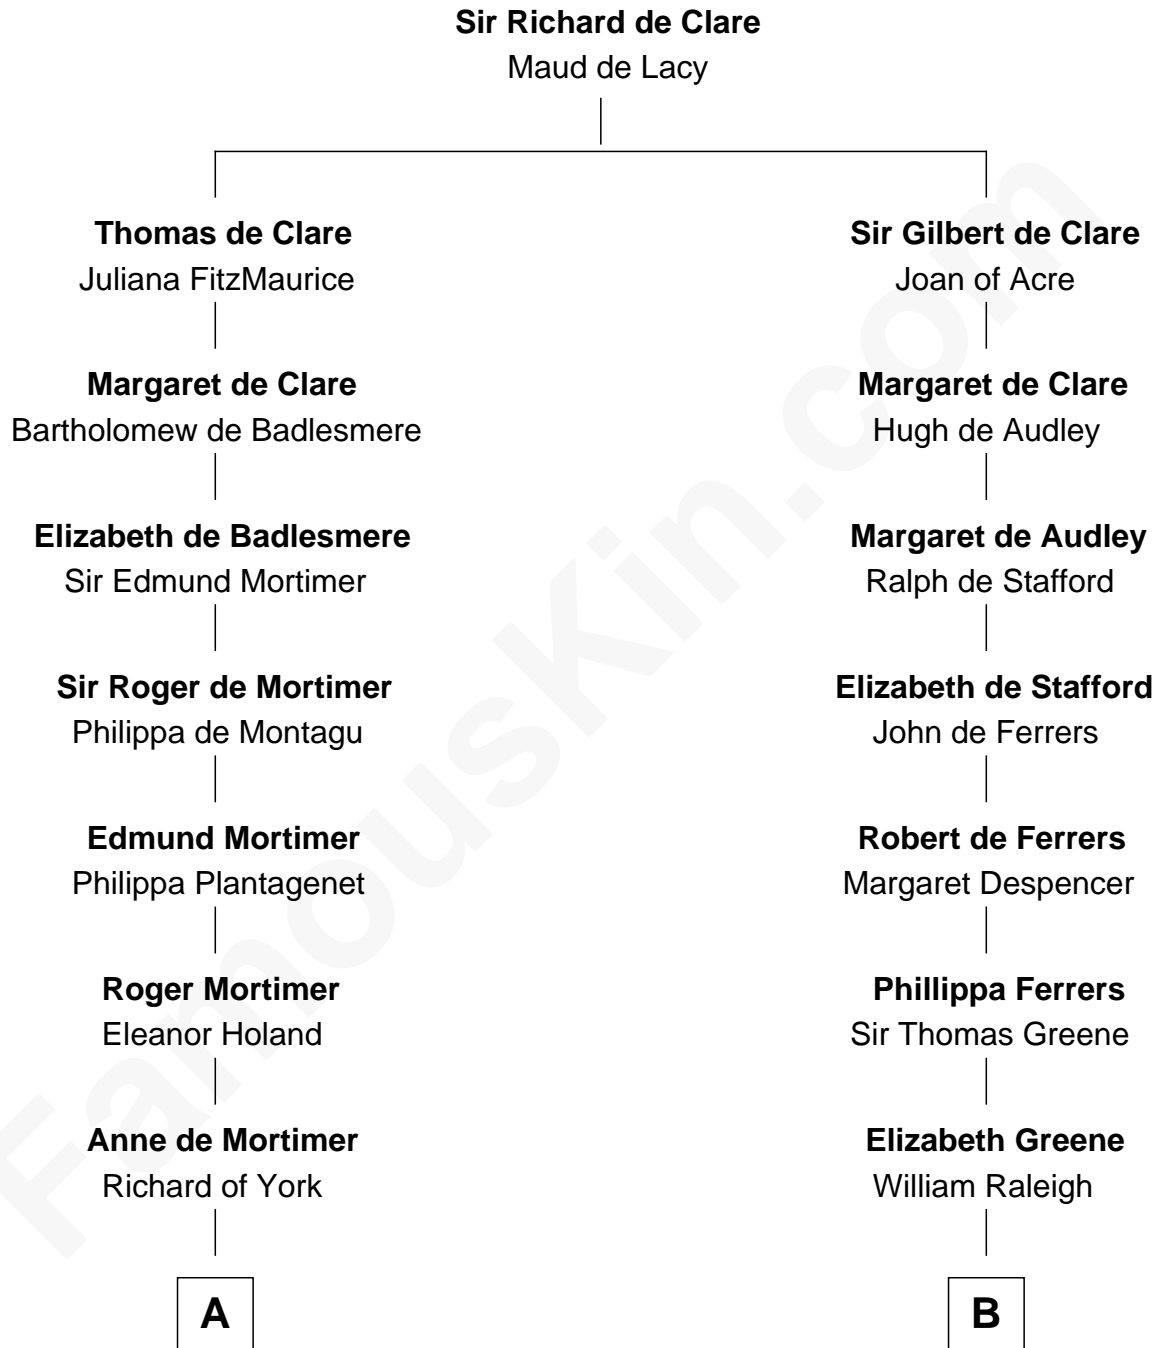

FamousKin.com Relationship Chart of

James C. Jones

10th Governor of Tennessee

13th cousin 6 times removed of

John Dryden

England's First Poet Laureate

C

Thomas Jones
Susanna - - - - -

Peter Jones
Catherine Chappell

James C. Jones
10th Governor of Tennessee

FamousKin.com