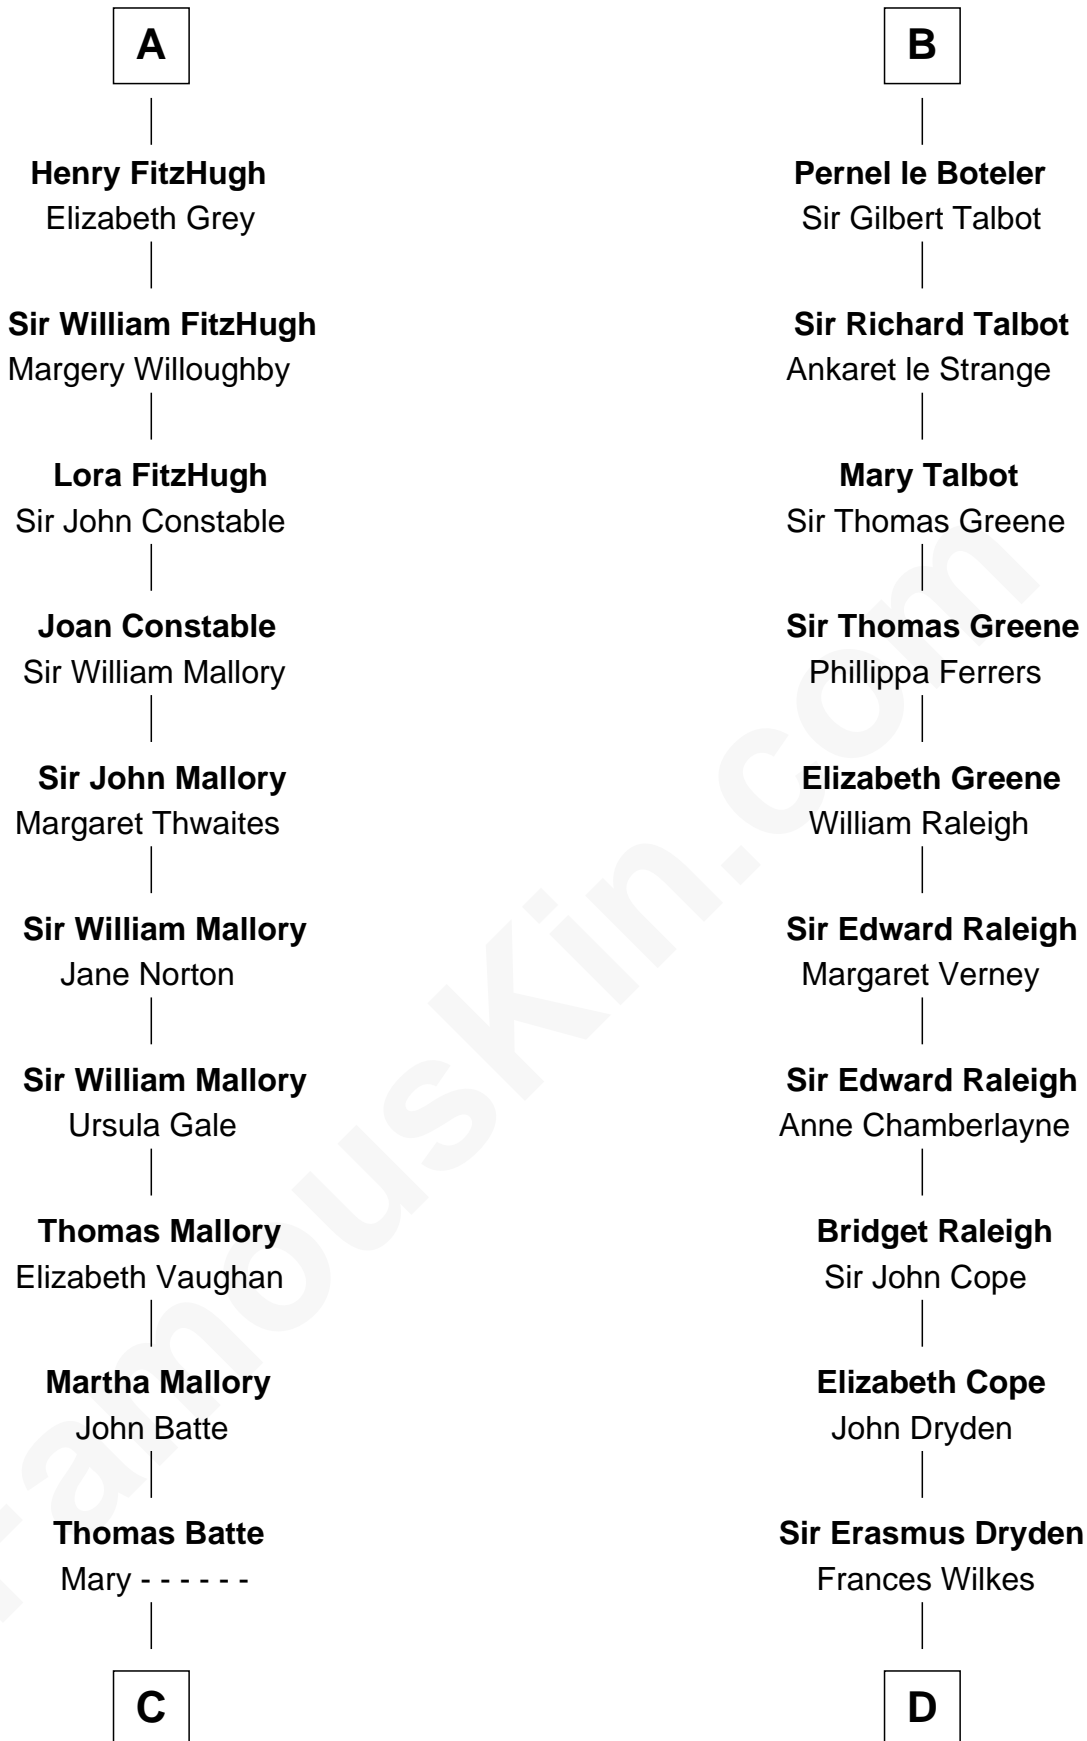

# FamousKin.com Relationship Chart of

**James C. Jones**

*10th Governor of Tennessee*

18th cousin 3 times removed of

**John Dryden**

*England's First Poet Laureate*

**Henry of Huntingdon**

Ada de Warenne

**Ivetta de Ros**

Sir Geoffrey le Scrope

**Henry Scrope**

Joan -----

**Joan Scrope**

Henry Fitzhugh

**A**

**Margaret of Scotland**

Humphrey IV de Bohun

**Henry de Bohun**

Maud de Mandeville

**Sir Humphrey de Bohun**

Maud of Eu

**Sir Humphrey de Bohun**

Eleanor de Braiose

**Humphrey de Bohun**

Maud de Fiennes

**Humphrey de Bohun**

Elizabeth Plantagenet

**Eleanor de Bohun**

Sir James le Boteler

**B**

**C**

**Mary Batte**  
Peter Jones