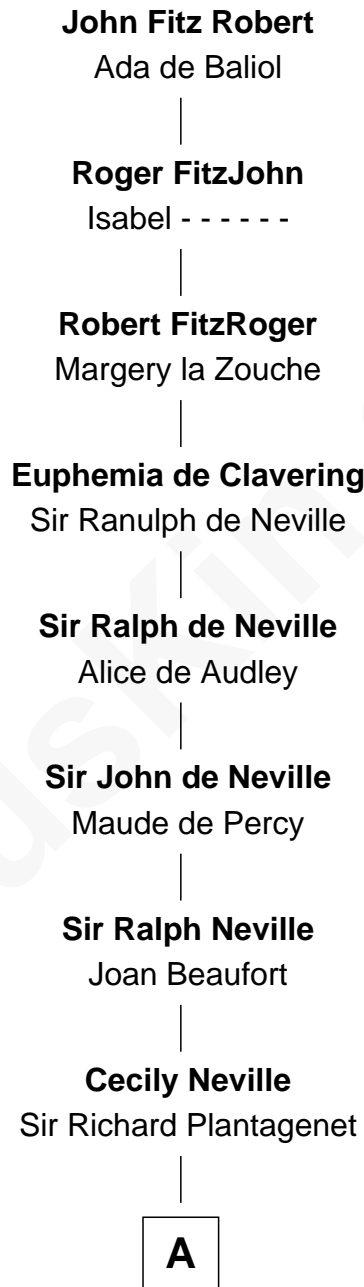

# FamousKin.com Relationship Chart of

**James C. Jones**

*10th Governor of Tennessee*

**17th Great-grandson of**

**John Fitz Robert**

*Magna Carta Surety*

**A**

**Anne of York**

Sir Thomas St. Leger

**Anne St. Leger**

Sir George Manners

**Margaret Manners**

Sir Henry Strangways

**Sir Giles Strangways**

Joan Wadham

**John Strangways**

Dorothy Thynne

**Grace Strangways**

Edmund Chamberlayne

**Edmund Chamberlayne**

Eleanor Colles

**Thomas Chamberlayne**

Elizabeth Stratton

**Dorothy Chamberlayne**

Peter Jones

**Thomas Jones**

Susanna - - - - -

**B**

**B**

**Peter Jones**

Catherine Chappell

**James C. Jones**