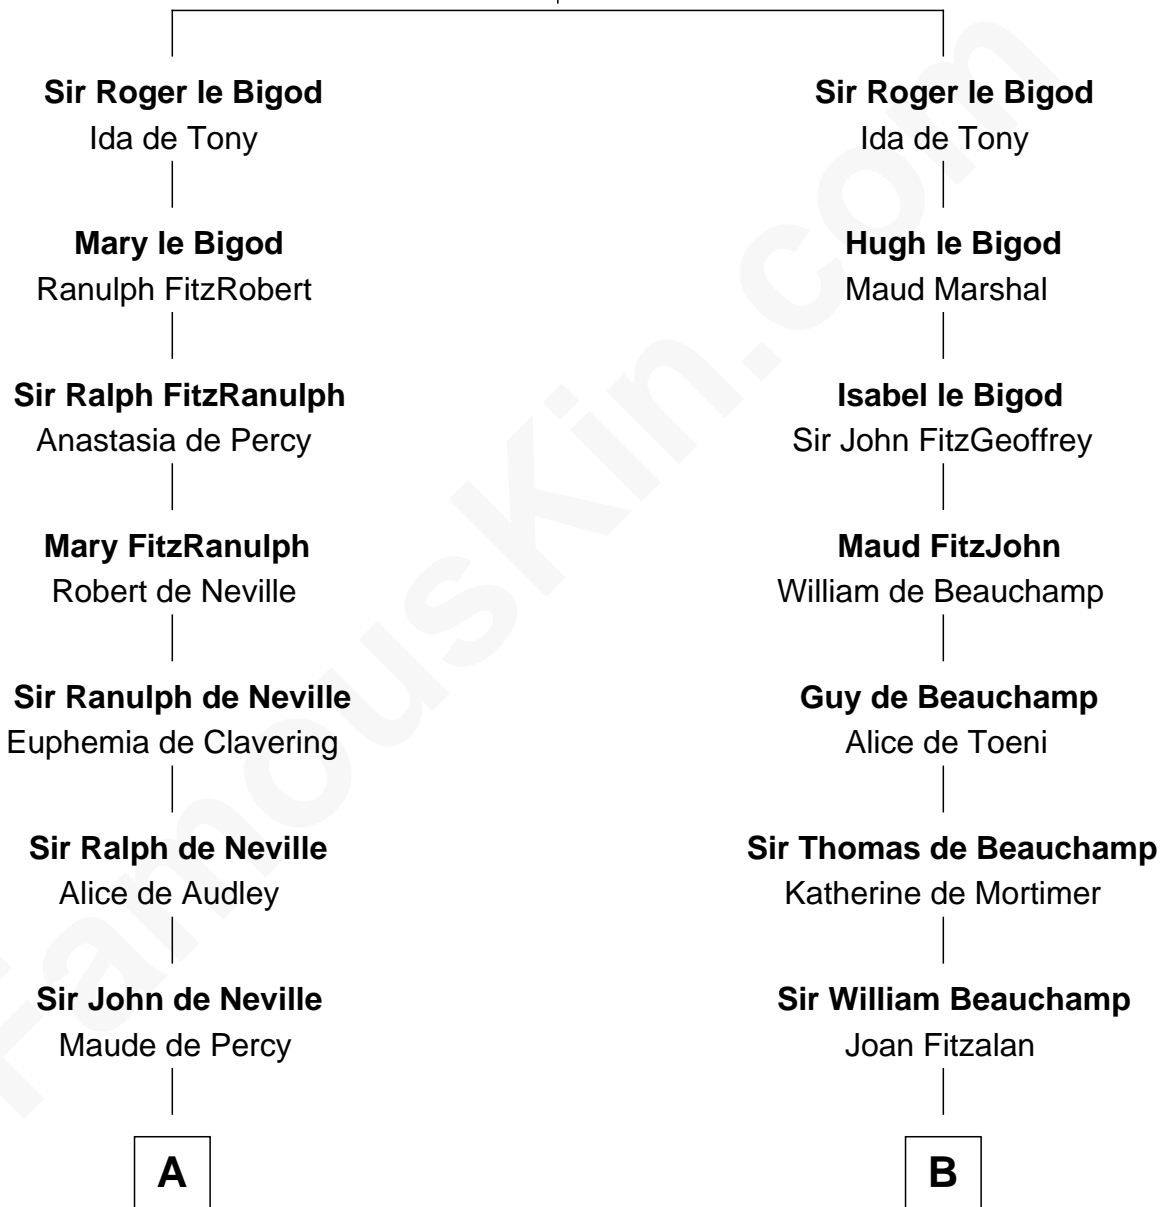

FamousKin.com Relationship Chart of

James C. Jones

10th Governor of Tennessee

11th cousin 9 times removed of

Anne Boleyn

2nd Wife of King Henry VIII

Roger Bigod
Juliana de Vere

FamousKin.com