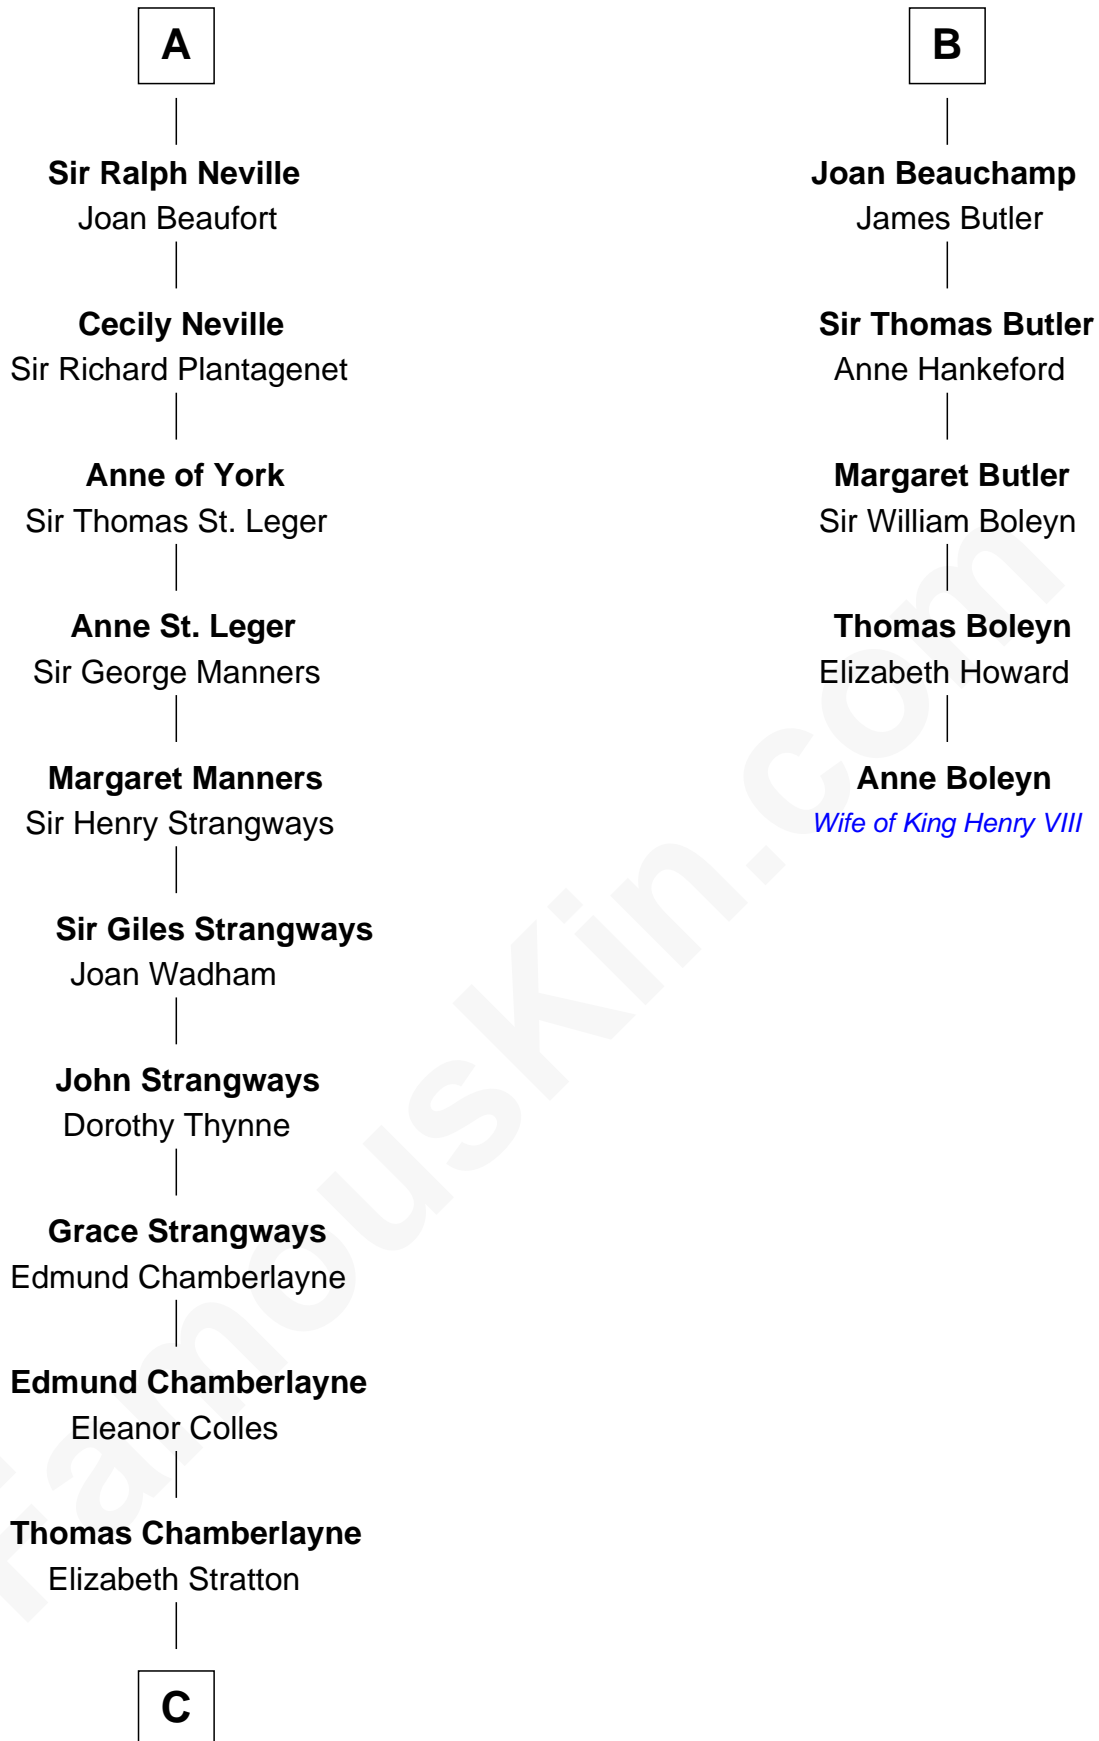

FamousKin.com Relationship Chart of

James C. Jones

10th Governor of Tennessee

11th cousin 9 times removed of

Anne Boleyn

2nd Wife of King Henry VIII

Roger Bigod
Juliana de Vere

FamousKin.com