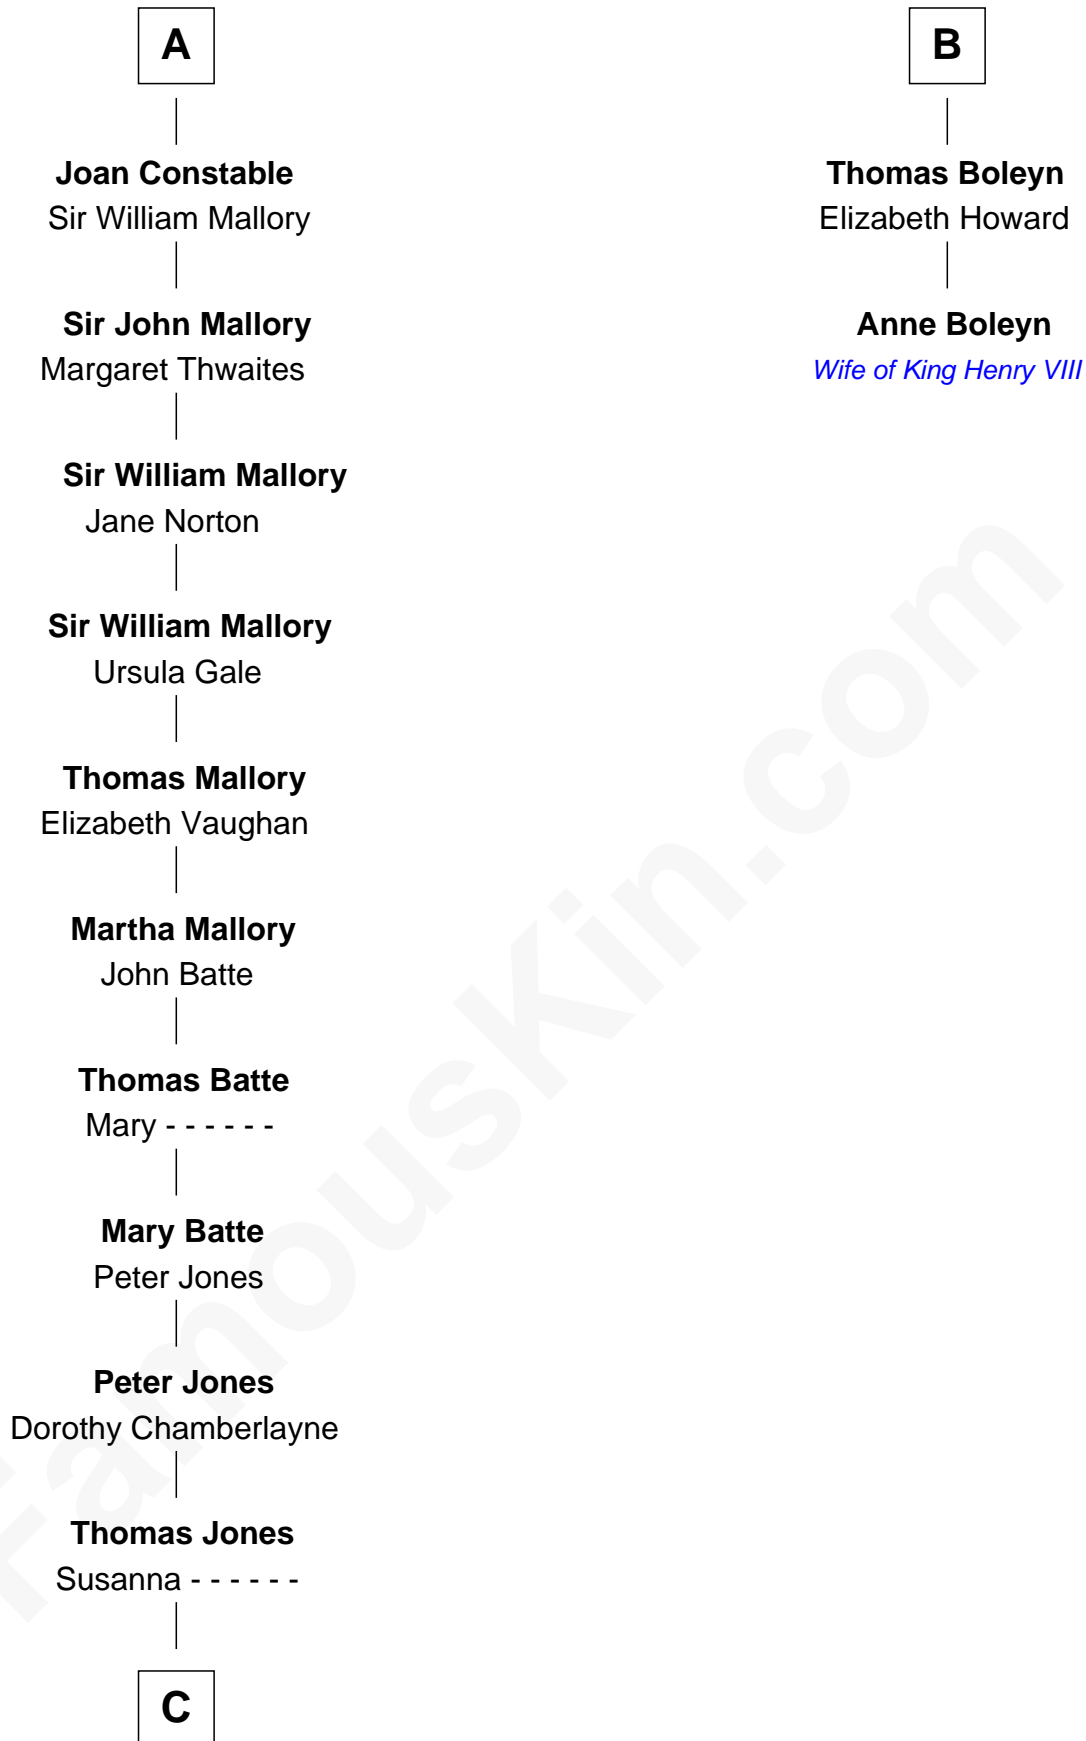

FamousKin.com Relationship Chart of

James C. Jones

10th Governor of Tennessee

8th cousin 10 times removed of

Anne Boleyn

2nd Wife of King Henry VIII

John IV le Strange

Joan de Somery

C

—
Peter Jones
Catherine Chappell

—
James C. Jones
10th Governor of Tennessee

FamousKin.com