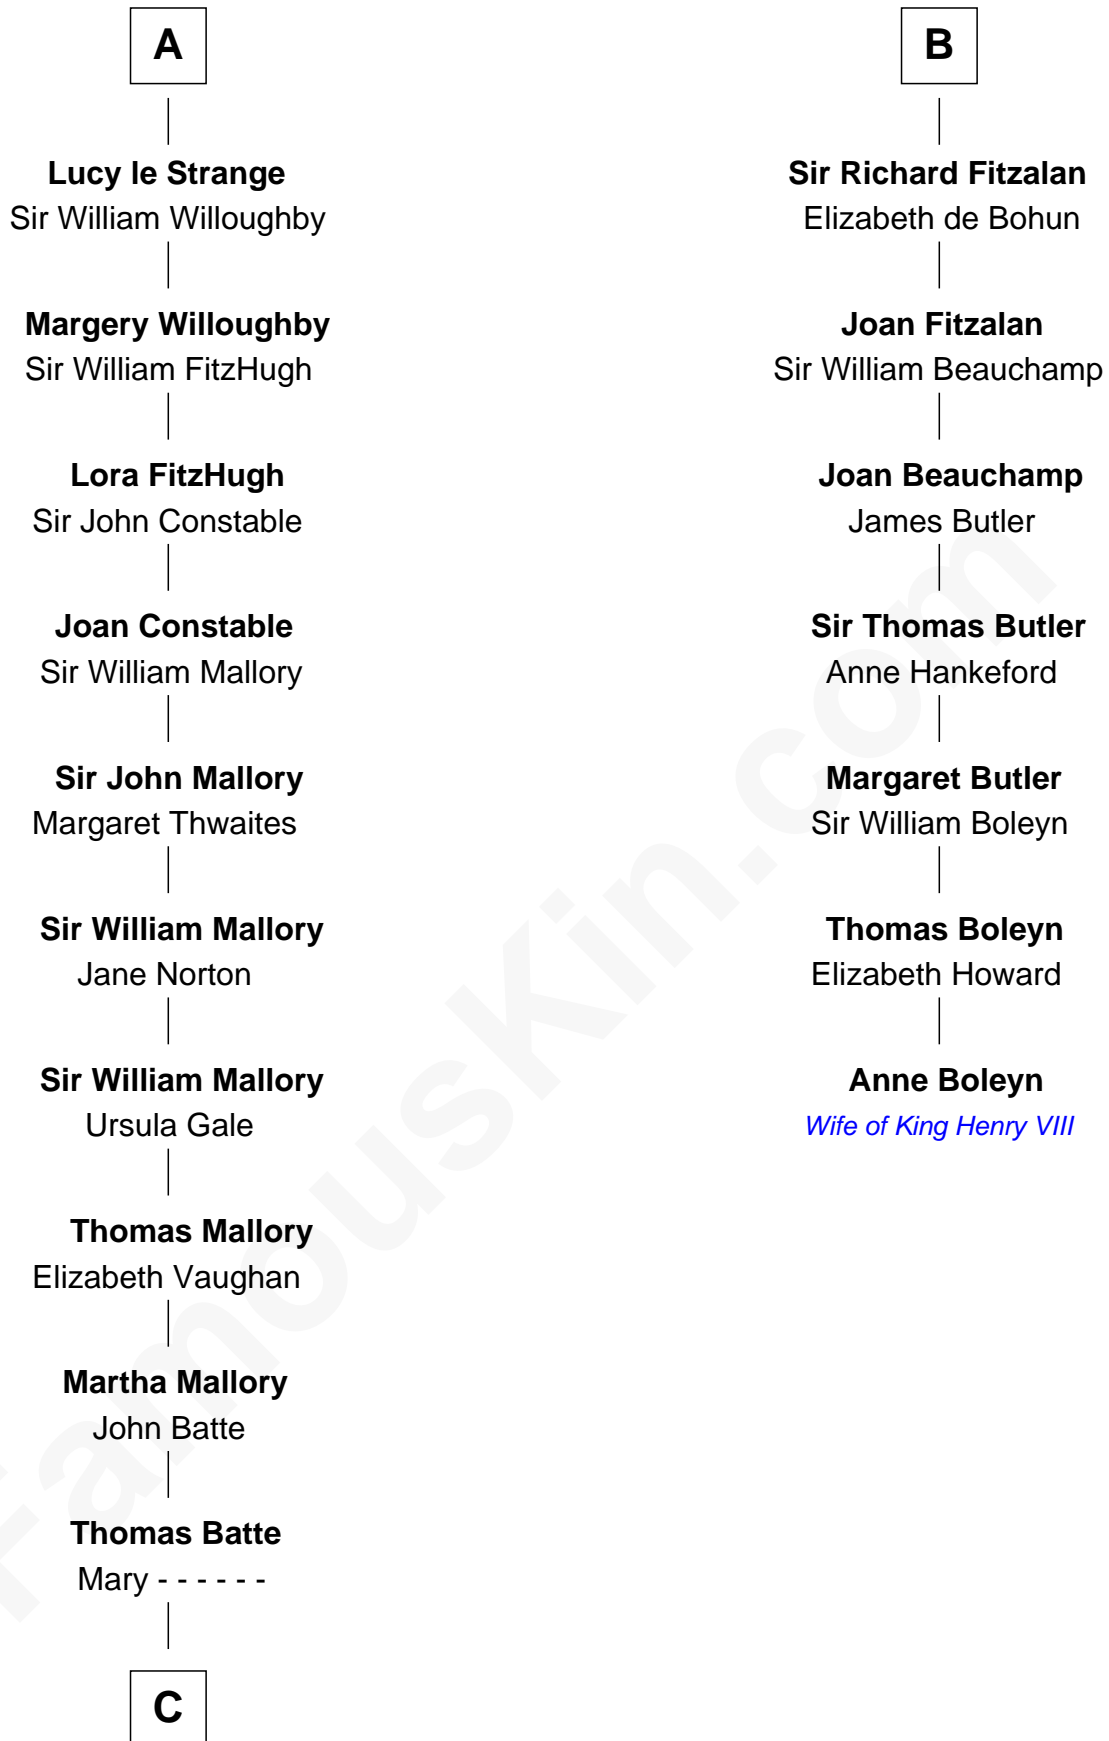

FamousKin.com Relationship Chart of

James C. Jones

10th Governor of Tennessee

13th cousin 8 times removed of

Anne Boleyn

2nd Wife of King Henry VIII

C

—
Mary Batte

10th Governor of Tennessee

FamousKin.com